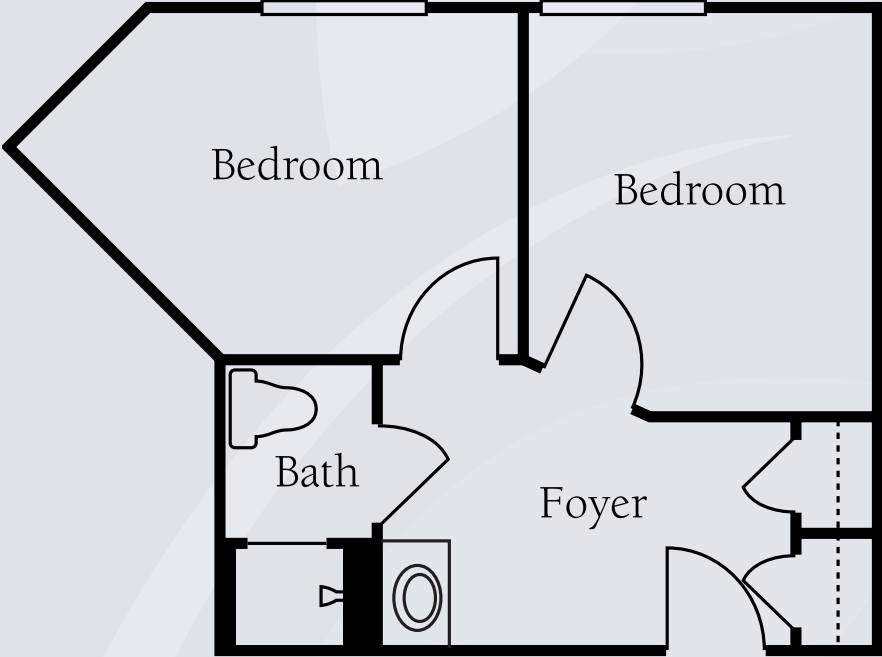

# Floor Plans

Studio Unit  
265 sq. ft.

Studio Unit  
295 sq. ft.

*Dimensions are approximate. Floor plans may vary.*

**Brookdale Reynolda Road**  
2980 Reynolda Road, Winston Salem, NC 27106 | (336) 722-1617

# Floor Plans

Studio Unit  
324 sq. ft.

Two Bedroom Unit  
415 sq. ft.

*Dimensions are approximate. Floor plans may vary.*

**Brookdale Reynolda Road**  
2980 Reynolda Road, Winston Salem, NC 27106 | (336) 722-1617