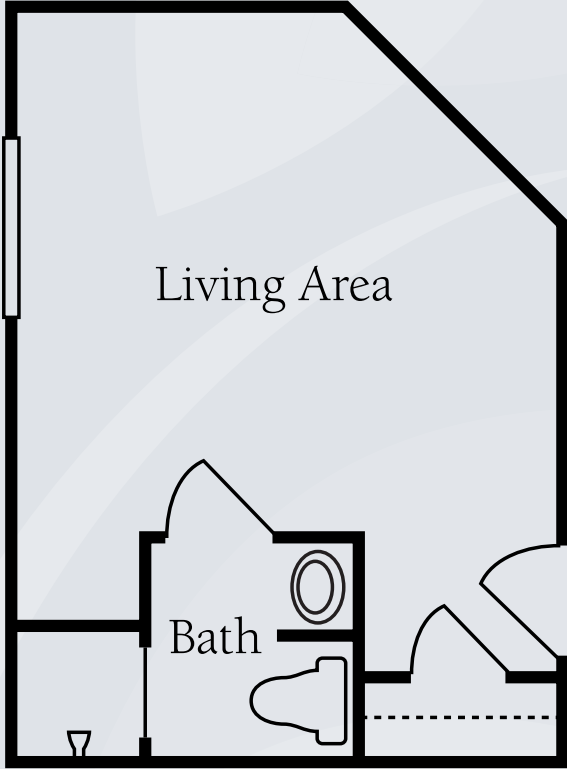

# Floor Plans

Studio Unit  
265 sq. ft.

Studio Unit  
295 sq. ft.

*Dimensions are approximate. Floor plans may vary.*

**Brookdale Reynolda Road**  
2980 Reynolda Road, Winston Salem, NC 27106 | (336) 722-1617