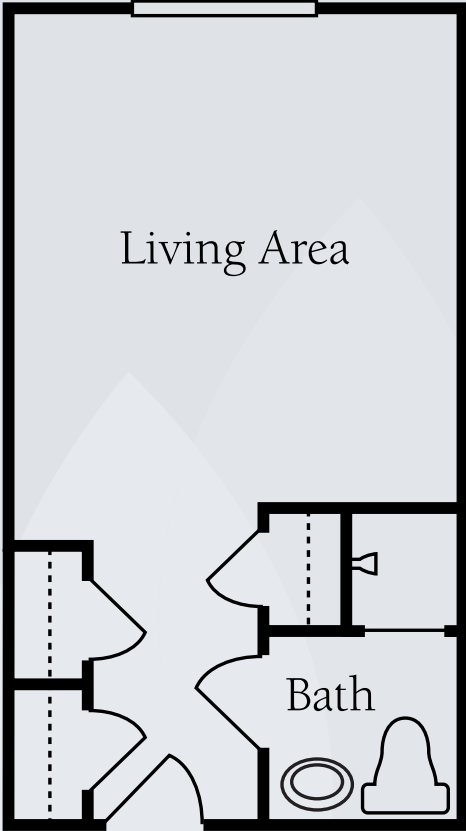

Floor Plans

Studio Unit
324 sq. ft.