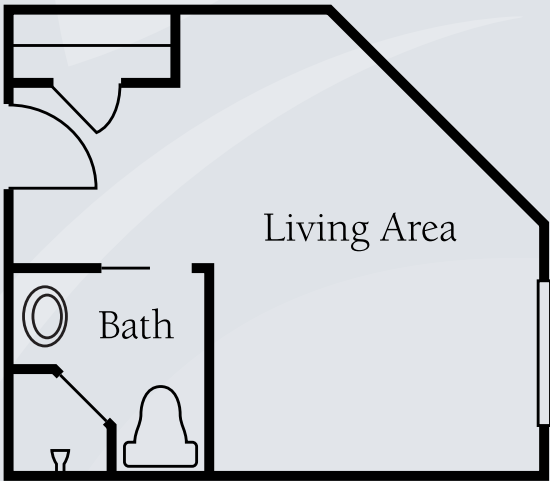

Floor Plans

Studio Unit
225 sq. ft.

Studio Unit
340 sq. ft.

Dimensions are approximate. Floor plans may vary.

Brookdale Monroe Square
918 Fitzgerald Street, Monroe, North Carolina 28112 | (704) 225-0200

brookdale.com

Floor Plans

Studio Unit
351 sq. ft.

Two Bedroom Unit
570 sq. ft.

Dimensions are approximate. Floor plans may vary.

Brookdale Monroe Square
918 Fitzgerald Street, Monroe, North Carolina 28112 | (704) 225-0200