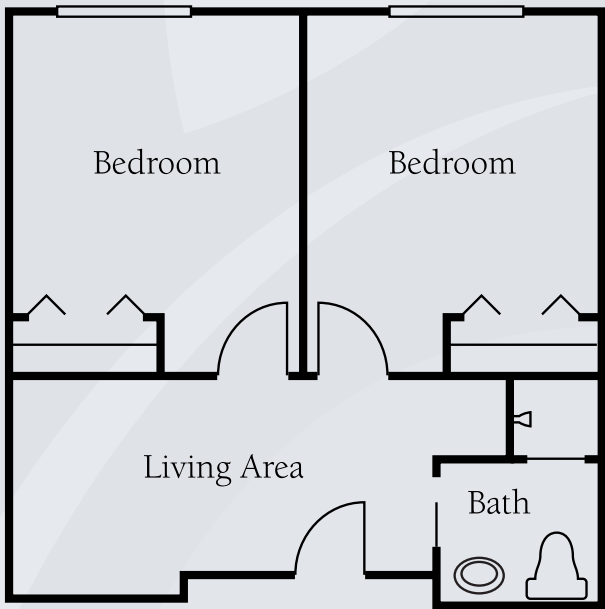

Floor Plans

Studio Unit
225 sq. ft.

Studio Unit
340 sq. ft.

Dimensions are approximate. Floor plans may vary.

Brookdale Monroe Square
918 Fitzgerald Street, Monroe, North Carolina 28112 | (704) 225-0200

brookdale.com

Floor Plans

Studio Unit
351 sq. ft.

Two Bedroom Unit
570 sq. ft.

Dimensions are approximate. Floor plans may vary.

Brookdale Monroe Square
918 Fitzgerald Street, Monroe, North Carolina 28112 | (704) 225-0200