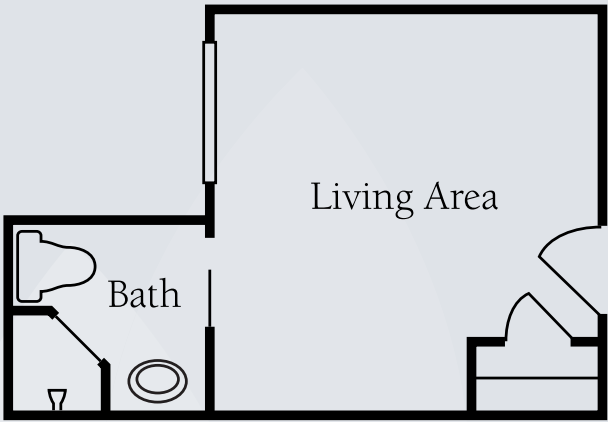

Floor Plans

Studio Unit
225 sq. ft.

Studio Unit
340 sq. ft.

Dimensions are approximate. Floor plans may vary.

Brookdale Monroe Square
918 Fitzgerald Street, Monroe, North Carolina 28112 | (704) 225-0200

brookdale.com

Floor Plans

Studio Unit
351 sq. ft.

Two Bedroom Unit
570 sq. ft.

Dimensions are approximate. Floor plans may vary.

Brookdale Monroe Square
918 Fitzgerald Street, Monroe, North Carolina 28112 | (704) 225-0200