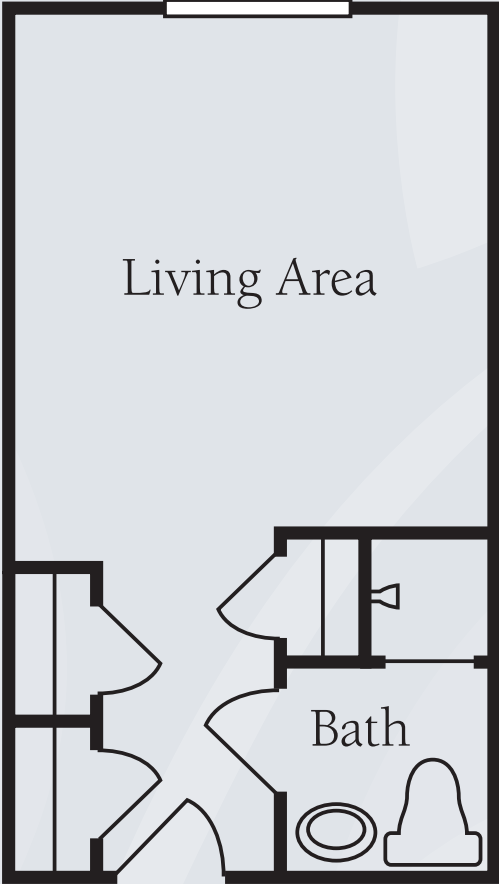

Floor Plans

Studio Unit
351 sq. ft.

Dimensions are approximate. Floor plans may vary.

Brookdale Concord Parkway
2452 Rock Hill Church Road, Concord, North Carolina 28027 | (704) 782-7594

brookdale.com