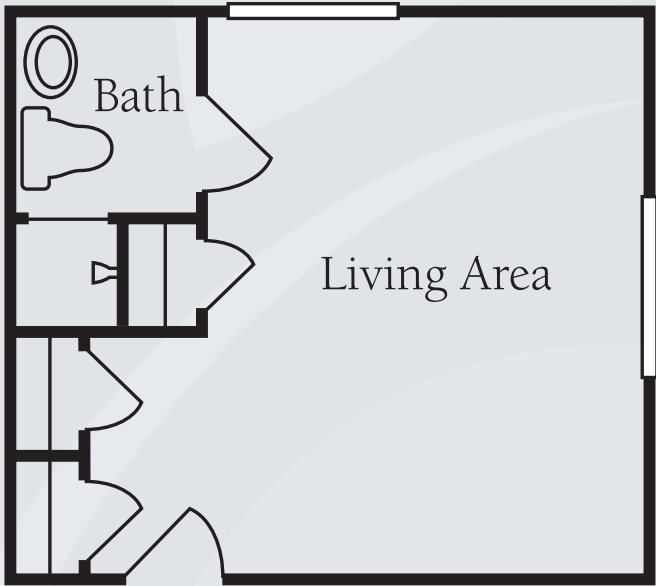

# Floor Plans

Studio Unit  
192 sq. ft.

Studio Unit  
267 sq. ft.

*Dimensions are approximate. Floor plans may vary.*

**Brookdale Concord Parkway**  
2452 Rock Hill Church Road, Concord, North Carolina 28027 | (704) 782-7594

# Floor Plans

Studio Unit  
290 sq. ft.

Studio Unit  
332 sq. ft.

*Dimensions are approximate. Floor plans may vary.*

**Brookdale Concord Parkway**  
2452 Rock Hill Church Road, Concord, North Carolina 28027 | (704) 782-7594