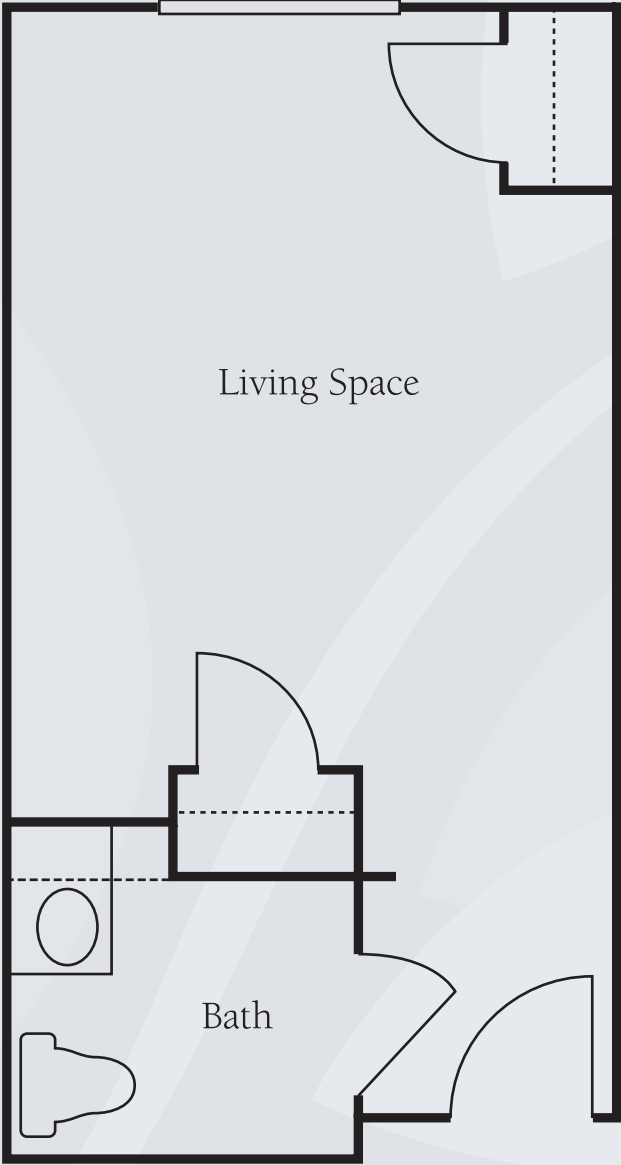

# Floor Plans | Assisted Living

## One Bedroom

Dimensions are approximate. Floor plans may vary.

**Brookdale Morehead City**  
107 Bryan Street, Morehead City, NC 28557 | (252) 726-4454

[brookdale.com](http://brookdale.com)

# Floor Plans | Alzheimer's & Dementia Care

CB Studio

*Dimensions are approximate. Floor plans may vary.*

**Brookdale Morehead City**  
107 Bryan Street, Morehead City, NC 28557 | (252) 726-4454

[brookdale.com](http://brookdale.com)