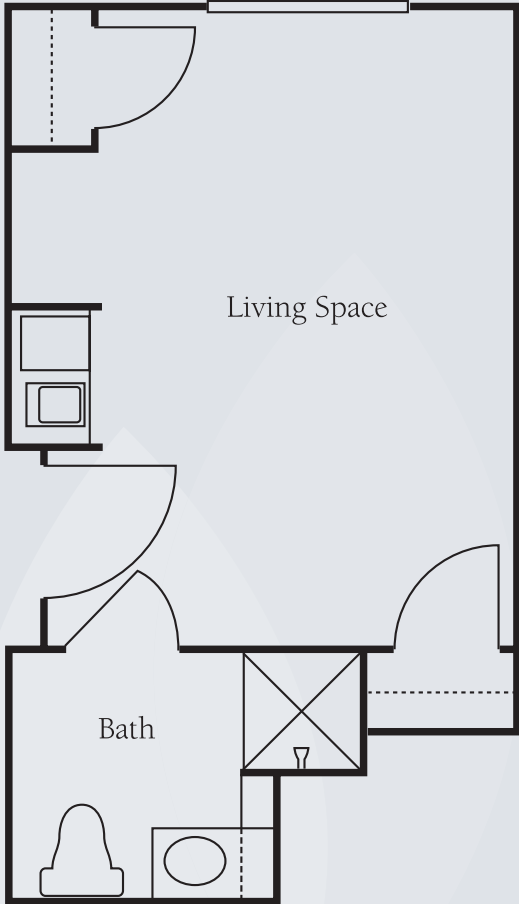

# Floor Plans | Assisted Living

AL Studio

AL Suite  
Two Bedroom, One Bath

Dimensions are approximate. Floor plans may vary.

**Brookdale Morehead City**  
107 Bryan Street, Morehead City, NC 28557 | (252) 726-4454

# Floor Plans | Assisted Living