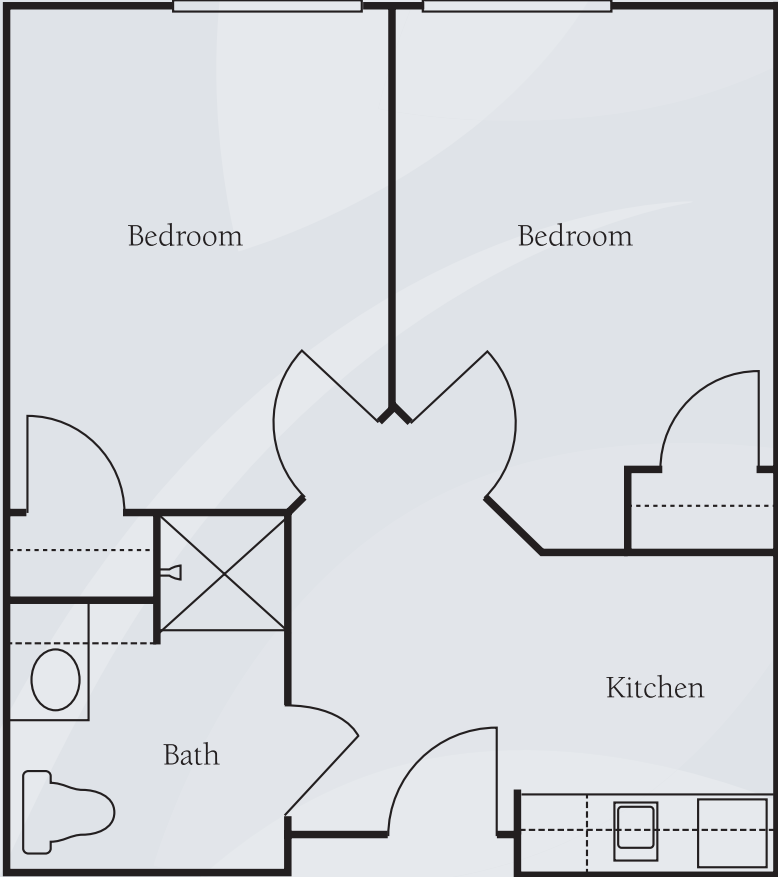

# Floor Plans | Assisted Living

AL Studio

AL Suite  
Two Bedroom, One Bath

Dimensions are approximate. Floor plans may vary.

**Brookdale Morehead City**  
107 Bryan Street, Morehead City, NC 28557 | (252) 726-4454

# Floor Plans | Assisted Living