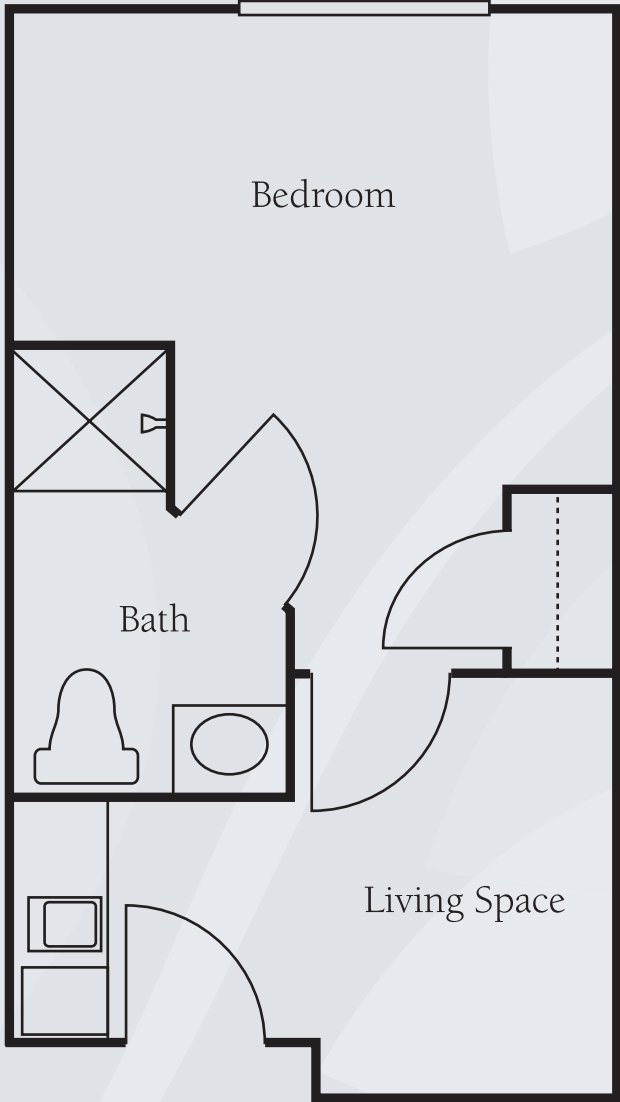

Floor Plans | Assisted Living

One Bedroom

Dimensions are approximate. Floor plans may vary.

Brookdale Morehead City
107 Bryan Street, Morehead City, NC 28557 | (252) 726-4454

brookdale.com