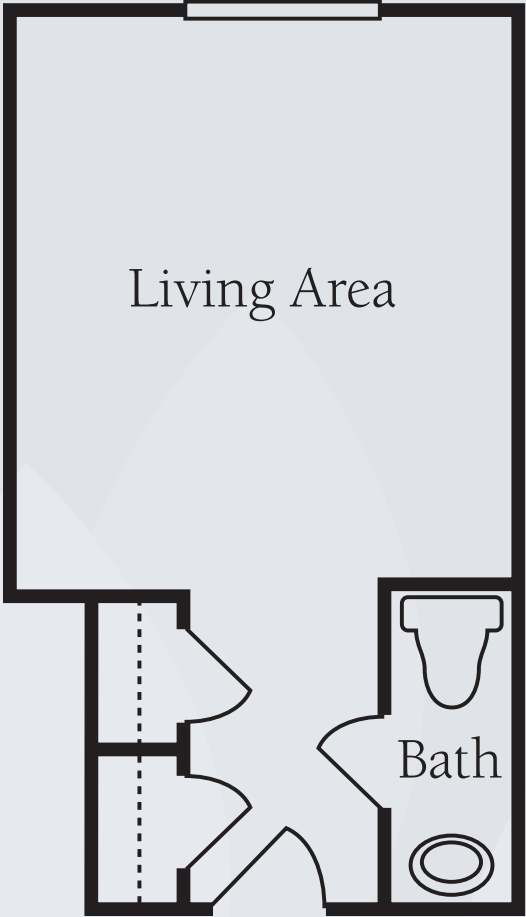

# Floor Plans

Studio A  
332 sq. ft.

Studio B  
351 sq. ft.

*Dimensions are approximate. Floor plans may vary.*

**Brookdale Danville Piedmont**  
149 Executive Court, Danville, Virginia 24541 | (434) 799-1930

# Floor Plans

Two Bedroom  
530 sq. ft.

*Dimensions are approximate. Floor plans may vary.*

**Brookdale Danville Piedmont**  
149 Executive Court, Danville, Virginia 24541 | (434) 799-1930

[brookdale.com](http://brookdale.com)