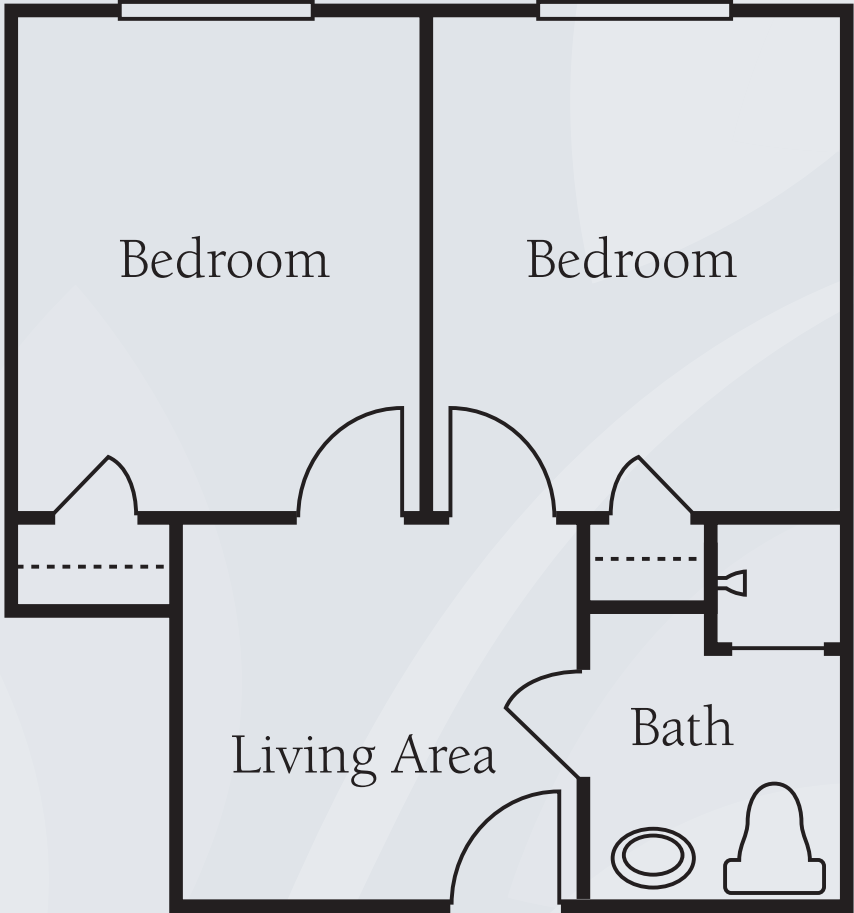

# Floor Plans

Studio A  
332 sq. ft.

Studio B  
351 sq. ft.

*Dimensions are approximate. Floor plans may vary.*

**Brookdale Danville Piedmont**  
149 Executive Court, Danville, Virginia 24541 | (434) 799-1930

# Floor Plans

Two Bedroom  
530 sq. ft.

*Dimensions are approximate. Floor plans may vary.*

**Brookdale Danville Piedmont**  
149 Executive Court, Danville, Virginia 24541 | (434) 799-1930

[brookdale.com](http://brookdale.com)