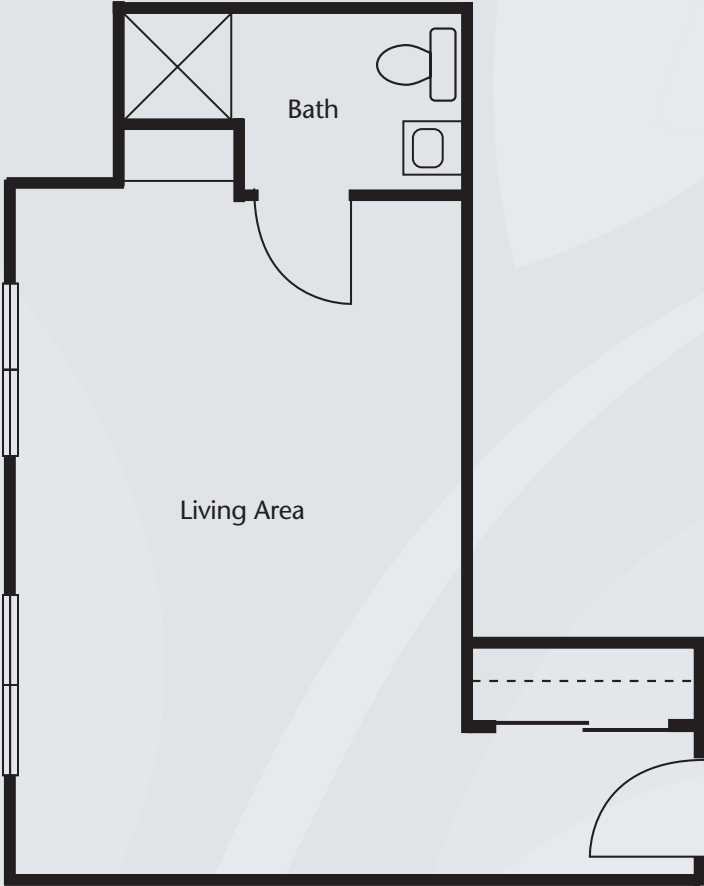

Floor Plans

Private Suite 304

Private Suite 321

Dimensions are approximate. Floor plans may vary.

Brookdale Muirfield
7220 Muirfield Drive, Dublin, OH 43017 | (614) 336-3677

brookdale.com

Floor Plans

Private Suite 371

Dimensions are approximate. Floor plans may vary.

Brookdale Muirfield
7220 Muirfield Drive, Dublin, OH 43017 | (614) 336-3677

brookdale.com