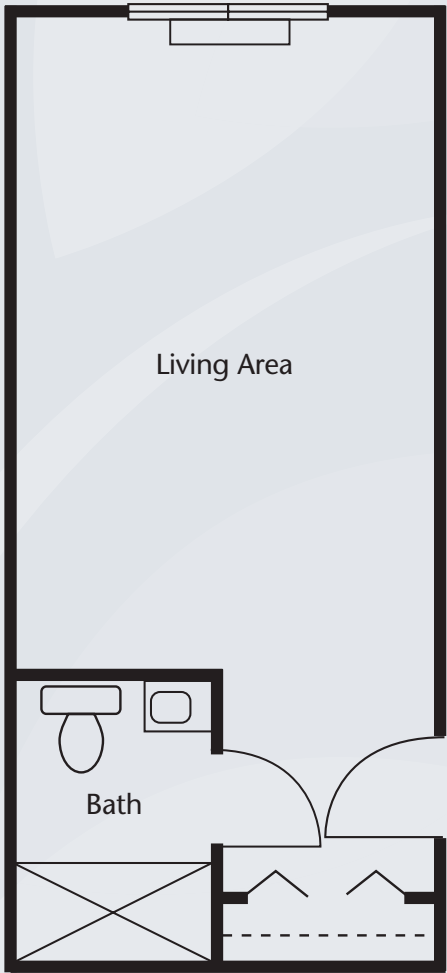

Floor Plans

Private Suite 304

Private Suite 321

Dimensions are approximate. Floor plans may vary.

Brookdale Muirfield
7220 Muirfield Drive, Dublin, OH 43017 | (614) 336-3677

brookdale.com

Floor Plans

Private Suite 371

Dimensions are approximate. Floor plans may vary.

Brookdale Muirfield
7220 Muirfield Drive, Dublin, OH 43017 | (614) 336-3677

brookdale.com