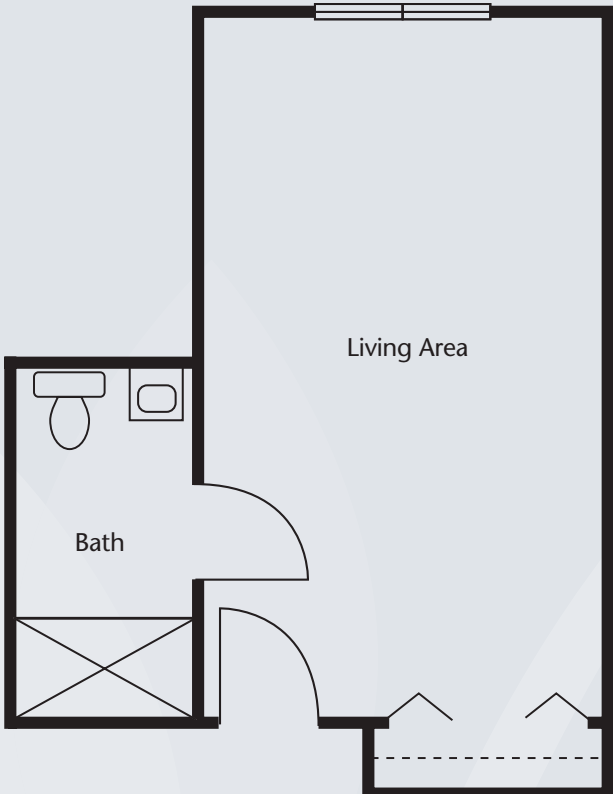

Floor Plans

Private Suite 304

Private Suite 321

Dimensions are approximate. Floor plans may vary.

Brookdale Muirfield
7220 Muirfield Drive, Dublin, OH 43017 | (614) 336-3677

brookdale.com

Floor Plans

Private Suite 371

Dimensions are approximate. Floor plans may vary.

Brookdale Muirfield
7220 Muirfield Drive, Dublin, OH 43017 | (614) 336-3677

brookdale.com