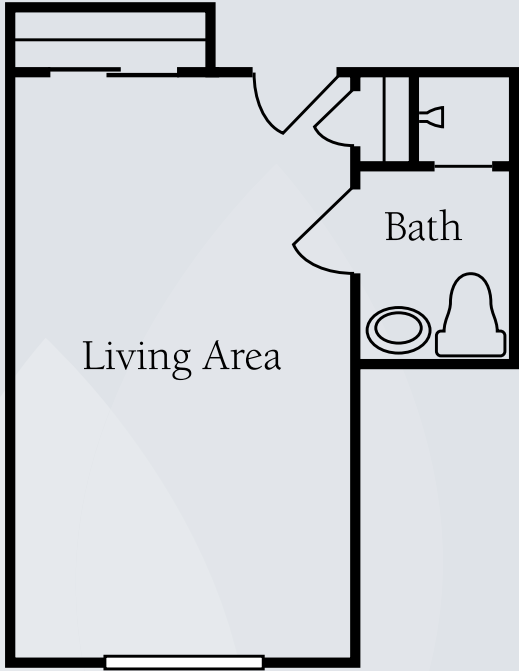

Floor Plans

Studio Unit
315 sq. ft.

Studio Unit
318 sq. ft.

Dimensions are approximate. Floor plans may vary.

Brookdale Germantown
7701 Poplar Avenue, Germantown, Tennessee 38138 | (901) 752-8444

brookdale.com

Floor Plans

Studio Unit
334 sq. ft.

Studio Unit
347 sq. ft.

Dimensions are approximate. Floor plans may vary.

Brookdale Germantown
7701 Poplar Avenue, Germantown, Tennessee 38138 | (901) 752-8444

brookdale.com

Floor Plans

Studio Unit
375 sq. ft.

Dimensions are approximate. Floor plans may vary.

Brookdale Germantown
7701 Poplar Avenue, Germantown, Tennessee 38138 | (901) 752-8444

brookdale.com