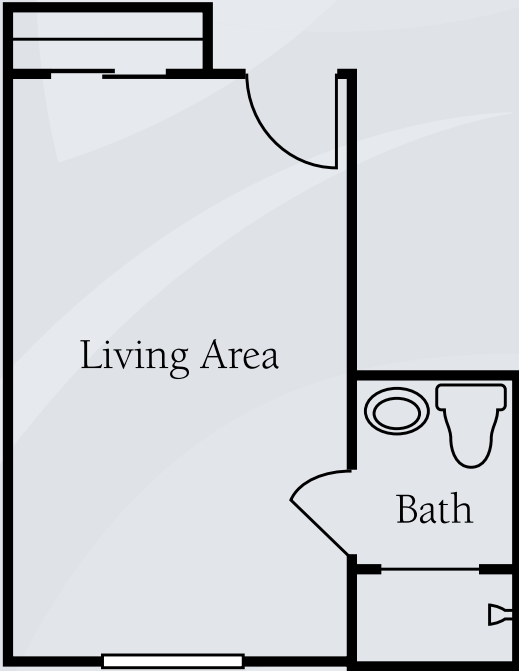

Floor Plans

Studio Unit
315 sq. ft.

Studio Unit
318 sq. ft.

Dimensions are approximate. Floor plans may vary.

Brookdale Germantown
7701 Poplar Avenue, Germantown, Tennessee 38138 | (901) 752-8444

brookdale.com

Floor Plans

Studio Unit
334 sq. ft.

Studio Unit
347 sq. ft.

Dimensions are approximate. Floor plans may vary.

Brookdale Germantown
7701 Poplar Avenue, Germantown, Tennessee 38138 | (901) 752-8444

brookdale.com

Floor Plans

Studio Unit
375 sq. ft.

Dimensions are approximate. Floor plans may vary.

Brookdale Germantown
7701 Poplar Avenue, Germantown, Tennessee 38138 | (901) 752-8444

brookdale.com