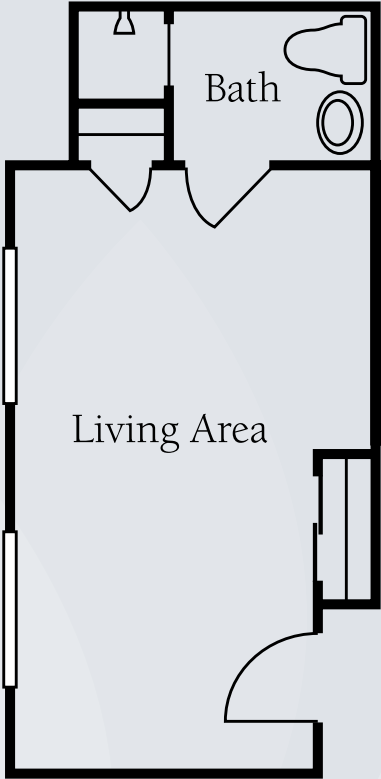

Floor Plans

Studio Unit
315 sq. ft.

Studio Unit
318 sq. ft.

Dimensions are approximate. Floor plans may vary.

Brookdale Germantown
7701 Poplar Avenue, Germantown, Tennessee 38138 | (901) 752-8444

brookdale.com

Floor Plans

Studio Unit
334 sq. ft.

Studio Unit
347 sq. ft.

Dimensions are approximate. Floor plans may vary.

Brookdale Germantown
7701 Poplar Avenue, Germantown, Tennessee 38138 | (901) 752-8444

brookdale.com

Floor Plans

Studio Unit
375 sq. ft.

Dimensions are approximate. Floor plans may vary.

Brookdale Germantown
7701 Poplar Avenue, Germantown, Tennessee 38138 | (901) 752-8444

brookdale.com