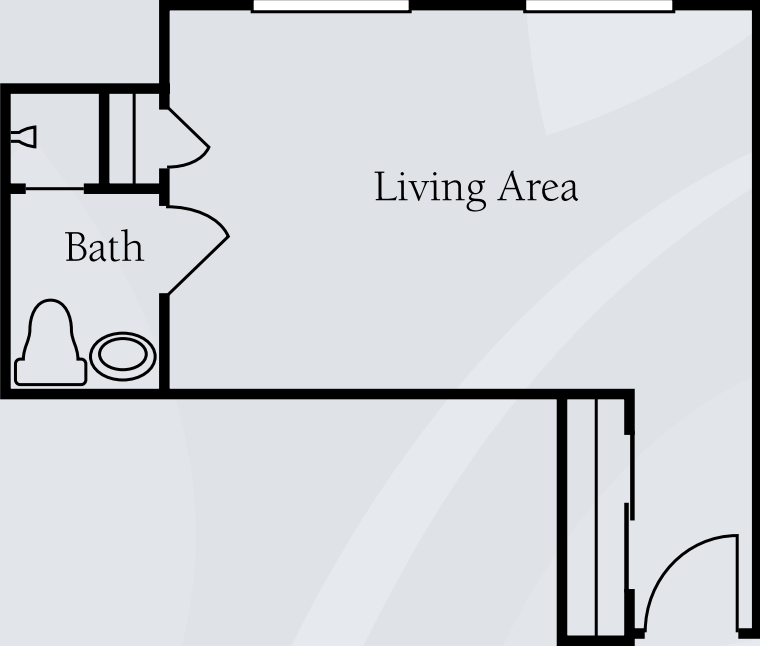

Floor Plans

Studio Unit
315 sq. ft.

Studio Unit
318 sq. ft.

Dimensions are approximate. Floor plans may vary.

Brookdale Germantown
7701 Poplar Avenue, Germantown, Tennessee 38138 | (901) 752-8444

brookdale.com

Floor Plans

Studio Unit
334 sq. ft.

Studio Unit
347 sq. ft.

Dimensions are approximate. Floor plans may vary.

Brookdale Germantown
7701 Poplar Avenue, Germantown, Tennessee 38138 | (901) 752-8444

brookdale.com

Floor Plans

Studio Unit
375 sq. ft.

Dimensions are approximate. Floor plans may vary.

Brookdale Germantown
7701 Poplar Avenue, Germantown, Tennessee 38138 | (901) 752-8444

brookdale.com