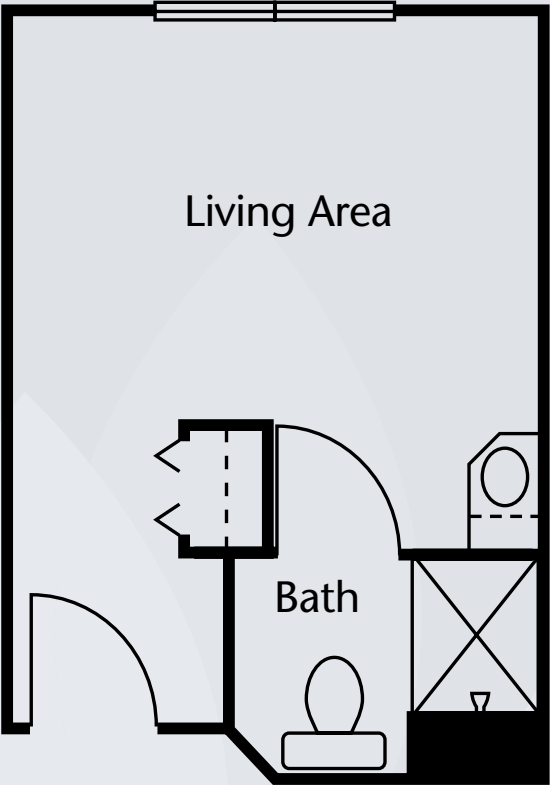

Floor Plans | Assisted Living

Studio
465 sq. ft.

One Bedroom
550 sq. ft.

Dimensions are approximate. Floor plans may vary.

Brookdale Wickliffe
30630 Ridge Road, Wickliffe, OH 44092 | (440) 943-2050

brookdale.com

Floor Plans | Assisted Living

Two Bedroom
720 sq. ft.

Dimensions are approximate. Floor plans may vary.

Brookdale Wickliffe
30630 Ridge Road, Wickliffe, OH 44092 | (440) 943-2050

brookdale.com

Floor Plans | Alzheimer's & Dementia Care

Studio
312 sq. ft.

Studio
364 sq. ft.

Dimensions are approximate. Floor plans may vary.

Brookdale Wickliffe
30630 Ridge Road, Wickliffe, OH 44092 | (440) 943-2050

brookdale.com