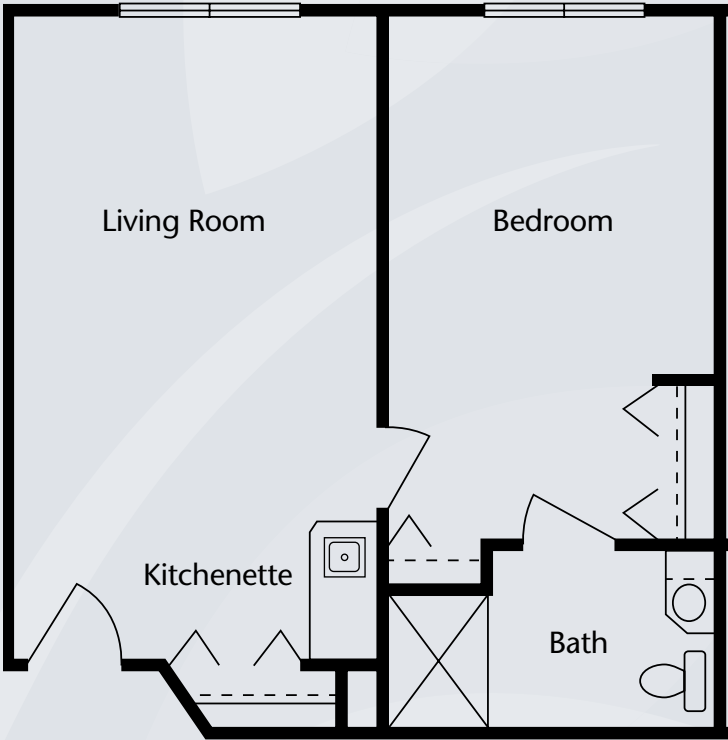

Floor Plans | Assisted Living

Studio
465 sq. ft.

One Bedroom
550 sq. ft.

Dimensions are approximate. Floor plans may vary.

Brookdale Wickliffe
30630 Ridge Road, Wickliffe, OH 44092 | (440) 943-2050

brookdale.com

Floor Plans | Assisted Living

Two Bedroom
720 sq. ft.

Dimensions are approximate. Floor plans may vary.

Brookdale Wickliffe
30630 Ridge Road, Wickliffe, OH 44092 | (440) 943-2050

brookdale.com

Floor Plans | Alzheimer's & Dementia Care

Studio
312 sq. ft.

Studio
364 sq. ft.

Dimensions are approximate. Floor plans may vary.

Brookdale Wickliffe
30630 Ridge Road, Wickliffe, OH 44092 | (440) 943-2050

brookdale.com