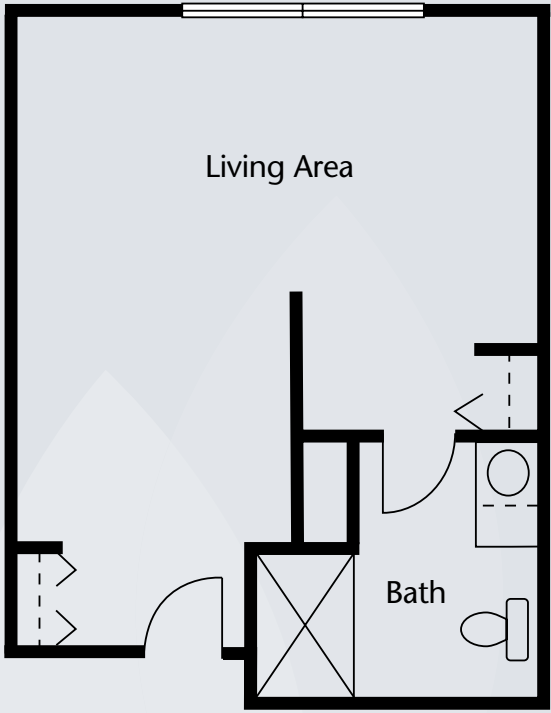

Floor Plans | Assisted Living

Studio
465 sq. ft.

One Bedroom
550 sq. ft.

Dimensions are approximate. Floor plans may vary.

Brookdale Wickliffe
30630 Ridge Road, Wickliffe, OH 44092 | (440) 943-2050

brookdale.com

Floor Plans | Assisted Living

Two Bedroom
720 sq. ft.

Dimensions are approximate. Floor plans may vary.

Brookdale Wickliffe
30630 Ridge Road, Wickliffe, OH 44092 | (440) 943-2050

brookdale.com

Floor Plans | Alzheimer's & Dementia Care

Studio
312 sq. ft.

Studio
364 sq. ft.

Dimensions are approximate. Floor plans may vary.

Brookdale Wickliffe
30630 Ridge Road, Wickliffe, OH 44092 | (440) 943-2050

brookdale.com