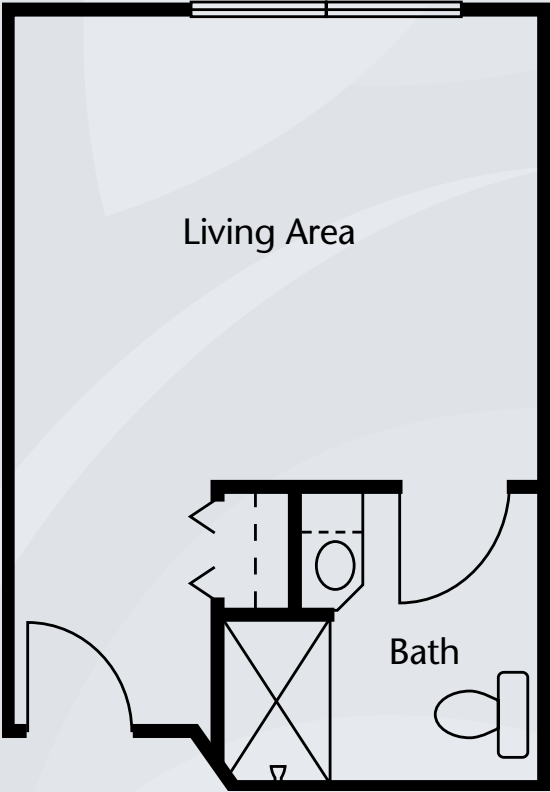

Floor Plans | Assisted Living

Studio
465 sq. ft.

One Bedroom
550 sq. ft.

Dimensions are approximate. Floor plans may vary.

Brookdale Wickliffe
30630 Ridge Road, Wickliffe, OH 44092 | (440) 943-2050

brookdale.com

Floor Plans | Assisted Living

Two Bedroom
720 sq. ft.

Dimensions are approximate. Floor plans may vary.

Brookdale Wickliffe
30630 Ridge Road, Wickliffe, OH 44092 | (440) 943-2050

brookdale.com

Floor Plans | Alzheimer's & Dementia Care

Studio
312 sq. ft.

Studio
364 sq. ft.

Dimensions are approximate. Floor plans may vary.

Brookdale Wickliffe
30630 Ridge Road, Wickliffe, OH 44092 | (440) 943-2050

brookdale.com