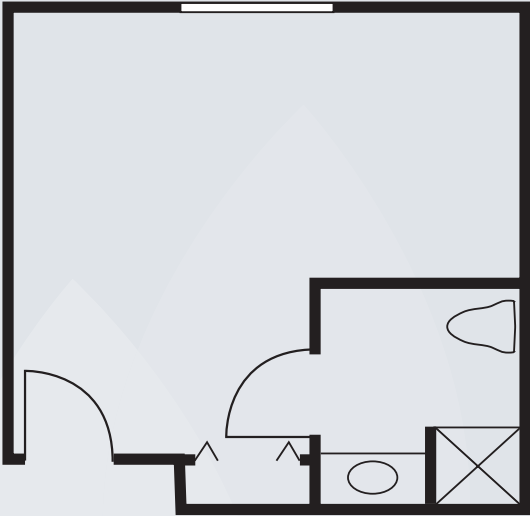

Floor Plans | Assisted Living

Private Studio
Approx. 290 sq. ft.

One Bedroom, One Bath
Approx. 445 sq. ft.

Dimensions are approximate. Floor plans may vary.

Brookdale Browns Creek
1869 Crest Road, Maryville, Tennessee 37804 | (865) 984-3030