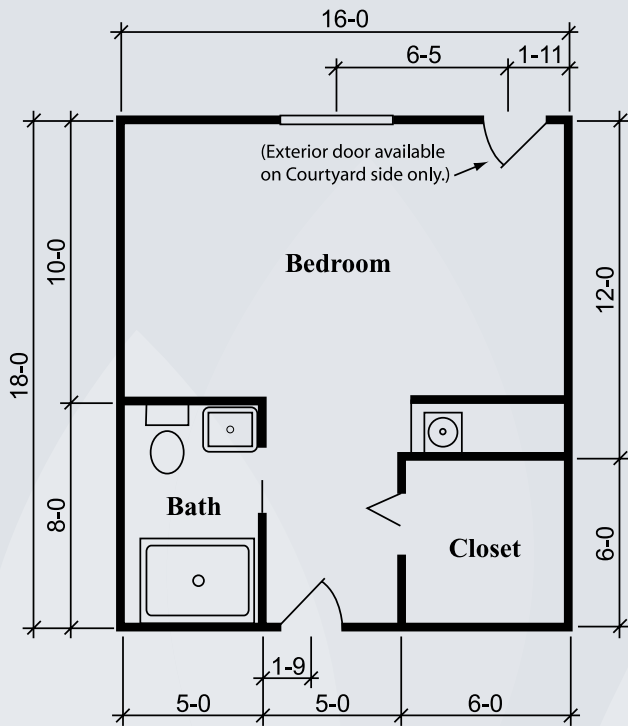

Floor Plans

Silverdale Suite
288 Sq. Ft.

Townsend Suite
324 Sq. Ft.

Dimensions are approximate. Floor plans may vary.

Brookdale Midwestern

918 Midwestern Parkway, Wichita Falls, Texas 76302 | (940) 322-0918
Facility No. 000861

brookdale.com

Floor Plans

Richmond Suite
360 Sq. Ft.

Dimensions are approximate. Floor plans may vary.

Brookdale Midwestern
918 Midwestern Parkway, Wichita Falls, Texas 76302 | (940) 322-0918
Facility No. 000861