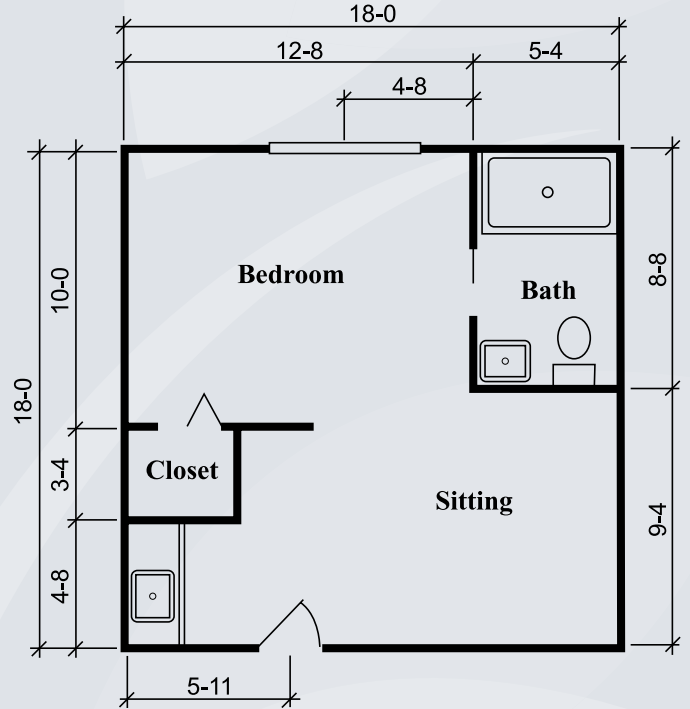

Floor Plans

Silverdale Suite
288 Sq. Ft.

Townsend Suite
324 Sq. Ft.

Dimensions are approximate. Floor plans may vary.

Brookdale Midwestern

918 Midwestern Parkway, Wichita Falls, Texas 76302 | (940) 322-0918
Facility No. 000861

brookdale.com

Floor Plans

Richmond Suite
360 Sq. Ft.

Dimensions are approximate. Floor plans may vary.

Brookdale Midwestern
918 Midwestern Parkway, Wichita Falls, Texas 76302 | (940) 322-0918
Facility No. 000861