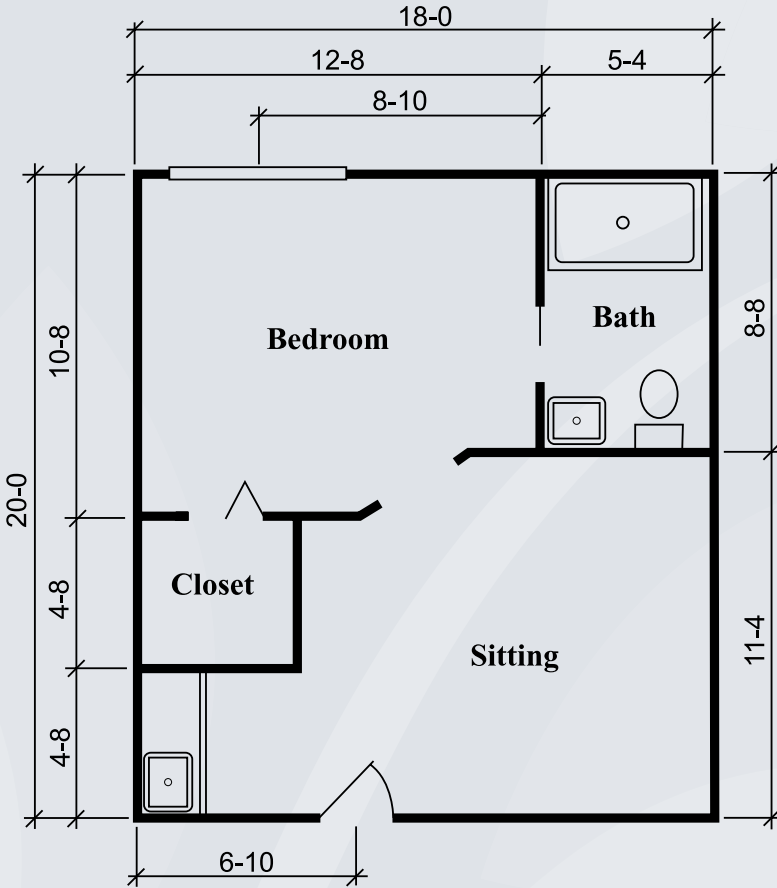

Floor Plans

Silverdale Suite
288 Sq. Ft.

Townsend Suite
324 Sq. Ft.

Dimensions are approximate. Floor plans may vary.

Brookdale Midwestern

918 Midwestern Parkway, Wichita Falls, Texas 76302 | (940) 322-0918
Facility No. 000861

brookdale.com

Floor Plans

Richmond Suite
360 Sq. Ft.

Dimensions are approximate. Floor plans may vary.

Brookdale Midwestern
918 Midwestern Parkway, Wichita Falls, Texas 76302 | (940) 322-0918
Facility No. 000861