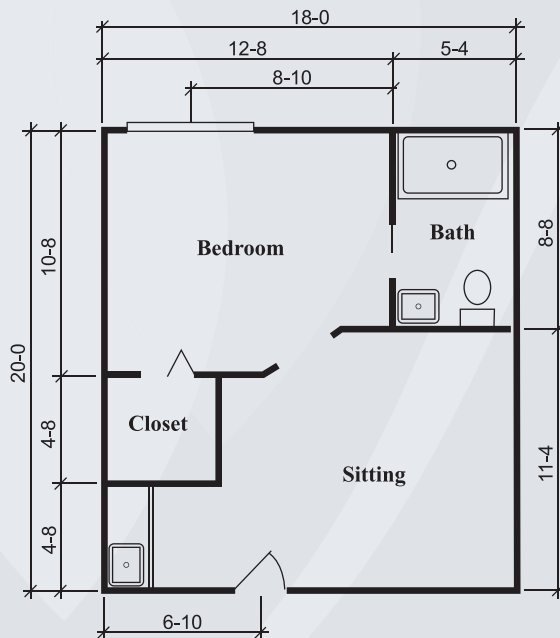

Floor Plans

Silverdale Suite
288 sq. ft.

Townsend Suite
324 sq. ft.

Richmond Suite
360 sq. ft.

Dimensions are approximate. Floor plans may vary.

Brookdale New Braunfels

2457 Loop 337, New Braunfels, Texas 78130 | (830) 606-5300