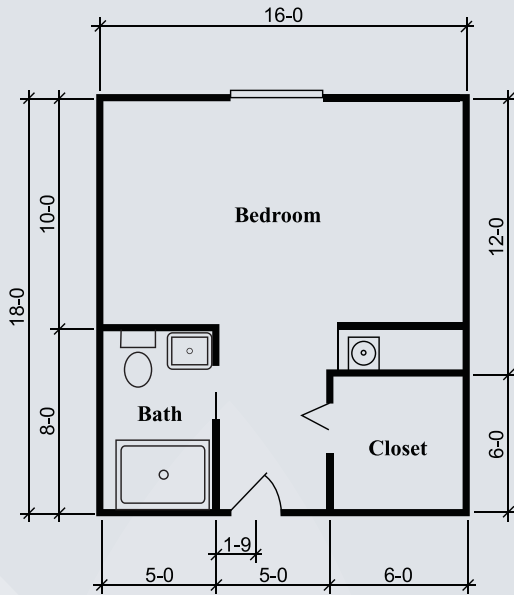

Floor Plans

Silverdale Suite
288 sq. ft.

Townsend Suite
324 sq. ft.

Richmond Suite
360 sq. ft.

Dimensions are approximate. Floor plans may vary.

Brookdale New Braunfels

2457 Loop 337, New Braunfels, Texas 78130 | (830) 606-5300