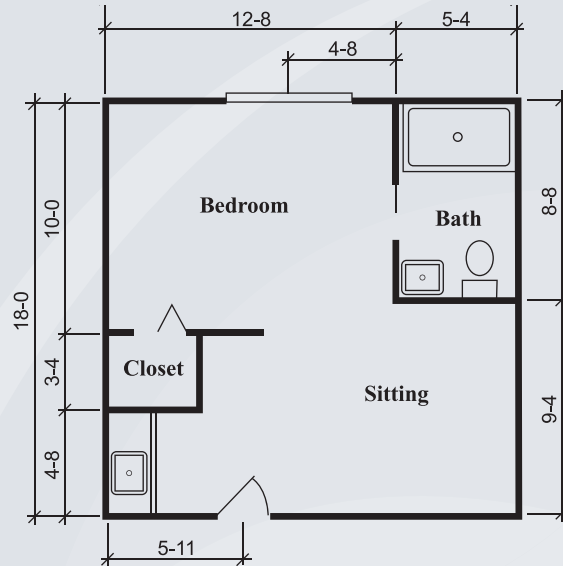

Floor Plans

Silverdale Suite
288 sq. ft.

Townsend Suite
324 sq. ft.

Richmond Suite
360 sq. ft.

Dimensions are approximate. Floor plans may vary.

Brookdale New Braunfels

2457 Loop 337, New Braunfels, Texas 78130 | (830) 606-5300