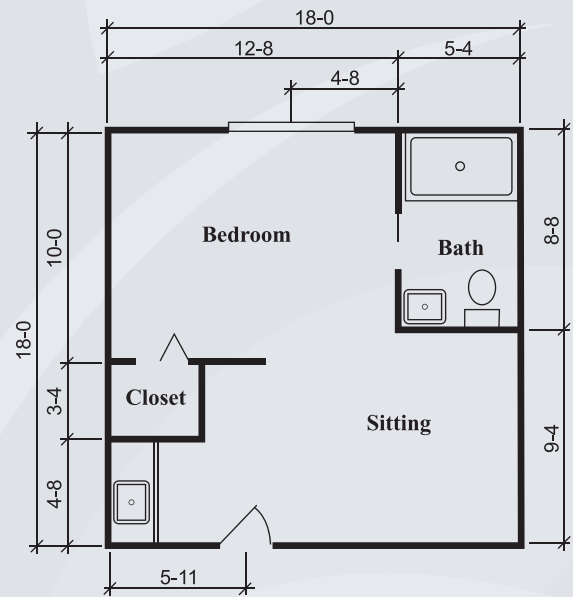

Floor Plans

Silverdale Suite
288 sq. ft.

Townsend Suite
324 sq. ft.

Richmond Suite
360 sq. ft.

Dimensions are approximate. Floor plans may vary.

Brookdale Georgetown

2600 East University Avenue, Georgetown, Texas 78626 | (512) 863-7700