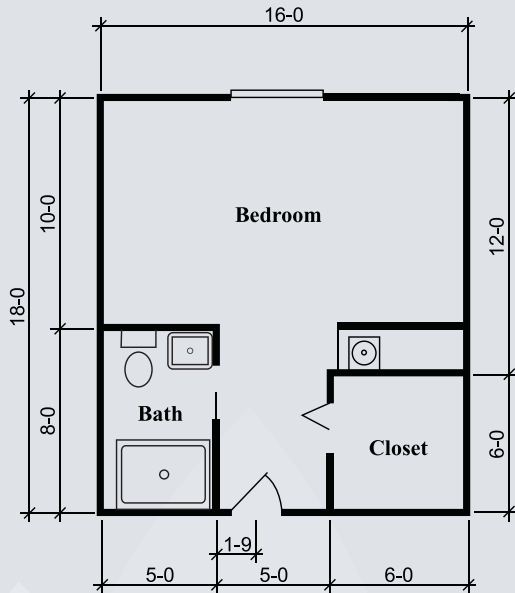

Floor Plans

Silverdale Suite
288 sq. ft.

Townsend Suite
324 sq. ft.

Richmond Suite
360 sq. ft.

Dimensions are approximate. Floor plans may vary.

Brookdale Georgetown

2600 East University Avenue, Georgetown, Texas 78626 | (512) 863-7700