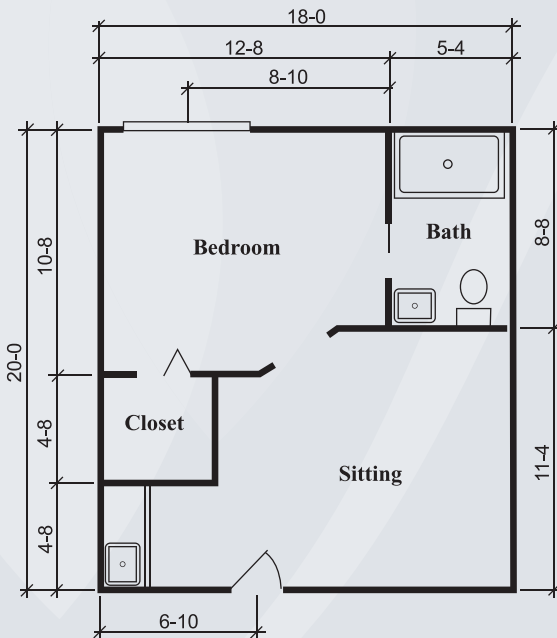

Floor Plans

Silverdale Suite
288 sq. ft.

Townsend Suite
324 sq. ft.

Richmond Suite
360 sq. ft.

Dimensions are approximate. Floor plans may vary.

Brookdale Georgetown

2600 East University Avenue, Georgetown, Texas 78626 | (512) 863-7700