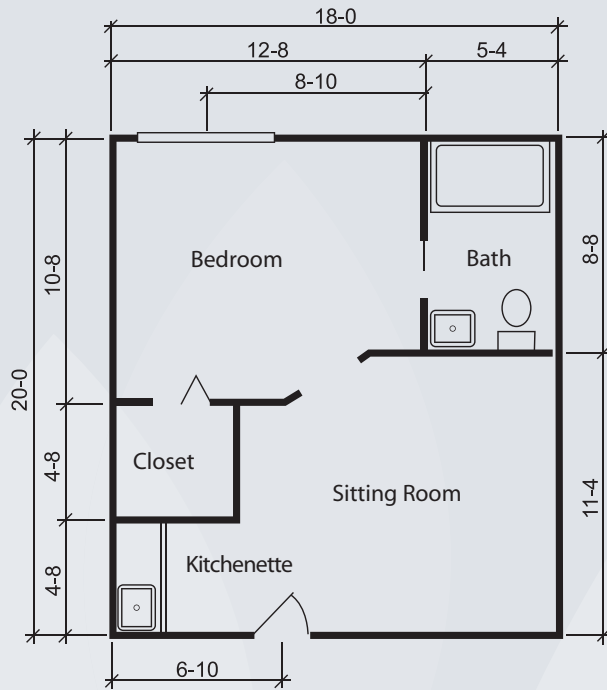

Floor Plans

Silverdale Suite
288 sq. ft.

Townsend Suite
324 sq. ft.

Dimensions are approximate. Floor plans may vary.

Brookdale Tulsa 71st and Sheridan
6022 East 71st Street, Tulsa, OK 74136 | (918) 494-4011

brookdale.com

Floor Plans

Richmond Suite
360 sq. ft.

Bradford Suite
360 sq. ft.

Dimensions are approximate. Floor plans may vary.

Brookdale Tulsa 71st and Sheridan
6022 East 71st Street, Tulsa, OK 74136 | (918) 494-4011

brookdale.com

Floor Plans

Ashton Suite
372 sq. ft.

Dimensions are approximate. Floor plans may vary.

Brookdale Tulsa 71st and Sheridan
6022 East 71st Street, Tulsa, OK 74136 | (918) 494-4011

brookdale.com