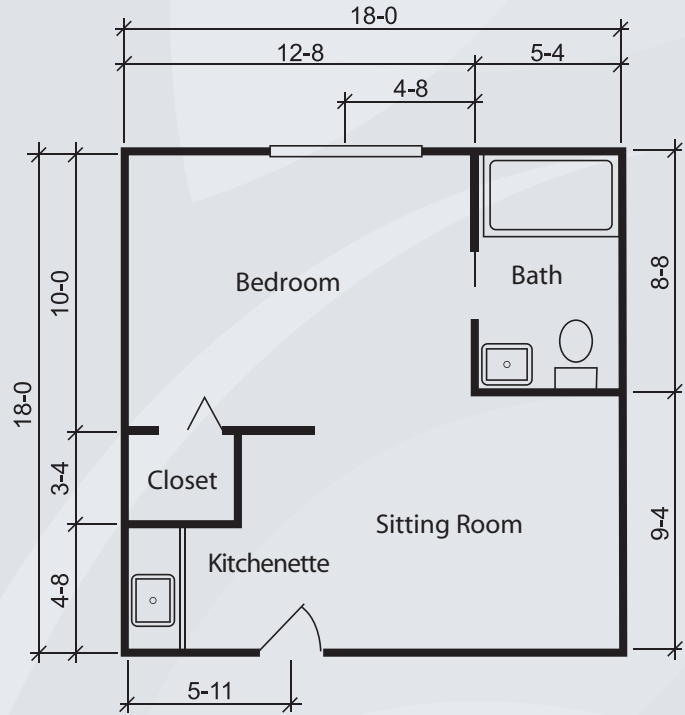

Floor Plans

Silverdale Suite
288 sq. ft.

Townsend Suite
324 sq. ft.

Dimensions are approximate. Floor plans may vary.

Brookdale Tulsa 71st and Sheridan
6022 East 71st Street, Tulsa, OK 74136 | (918) 494-4011

brookdale.com

Floor Plans

Richmond Suite
360 sq. ft.

Bradford Suite
360 sq. ft.

Dimensions are approximate. Floor plans may vary.

Brookdale Tulsa 71st and Sheridan
6022 East 71st Street, Tulsa, OK 74136 | (918) 494-4011

brookdale.com

Floor Plans

Ashton Suite
372 sq. ft.

Dimensions are approximate. Floor plans may vary.

Brookdale Tulsa 71st and Sheridan
6022 East 71st Street, Tulsa, OK 74136 | (918) 494-4011

brookdale.com