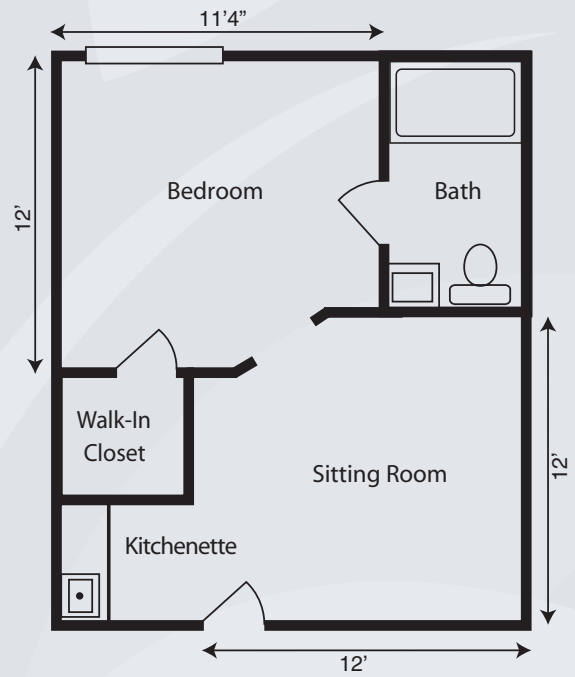

Floor Plans

Silverdale Suite
288 sq. ft.

Townsend Suite
324 sq. ft.

Dimensions are approximate. Floor plans may vary.

Brookdale Tulsa 71st and Sheridan
6022 East 71st Street, Tulsa, OK 74136 | (918) 494-4011

brookdale.com

Floor Plans

Richmond Suite
360 sq. ft.

Bradford Suite
360 sq. ft.

Dimensions are approximate. Floor plans may vary.

Brookdale Tulsa 71st and Sheridan
6022 East 71st Street, Tulsa, OK 74136 | (918) 494-4011

brookdale.com

Floor Plans

Ashton Suite
372 sq. ft.

Dimensions are approximate. Floor plans may vary.

Brookdale Tulsa 71st and Sheridan
6022 East 71st Street, Tulsa, OK 74136 | (918) 494-4011

brookdale.com