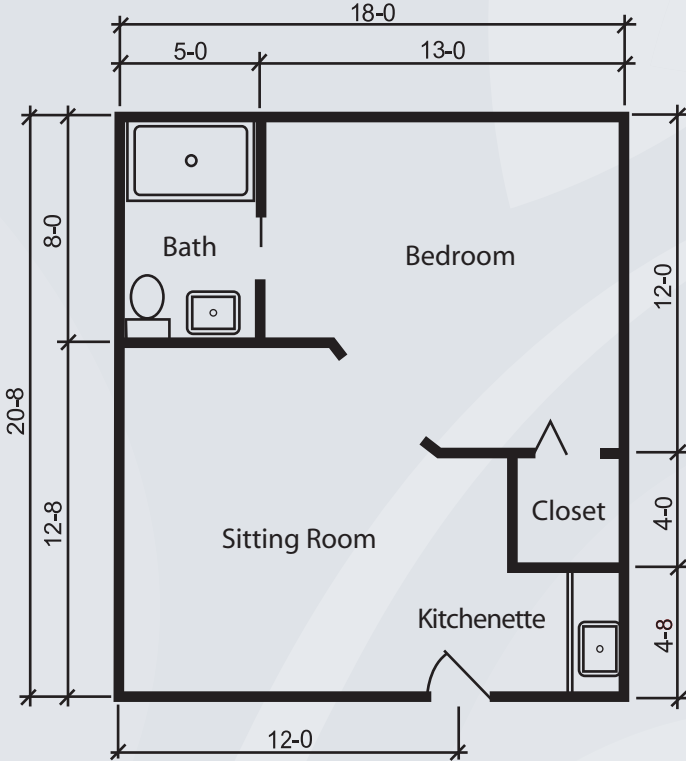

Floor Plans

Silverdale Suite
288 sq. ft.

Townsend Suite
324 sq. ft.

Dimensions are approximate. Floor plans may vary.

Brookdale Tulsa 71st and Sheridan
6022 East 71st Street, Tulsa, OK 74136 | (918) 494-4011

brookdale.com

Floor Plans

Richmond Suite
360 sq. ft.

Bradford Suite
360 sq. ft.

Dimensions are approximate. Floor plans may vary.

Brookdale Tulsa 71st and Sheridan
6022 East 71st Street, Tulsa, OK 74136 | (918) 494-4011

brookdale.com

Floor Plans

Ashton Suite
372 sq. ft.

Dimensions are approximate. Floor plans may vary.

Brookdale Tulsa 71st and Sheridan
6022 East 71st Street, Tulsa, OK 74136 | (918) 494-4011

brookdale.com