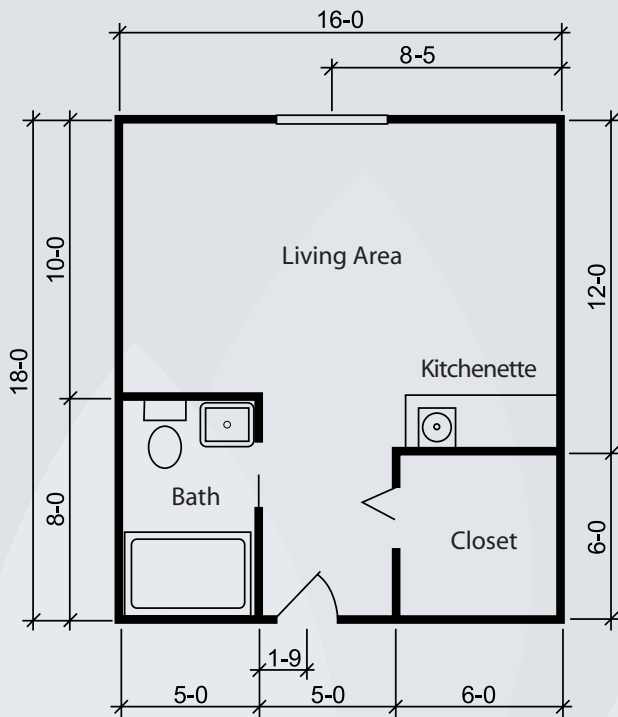

Floor Plans

Silverdale Suite
288 sq. ft.

Townsend Suite
324 sq. ft.

Dimensions are approximate. Floor plans may vary.

Brookdale Tulsa 71st and Sheridan
6022 East 71st Street, Tulsa, OK 74136 | (918) 494-4011

brookdale.com

Floor Plans

Richmond Suite
360 sq. ft.

Bradford Suite
360 sq. ft.

Dimensions are approximate. Floor plans may vary.

Brookdale Tulsa 71st and Sheridan
6022 East 71st Street, Tulsa, OK 74136 | (918) 494-4011

brookdale.com

Floor Plans

Ashton Suite
372 sq. ft.

Dimensions are approximate. Floor plans may vary.

Brookdale Tulsa 71st and Sheridan
6022 East 71st Street, Tulsa, OK 74136 | (918) 494-4011

brookdale.com