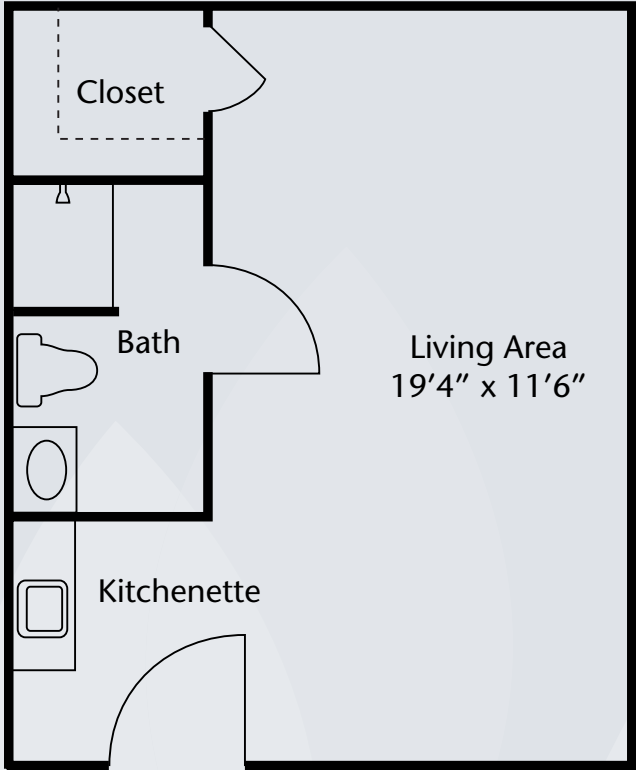

Floor Plans

Studio
337 sq. ft.

One Bedroom
589 sq. ft.

Dimensions are approximate. Floor plans may vary.

Brookdale Weatherford
800 Gartrell Place, Weatherford, OK 73096 | (580) 772-6600

brookdale.com