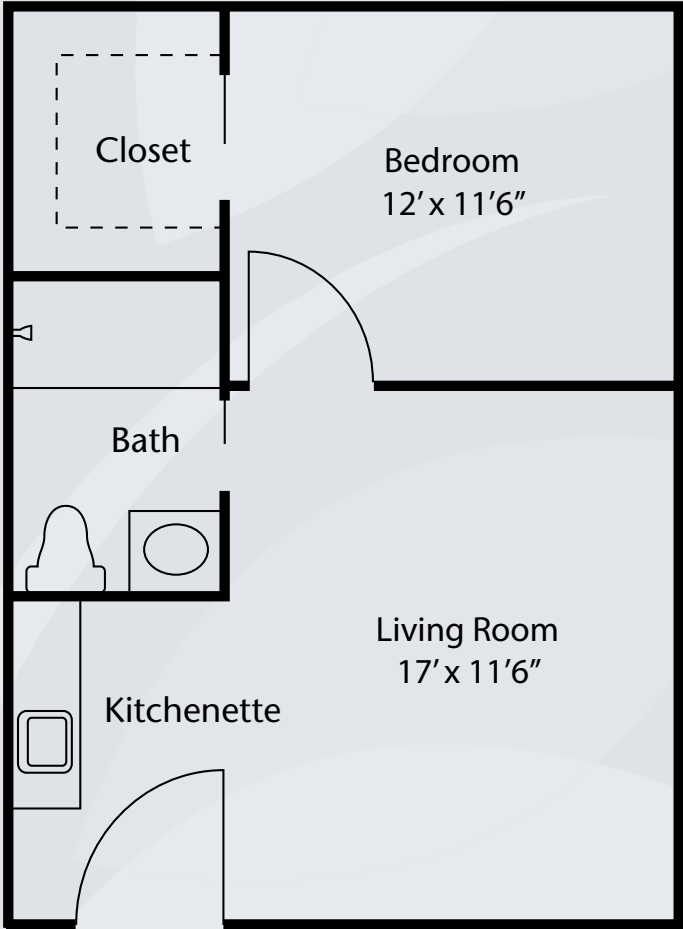

Floor Plans

Studio
337 sq. ft.

One Bedroom
589 sq. ft.

Dimensions are approximate. Floor plans may vary.

Brookdale Weatherford
800 Gartrell Place, Weatherford, OK 73096 | (580) 772-6600

brookdale.com