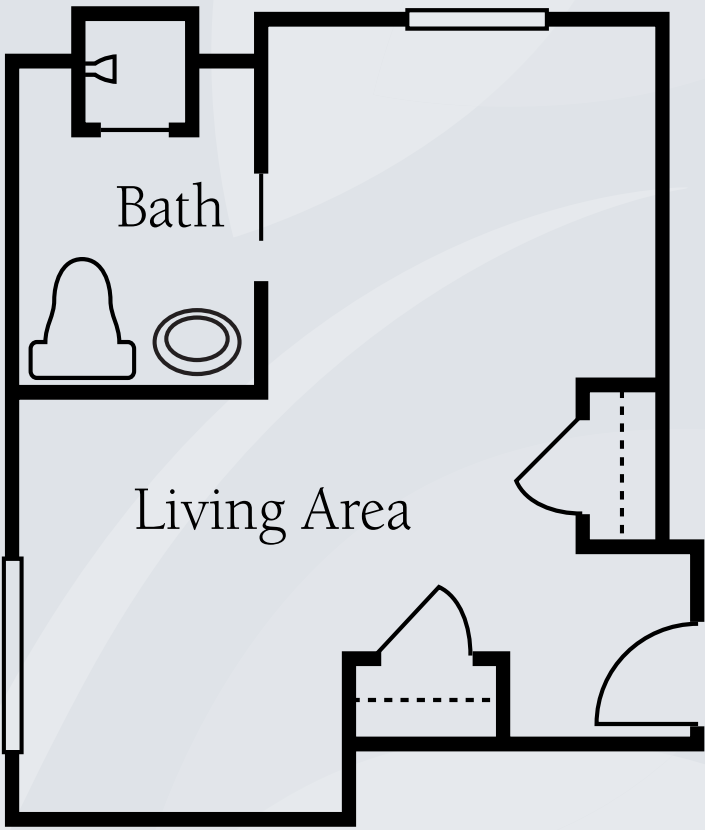

Floor Plans

Studio Unit
265 sq. ft.

Studio Unit
314 sq. ft.

Dimensions are approximate. Floor plans may vary.

Brookdale Bend
1099 NE Watt Way, Bend, Oregon 97701 | (541) 385-4717

brookdale.com

Floor Plans

Companion Studio Unit
302 sq. ft.

Companion Studio Unit
385 sq. ft.

Dimensions are approximate. Floor plans may vary.

Brookdale Bend
1099 NE Watt Way, Bend, Oregon 97701 | (541) 385-4717

brookdale.com