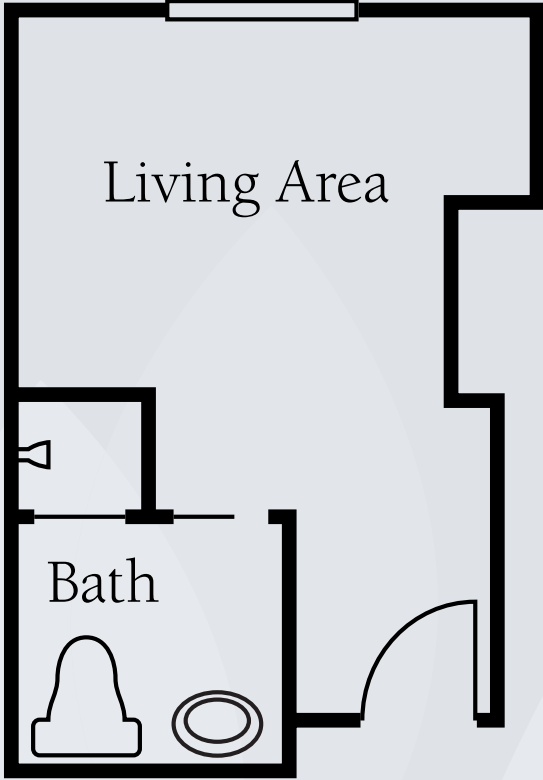

Floor Plans

Studio Unit
265 sq. ft.

Studio Unit
314 sq. ft.

Dimensions are approximate. Floor plans may vary.

Brookdale Bend
1099 NE Watt Way, Bend, Oregon 97701 | (541) 385-4717

brookdale.com

Floor Plans

Companion Studio Unit
302 sq. ft.

Companion Studio Unit
385 sq. ft.

Dimensions are approximate. Floor plans may vary.

Brookdale Bend
1099 NE Watt Way, Bend, Oregon 97701 | (541) 385-4717

brookdale.com