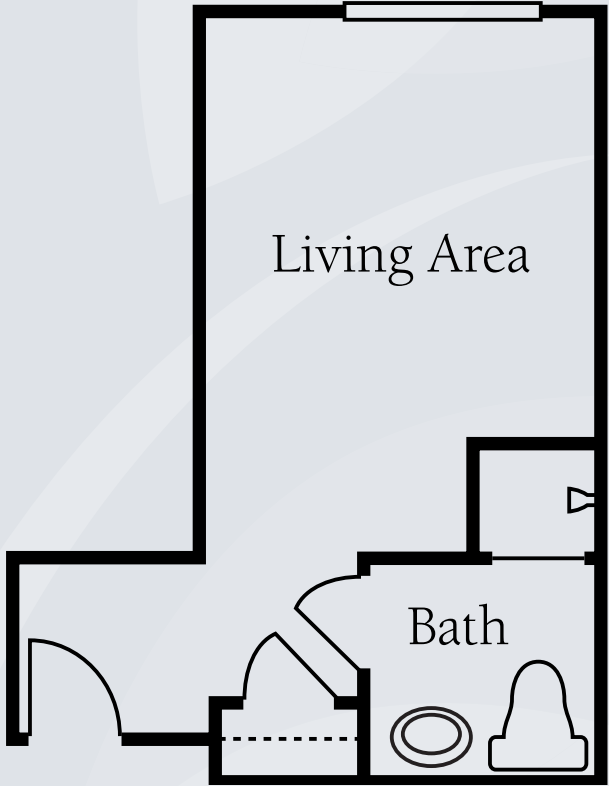

Floor Plans

Studio Unit
265 sq. ft.

Studio Unit
314 sq. ft.

Dimensions are approximate. Floor plans may vary.

Brookdale Bend
1099 NE Watt Way, Bend, Oregon 97701 | (541) 385-4717

brookdale.com

Floor Plans

Companion Studio Unit
302 sq. ft.

Companion Studio Unit
385 sq. ft.

Dimensions are approximate. Floor plans may vary.

Brookdale Bend
1099 NE Watt Way, Bend, Oregon 97701 | (541) 385-4717

brookdale.com