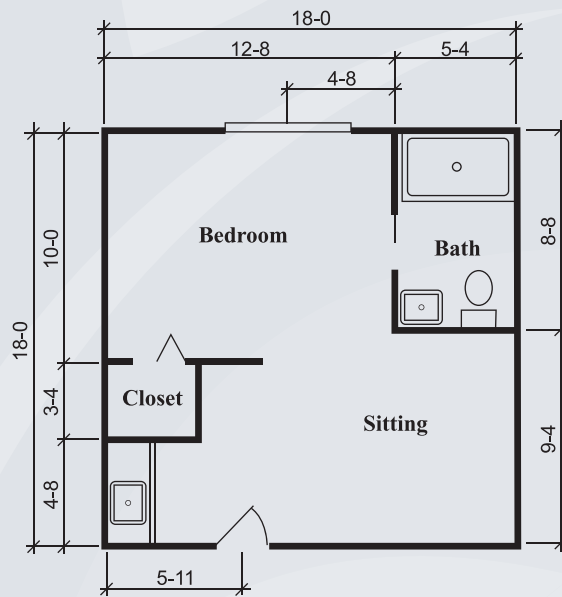

Floor Plans

Silverdale Suite
288 sq. ft.

Townsend Suite
324 sq. ft.

Richmond Suite
360 sq. ft.

Dimensions are approximate. Floor plans may vary.

Brookdale Beaver Creek

3839 Indian Ripple Road, Beaver Creek, OH 45440 | (937) 431-0455