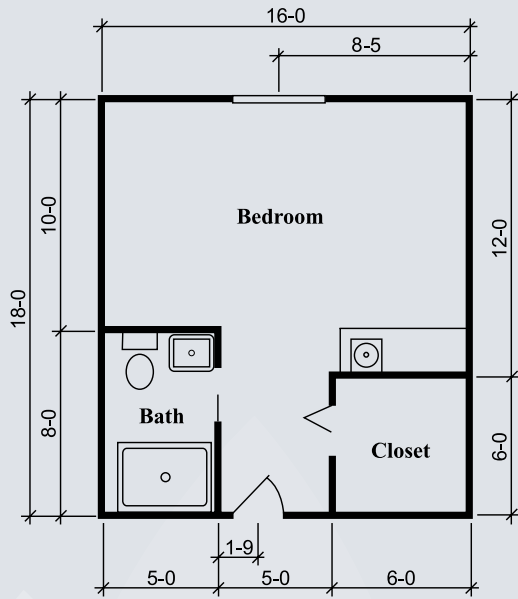

Floor Plans

Silverdale Suite
288 sq. ft.

Townsend Suite
324 sq. ft.

Richmond Suite
360 sq. ft.

Dimensions are approximate. Floor plans may vary.

Brookdale Beaver Creek

3839 Indian Ripple Road, Beaver Creek, OH 45440 | (937) 431-0455