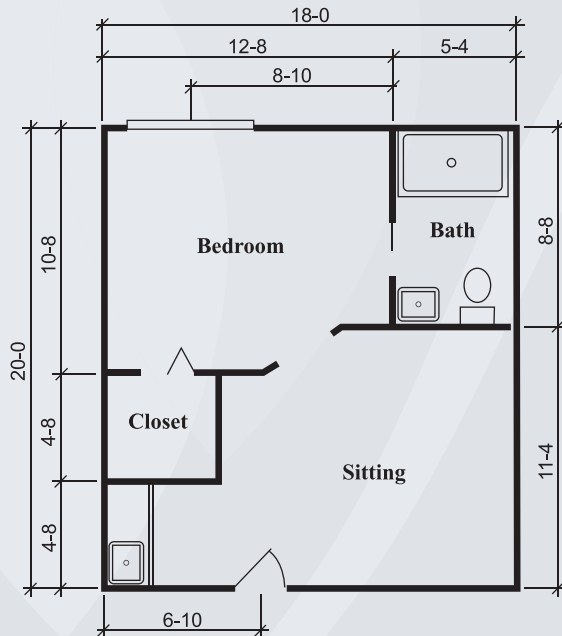

Floor Plans

Silverdale Suite
288 sq. ft.

Townsend Suite
324 sq. ft.

Richmond Suite
360 sq. ft.

Dimensions are approximate. Floor plans may vary.

Brookdale Beaver Creek

3839 Indian Ripple Road, Beaver Creek, OH 45440 | (937) 431-0455