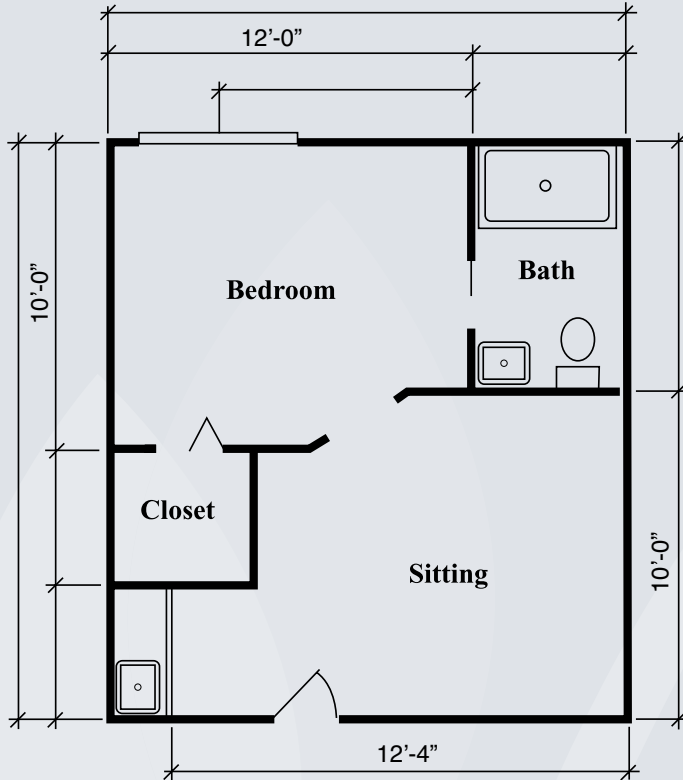

Floor Plans

Silverdale Suite
288 sq. ft.

Townsend Suite
324 sq. ft.

Dimensions are approximate. Floor plans may vary.

Brookdale Greenville
1401 North Broadway St., Greenville, OH 45331 | (937) 548-6800

brookdale.com

Floor Plans

Richmond Suite
360 sq. ft.

Beechwood Suite
561 sq. ft.

Dimensions are approximate. Floor plans may vary.

Brookdale Greenville
1401 North Broadway St., Greenville, OH 45331 | (937) 548-6800

brookdale.com