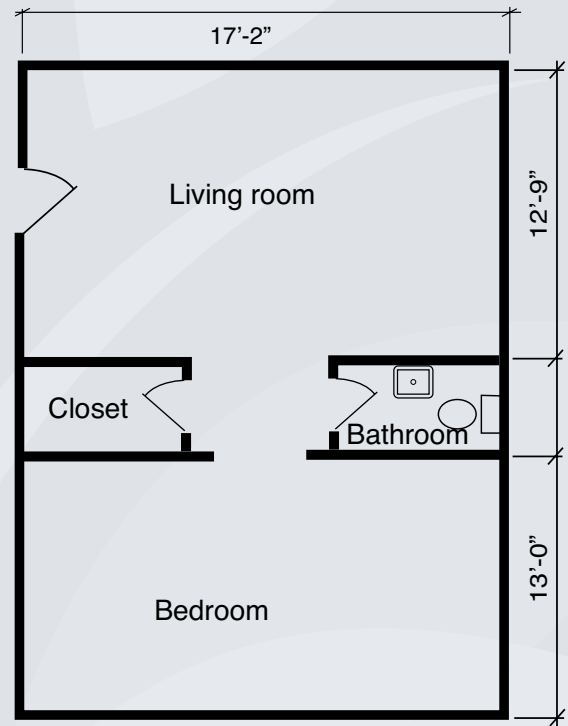

Floor Plans

Silverdale Suite
288 sq. ft.

Townsend Suite
324 sq. ft.

Dimensions are approximate. Floor plans may vary.

Brookdale Greenville
1401 North Broadway St., Greenville, OH 45331 | (937) 548-6800

brookdale.com

Floor Plans

Richmond Suite
360 sq. ft.

Beechwood Suite
561 sq. ft.

Dimensions are approximate. Floor plans may vary.

Brookdale Greenville
1401 North Broadway St., Greenville, OH 45331 | (937) 548-6800

brookdale.com