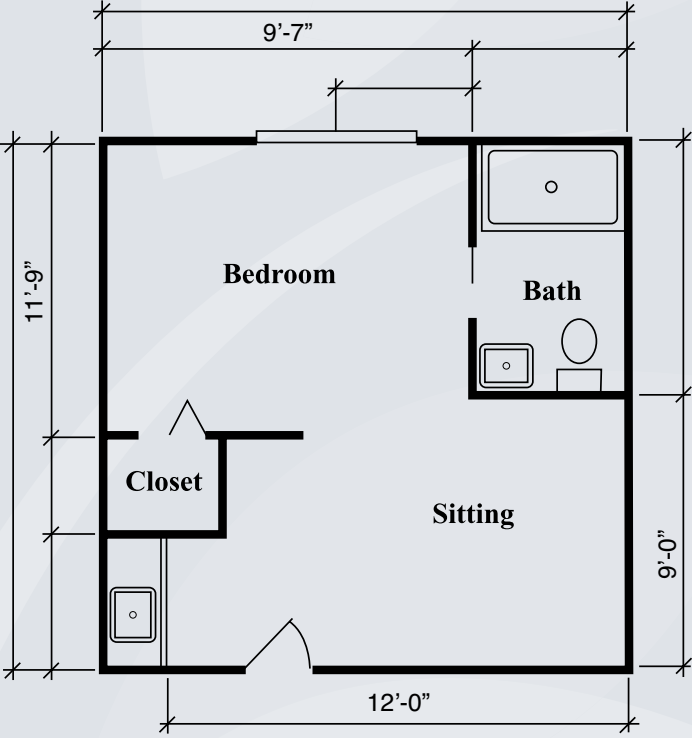

Floor Plans

Silverdale Suite
288 sq. ft.

Townsend Suite
324 sq. ft.

Dimensions are approximate. Floor plans may vary.

Brookdale Greenville
1401 North Broadway St., Greenville, OH 45331 | (937) 548-6800

brookdale.com

Floor Plans

Richmond Suite
360 sq. ft.

Beechwood Suite
561 sq. ft.

Dimensions are approximate. Floor plans may vary.

Brookdale Greenville
1401 North Broadway St., Greenville, OH 45331 | (937) 548-6800

brookdale.com