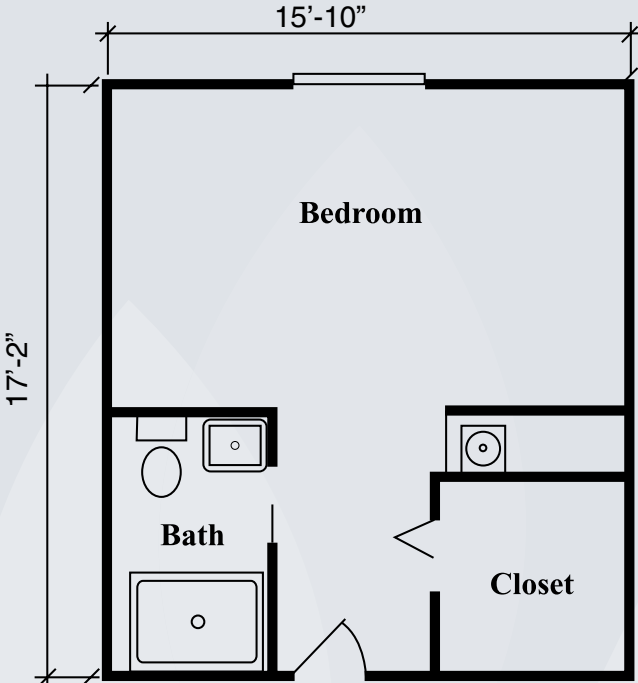

Floor Plans

Silverdale Suite
288 sq. ft.

Townsend Suite
324 sq. ft.

Dimensions are approximate. Floor plans may vary.

Brookdale Greenville
1401 North Broadway St., Greenville, OH 45331 | (937) 548-6800

brookdale.com

Floor Plans

Richmond Suite
360 sq. ft.

Beechwood Suite
561 sq. ft.

Dimensions are approximate. Floor plans may vary.

Brookdale Greenville
1401 North Broadway St., Greenville, OH 45331 | (937) 548-6800

brookdale.com