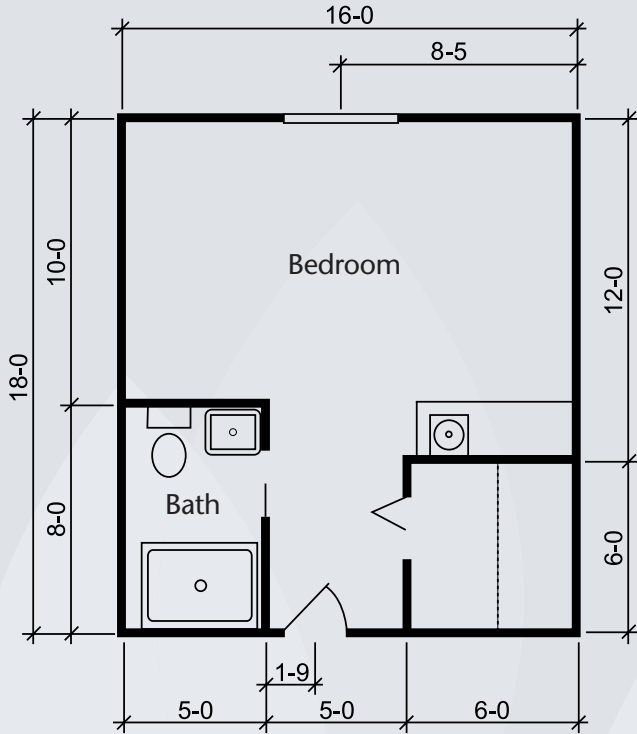

Floor Plans

Silverdale Suite
288 sq. ft.

Townsend Suite
324 sq. ft.

Dimensions are approximate. Floor plans may vary.

Brookdale Great Bend
1206 Patton Road, Great Bend, KS 67530 | (620) 792-7000

brookdale.com

Floor Plans

Richmond Suite
360 sq. ft.

Dimensions are approximate. Floor plans may vary.

Brookdale Great Bend
1206 Patton Road, Great Bend, KS 67530 | (620) 792-7000

brookdale.com