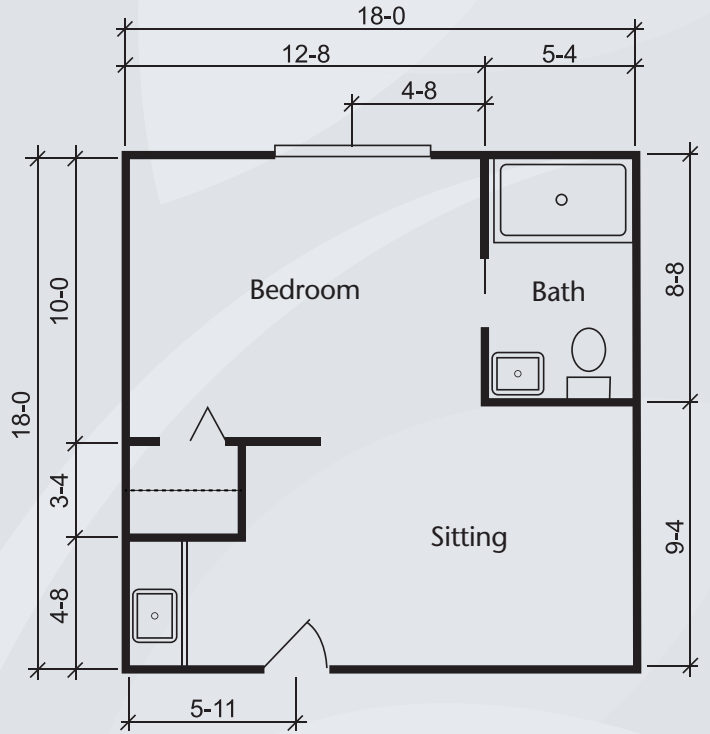

Floor Plans

Silverdale Suite
288 sq. ft.

Townsend Suite
324 sq. ft.

Dimensions are approximate. Floor plans may vary.

Brookdale Great Bend
1206 Patton Road, Great Bend, KS 67530 | (620) 792-7000

brookdale.com

Floor Plans

Richmond Suite
360 sq. ft.

Dimensions are approximate. Floor plans may vary.

Brookdale Great Bend
1206 Patton Road, Great Bend, KS 67530 | (620) 792-7000

brookdale.com