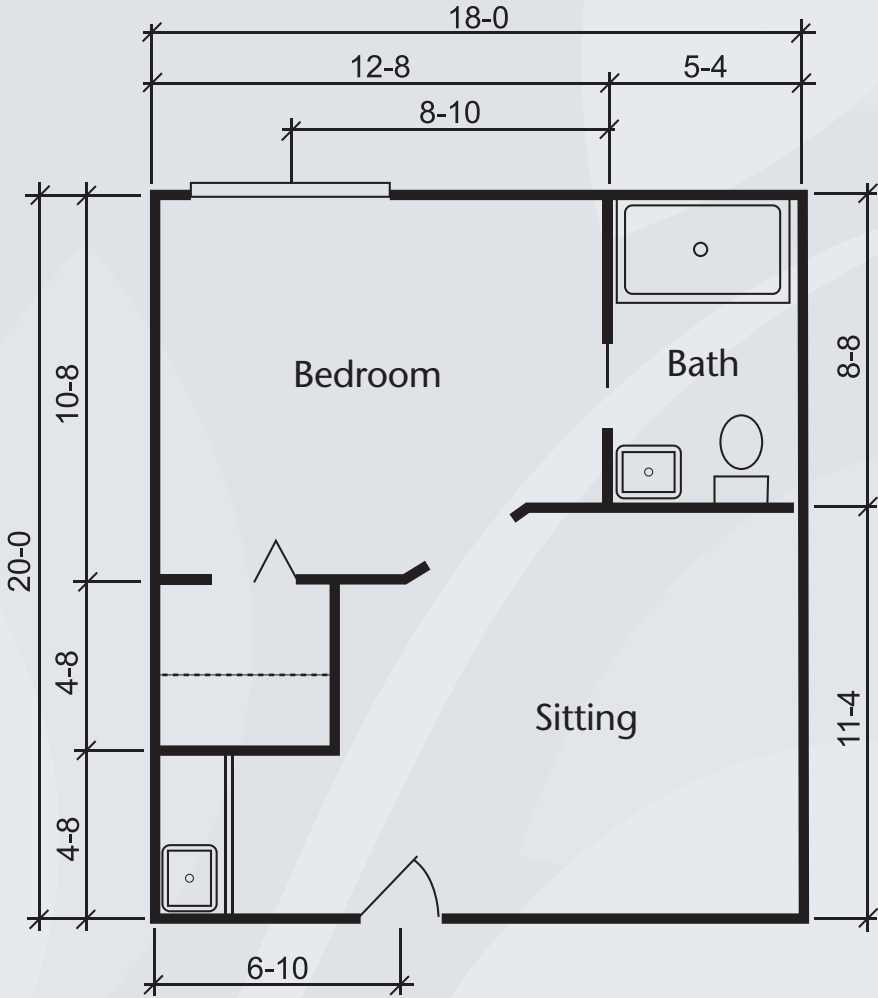

Floor Plans

Silverdale Suite
288 sq. ft.

Townsend Suite
324 sq. ft.

Dimensions are approximate. Floor plans may vary.

Brookdale Great Bend
1206 Patton Road, Great Bend, KS 67530 | (620) 792-7000

brookdale.com

Floor Plans

Richmond Suite
360 sq. ft.

Dimensions are approximate. Floor plans may vary.

Brookdale Great Bend
1206 Patton Road, Great Bend, KS 67530 | (620) 792-7000

brookdale.com