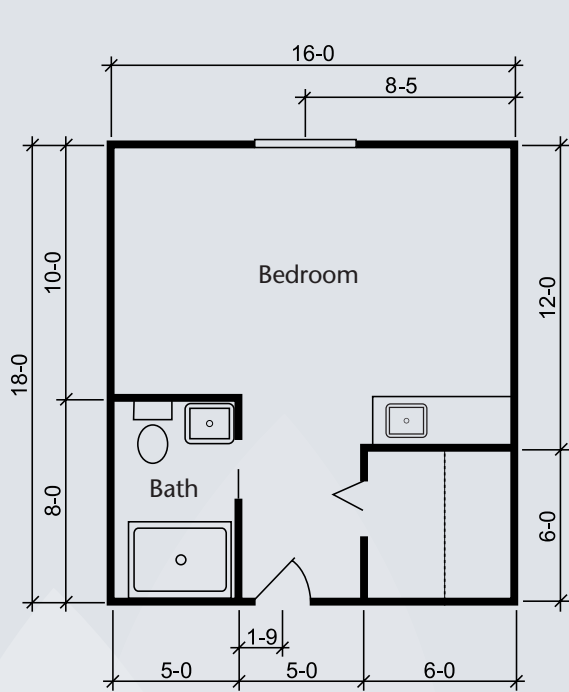

Floor Plans

Silverdale Suite
288 sq. ft.

Townsend Suite
324 sq. ft.

Richmond Suite
360 sq. ft.

Dimensions are approximate. Floor plans may vary.

Brookdale Derby
1709 East Walnut Grove Road, Derby, KS 67037 | (316) 788-6100