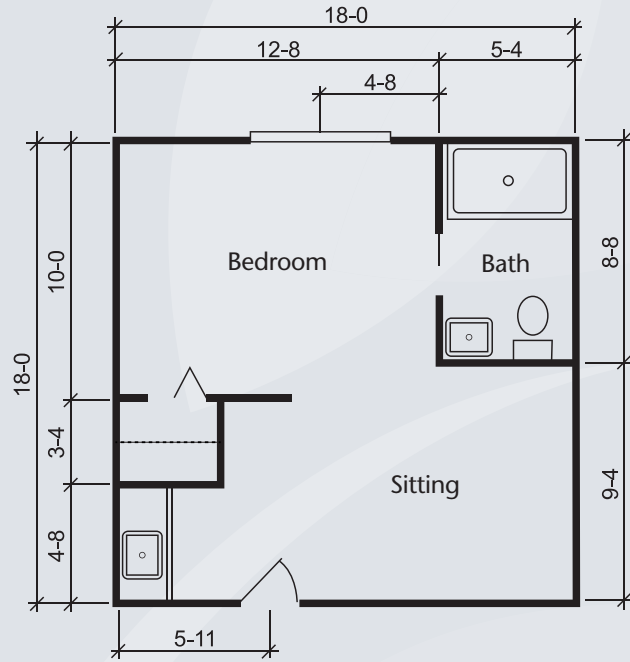

Floor Plans

Silverdale Suite
288 sq. ft.

Townsend Suite
324 sq. ft.

Richmond Suite
360 sq. ft.

Dimensions are approximate. Floor plans may vary.

Brookdale Derby
1709 East Walnut Grove Road, Derby, KS 67037 | (316) 788-6100