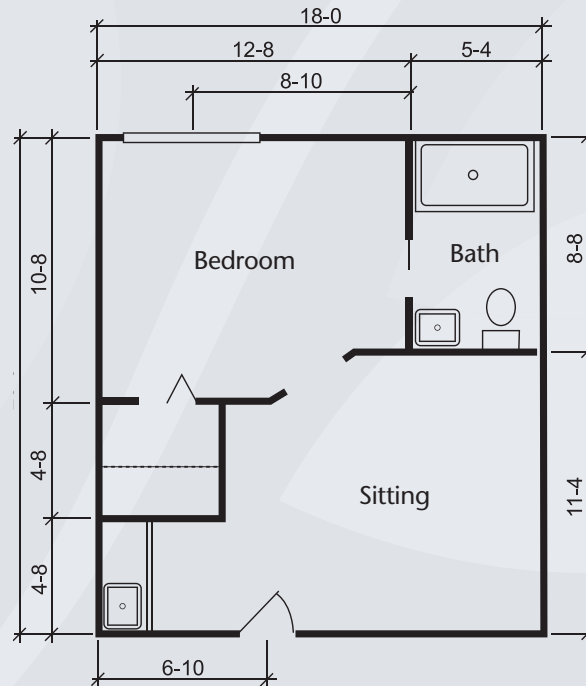

Floor Plans

Silverdale Suite
288 sq. ft.

Townsend Suite
324 sq. ft.

Richmond Suite
360 sq. ft.

Dimensions are approximate. Floor plans may vary.

Brookdale Derby
1709 East Walnut Grove Road, Derby, KS 67037 | (316) 788-6100