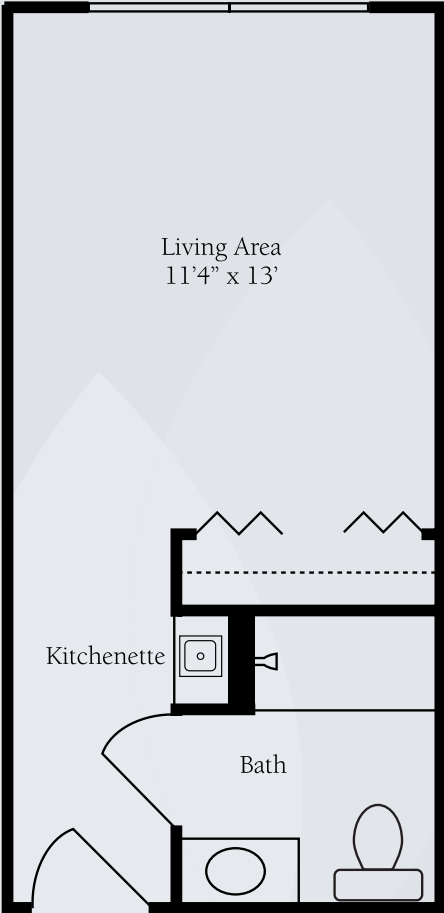

Floor Plans

Studio
259 sq. ft.

Suite
296 sq. ft.

Dimensions are approximate. Floor plans may vary.

Brookdale La Crosse
3141 East Avenue South, La Crosse, WI 54601 | (608) 788-7730

brookdale.com