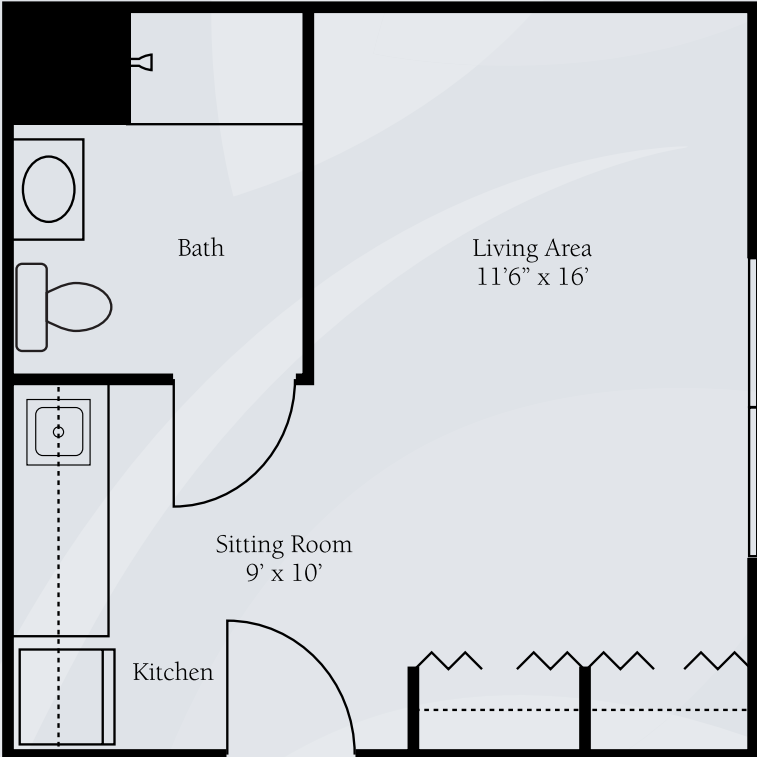

Floor Plans

Studio
259 sq. ft.

Suite
296 sq. ft.

Dimensions are approximate. Floor plans may vary.

Brookdale La Crosse
3141 East Avenue South, La Crosse, WI 54601 | (608) 788-7730

brookdale.com