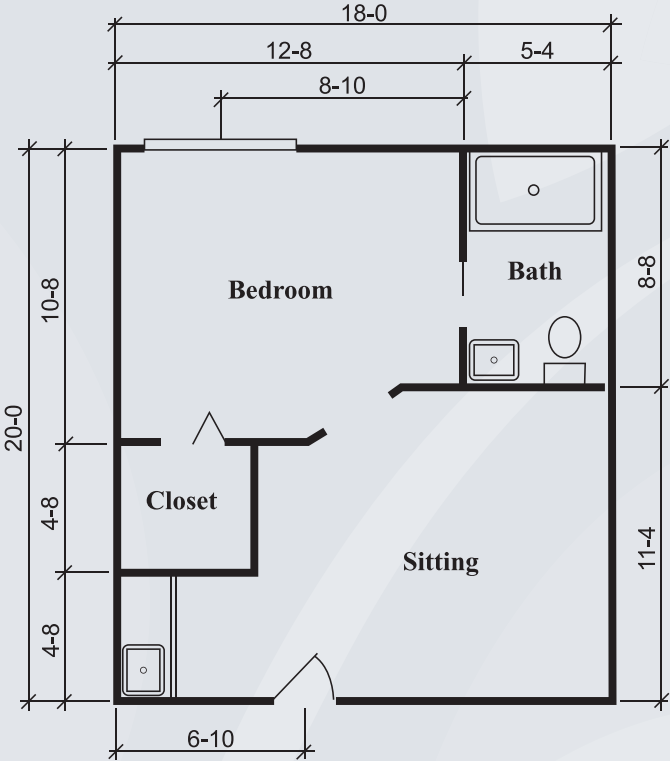

Floor Plans

Silverdale Suite
288 sq. ft.

Townsend Suite
324 sq. ft.

Dimensions are approximate. Floor plans may vary.

Brookdale North Loveland
2895 North Empire, Loveland, CO 80538 | (970) 667-9500

brookdale.com

Floor Plans

Richmond Suite
360 sq. ft.

Dimensions are approximate. Floor plans may vary.

Brookdale North Loveland
2895 North Empire, Loveland, CO 80538 | (970) 667-9500

brookdale.com