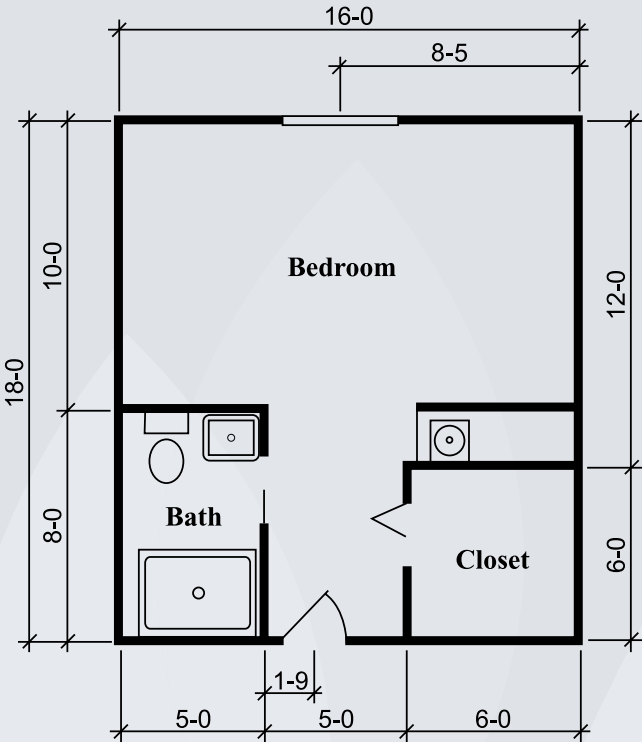

Floor Plans

Silverdale Suite
288 sq. ft.

Townsend Suite
324 sq. ft.

Dimensions are approximate. Floor plans may vary.

Brookdale North Loveland
2895 North Empire, Loveland, CO 80538 | (970) 667-9500

brookdale.com

Floor Plans

Richmond Suite
360 sq. ft.

Dimensions are approximate. Floor plans may vary.

Brookdale North Loveland
2895 North Empire, Loveland, CO 80538 | (970) 667-9500

brookdale.com