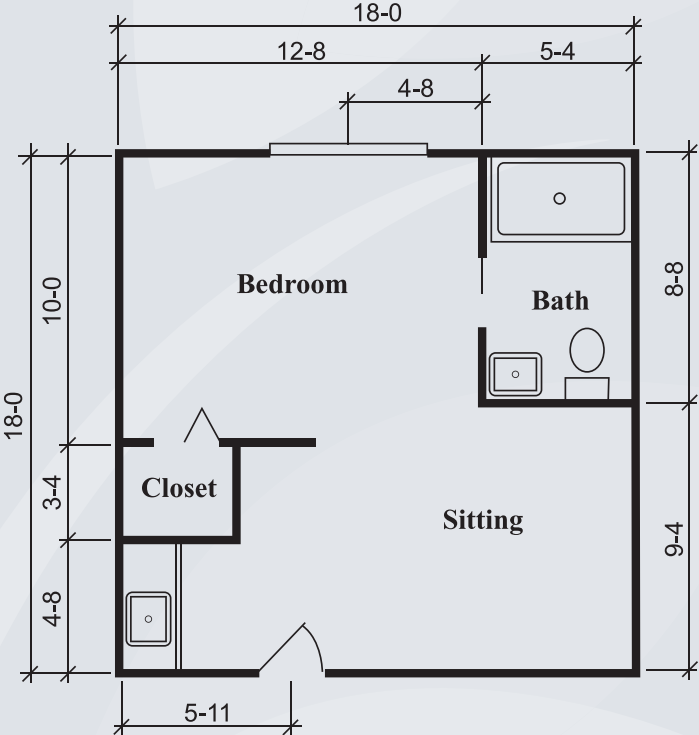

Floor Plans

Silverdale Suite
288 sq. ft.

Townsend Suite
324 sq. ft.

Dimensions are approximate. Floor plans may vary.

Brookdale North Loveland
2895 North Empire, Loveland, CO 80538 | (970) 667-9500

brookdale.com

Floor Plans

Richmond Suite
360 sq. ft.

Dimensions are approximate. Floor plans may vary.

Brookdale North Loveland
2895 North Empire, Loveland, CO 80538 | (970) 667-9500

brookdale.com