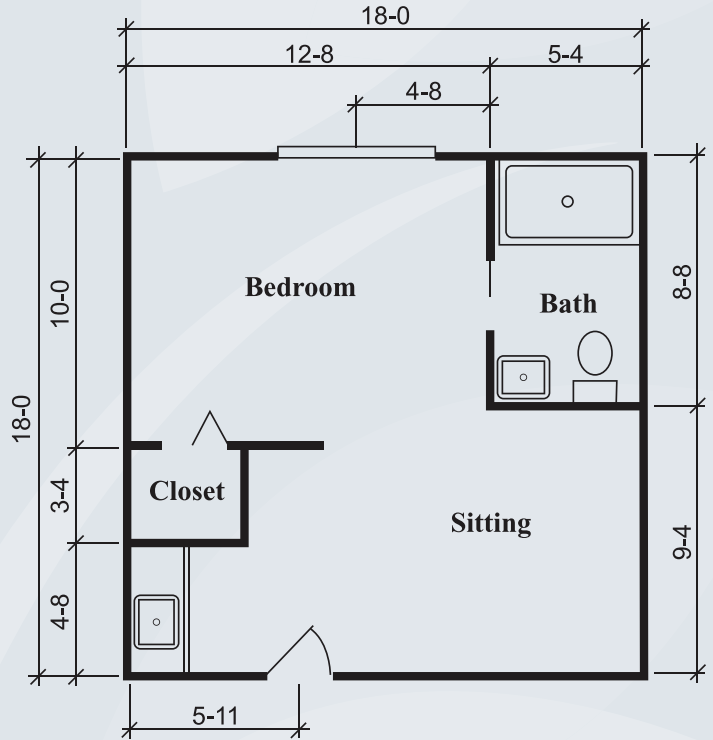

Floor Plans

Silverdale Suite
288 sq. ft.

Townsend Suite
324 sq. ft.

Dimensions are approximate. Floor plans may vary.

Brookdale Longmont | Formerly Sterling House® Longmont
2240 Pratt Street, Longmont, CO 80501 | (303) 682-1066

brookdale.com

Floor Plans

Richmond Suite
360 sq. ft.

Dimensions are approximate. Floor plans may vary.

Brookdale Longmont | Formerly Sterling House® Longmont
2240 Pratt Street, Longmont, CO 80501 | (303) 682-1066