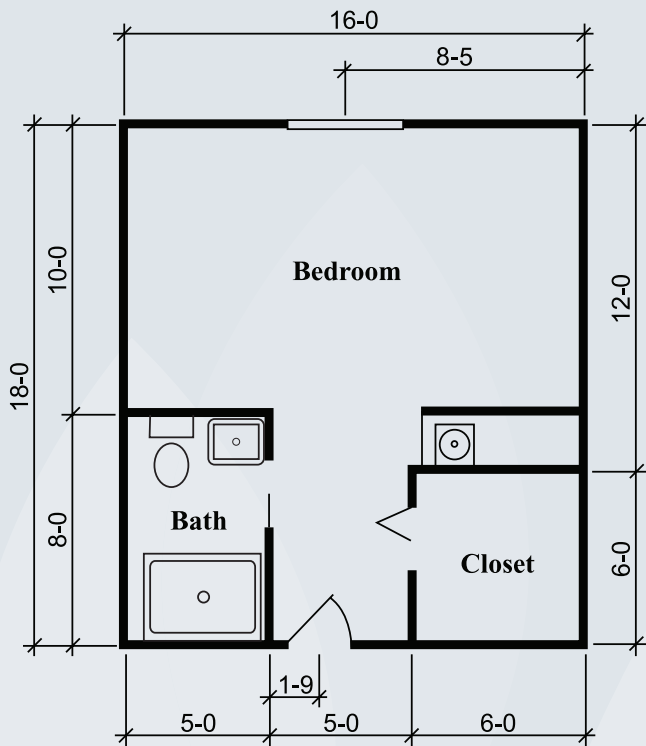

Floor Plans

Silverdale Suite
288 sq. ft.

Townsend Suite
324 sq. ft.

Dimensions are approximate. Floor plans may vary.

Brookdale Longmont | Formerly Sterling House® Longmont
2240 Pratt Street, Longmont, CO 80501 | (303) 682-1066

brookdale.com

Floor Plans

Richmond Suite
360 sq. ft.

Dimensions are approximate. Floor plans may vary.

Brookdale Longmont | Formerly Sterling House® Longmont
2240 Pratt Street, Longmont, CO 80501 | (303) 682-1066