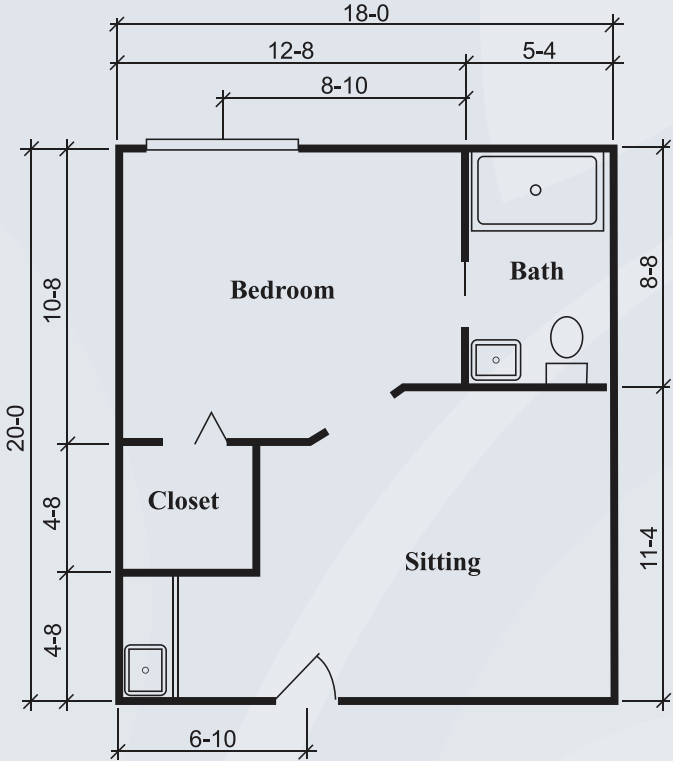

Floor Plans

Silverdale Suite
288 sq. ft.

Townsend Suite
324 sq. ft.

Dimensions are approximate. Floor plans may vary.

Brookdale Longmont | Formerly Sterling House® Longmont
2240 Pratt Street, Longmont, CO 80501 | (303) 682-1066

brookdale.com

Floor Plans

Richmond Suite
360 sq. ft.

Dimensions are approximate. Floor plans may vary.

Brookdale Longmont | Formerly Sterling House® Longmont
2240 Pratt Street, Longmont, CO 80501 | (303) 682-1066