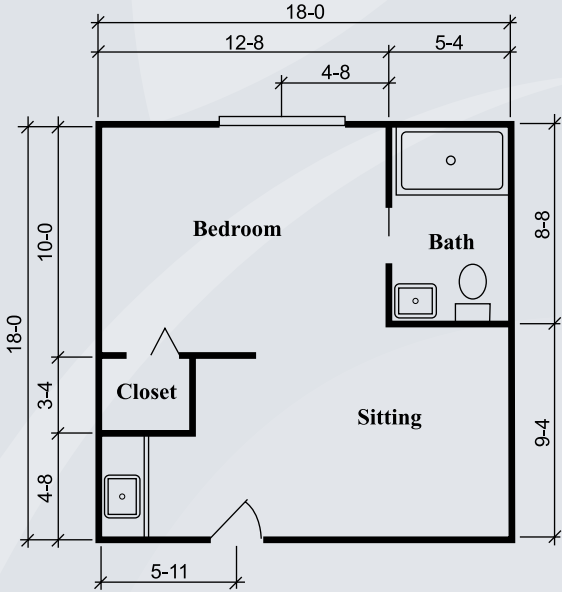

# Floor Plans

**Silverdale Suite**  
288 sq. ft.

**Townsend Suite**  
324 sq. ft.

*Dimensions are approximate. Floor plans may vary.*

**Brookdale Peoria**  
8989 West Greenbrian Drive, Peoria, Arizona 85382 | (623) 583-1704

# Floor Plans

**Richmond Suite**  
360 sq. ft.

**Ashton Suite**  
372 sq. ft.

*Dimensions are approximate. Floor plans may vary.*

**Brookdale Peoria**  
8989 West Greenbrian Drive, Peoria, Arizona 85382 | (623) 583-1704

# Floor Plans

Windsor Suite  
483 sq. ft.

Dimensions are approximate. Floor plans may vary.

**Brookdale Peoria**  
8989 West Greenbrian Drive, Peoria, Arizona 85382 | (623) 583-1704

[brookdale.com](http://brookdale.com)