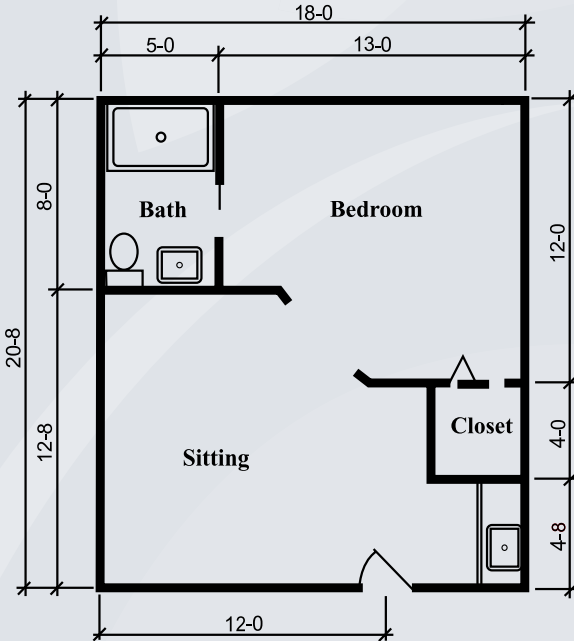

# Floor Plans

**Silverdale Suite**  
288 sq. ft.

**Townsend Suite**  
324 sq. ft.

*Dimensions are approximate. Floor plans may vary.*

**Brookdale Peoria**  
8989 West Greenbrian Drive, Peoria, Arizona 85382 | (623) 583-1704

# Floor Plans

**Richmond Suite**  
360 sq. ft.

**Ashton Suite**  
372 sq. ft.

*Dimensions are approximate. Floor plans may vary.*

**Brookdale Peoria**  
8989 West Greenbrian Drive, Peoria, Arizona 85382 | (623) 583-1704

# Floor Plans

Windsor Suite  
483 sq. ft.

Dimensions are approximate. Floor plans may vary.

**Brookdale Peoria**  
8989 West Greenbrian Drive, Peoria, Arizona 85382 | (623) 583-1704

[brookdale.com](http://brookdale.com)