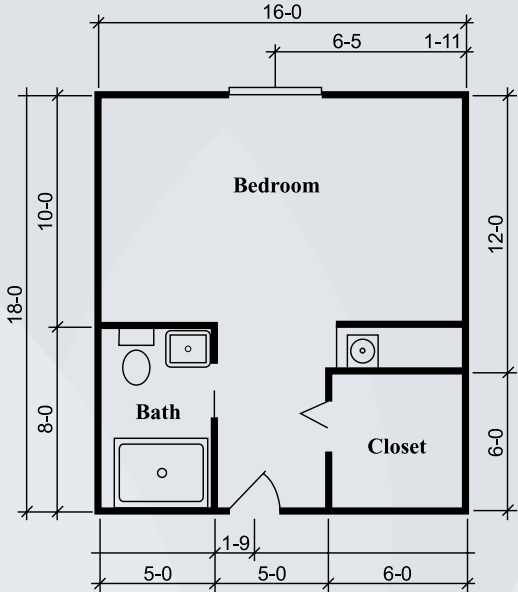

# Floor Plans

**Silverdale Suite**  
288 sq. ft.

**Townsend Suite**  
324 sq. ft.

*Dimensions are approximate. Floor plans may vary.*

**Brookdale Peoria**  
8989 West Greenbrian Drive, Peoria, Arizona 85382 | (623) 583-1704

# Floor Plans

**Richmond Suite**  
360 sq. ft.

**Ashton Suite**  
372 sq. ft.

*Dimensions are approximate. Floor plans may vary.*

**Brookdale Peoria**  
8989 West Greenbrian Drive, Peoria, Arizona 85382 | (623) 583-1704

# Floor Plans

Windsor Suite  
483 sq. ft.

Dimensions are approximate. Floor plans may vary.

**Brookdale Peoria**  
8989 West Greenbrian Drive, Peoria, Arizona 85382 | (623) 583-1704

[brookdale.com](http://brookdale.com)