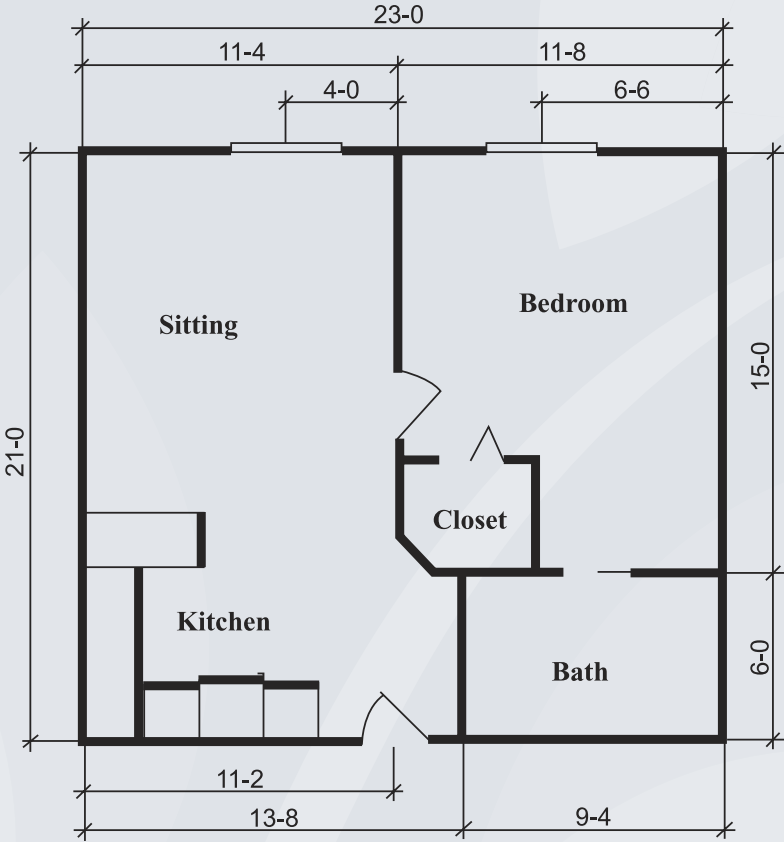

# Floor Plans

**Silverdale Suite**  
288 sq. ft.

**Townsend Suite**  
324 sq. ft.

*Dimensions are approximate. Floor plans may vary.*

**Brookdale Peoria**  
8989 West Greenbrian Drive, Peoria, Arizona 85382 | (623) 583-1704

# Floor Plans

**Richmond Suite**  
360 sq. ft.

**Ashton Suite**  
372 sq. ft.

*Dimensions are approximate. Floor plans may vary.*

**Brookdale Peoria**  
8989 West Greenbrian Drive, Peoria, Arizona 85382 | (623) 583-1704

# Floor Plans

Windsor Suite  
483 sq. ft.

Dimensions are approximate. Floor plans may vary.

**Brookdale Peoria**  
8989 West Greenbrian Drive, Peoria, Arizona 85382 | (623) 583-1704

[brookdale.com](http://brookdale.com)