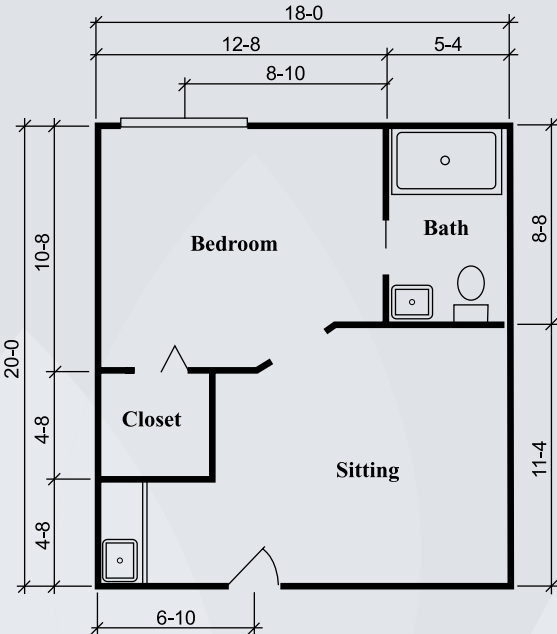

# Floor Plans

**Silverdale Suite**  
288 sq. ft.

**Townsend Suite**  
324 sq. ft.

*Dimensions are approximate. Floor plans may vary.*

**Brookdale Peoria**  
8989 West Greenbrian Drive, Peoria, Arizona 85382 | (623) 583-1704

# Floor Plans

**Richmond Suite**  
360 sq. ft.

**Ashton Suite**  
372 sq. ft.

*Dimensions are approximate. Floor plans may vary.*

**Brookdale Peoria**  
8989 West Greenbrian Drive, Peoria, Arizona 85382 | (623) 583-1704

# Floor Plans

Windsor Suite  
483 sq. ft.

Dimensions are approximate. Floor plans may vary.

**Brookdale Peoria**  
8989 West Greenbrian Drive, Peoria, Arizona 85382 | (623) 583-1704

[brookdale.com](http://brookdale.com)