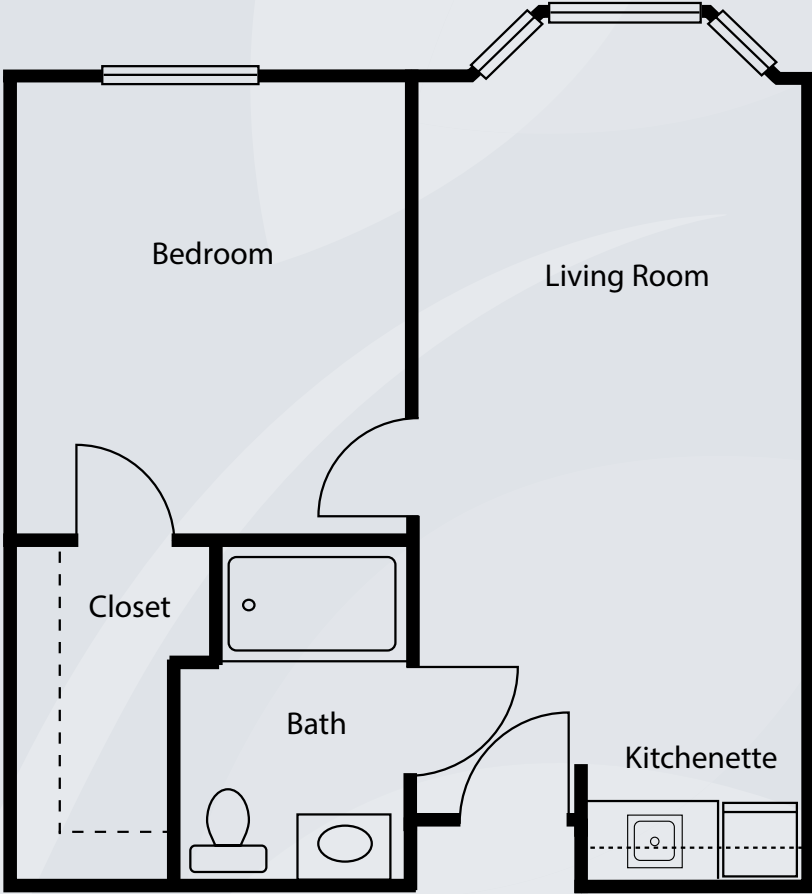

Floor Plans | Assisted Living

Studio
302 sq. ft.

One Bedroom
487 sq. ft.

Dimensions are approximate. Floor plans may vary.

Brookdale Mariana Butte
215 Shupe Circle, Loveland, CO 80537 | (970) 622-0012

brookdale.com

Floor Plans | Alzheimer's & Dementia Care

Unit Type A
302 sq. ft.

Dimensions are approximate. Floor plans may vary.

Brookdale Mariana Butte
215 Shupe Circle, Loveland, CO 80537 | (970) 622-0012

brookdale.com