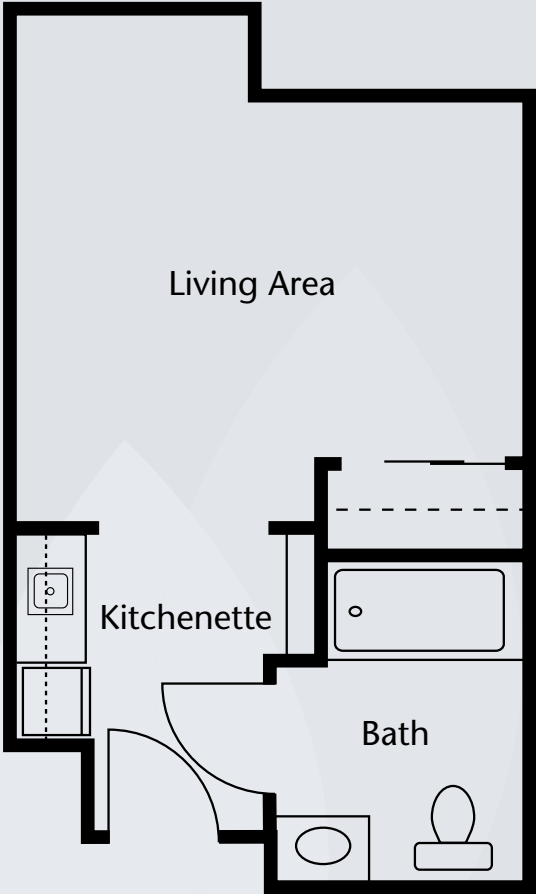

Floor Plans | Assisted Living

Studio
302 sq. ft.

One Bedroom
487 sq. ft.

Dimensions are approximate. Floor plans may vary.

Brookdale Mariana Butte
215 Shupe Circle, Loveland, CO 80537 | (970) 622-0012

brookdale.com

Floor Plans | Alzheimer's & Dementia Care

Unit Type A
302 sq. ft.

Dimensions are approximate. Floor plans may vary.

Brookdale Mariana Butte
215 Shupe Circle, Loveland, CO 80537 | (970) 622-0012

brookdale.com