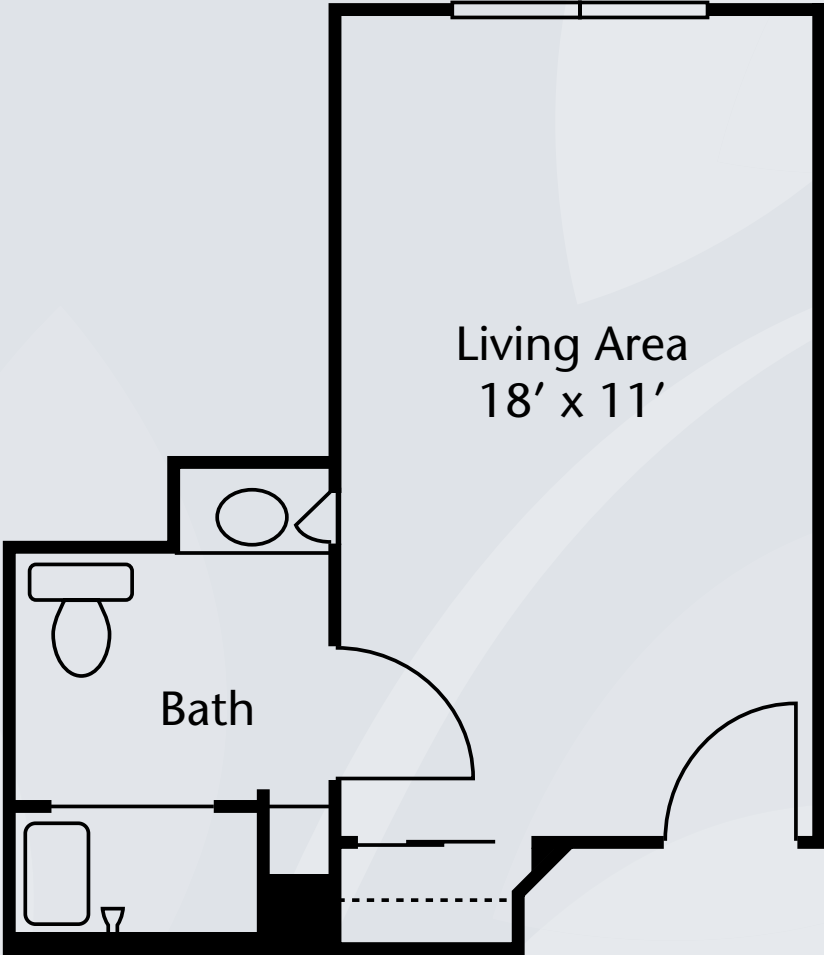

Floor Plans | Assisted Living

Studio
302 sq. ft.

One Bedroom
487 sq. ft.

Dimensions are approximate. Floor plans may vary.

Brookdale Mariana Butte
215 Shupe Circle, Loveland, CO 80537 | (970) 622-0012

brookdale.com

Floor Plans | Alzheimer's & Dementia Care

Unit Type A
302 sq. ft.

Dimensions are approximate. Floor plans may vary.

Brookdale Mariana Butte
215 Shupe Circle, Loveland, CO 80537 | (970) 622-0012

brookdale.com