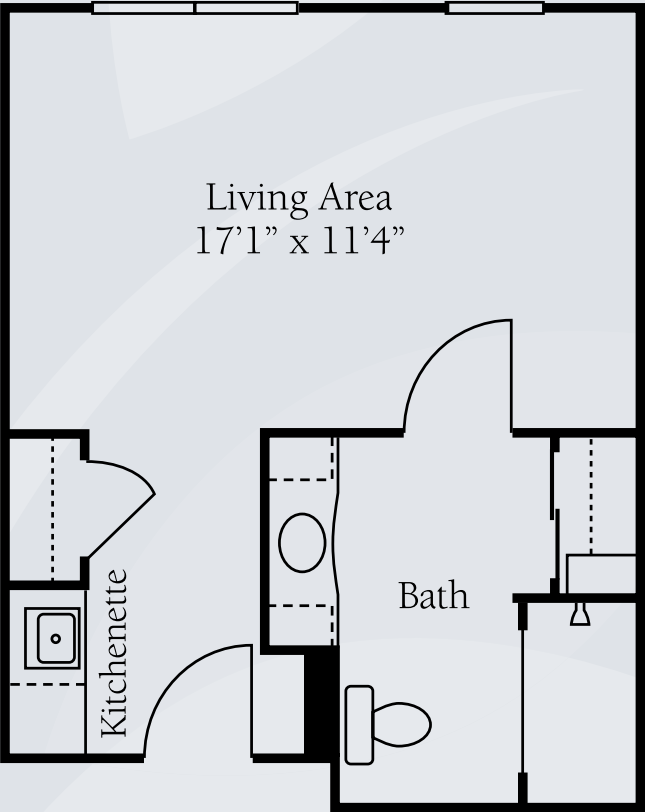

Floor Plans | Clare Bridge

Private Suite
315 sq. ft.

Semi-Private Suite
621 sq. ft.

Dimensions are approximate. Floor plans may vary.

Brookdale Fort Collins
1008 Rule Drive, Fort Collins, CO 80525 | (970) 266-0700

brookdale.com

Floor Plans | Crossings Program

Private Suite A
329 sq. ft.

Private Suite B
346 sq. ft.

Dimensions are approximate. Floor plans may vary.

Brookdale Fort Collins
1008 Rule Drive, Fort Collins, CO 80525 | (970) 266-0700

brookdale.com

Floor Plans | Crossings Program

Private Suite C
363 sq. ft.

Dimensions are approximate. Floor plans may vary.

Brookdale Fort Collins
1008 Rule Drive, Fort Collins, CO 80525 | (970) 266-0700

brookdale.com