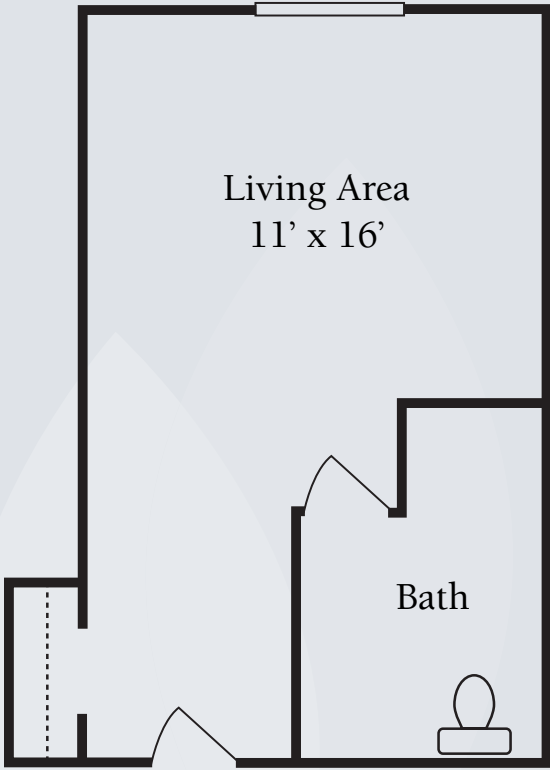

Floor Plans | Clare Bridge

Private Suite
315 sq. ft.

Semi-Private Suite
621 sq. ft.

Dimensions are approximate. Floor plans may vary.

Brookdale Fort Collins
1008 Rule Drive, Fort Collins, CO 80525 | (970) 266-0700

brookdale.com

Floor Plans | Crossings Program

Private Suite A
329 sq. ft.

Private Suite B
346 sq. ft.

Dimensions are approximate. Floor plans may vary.

Brookdale Fort Collins
1008 Rule Drive, Fort Collins, CO 80525 | (970) 266-0700

brookdale.com

Floor Plans | Crossings Program

Private Suite C
363 sq. ft.

Dimensions are approximate. Floor plans may vary.

Brookdale Fort Collins
1008 Rule Drive, Fort Collins, CO 80525 | (970) 266-0700

brookdale.com