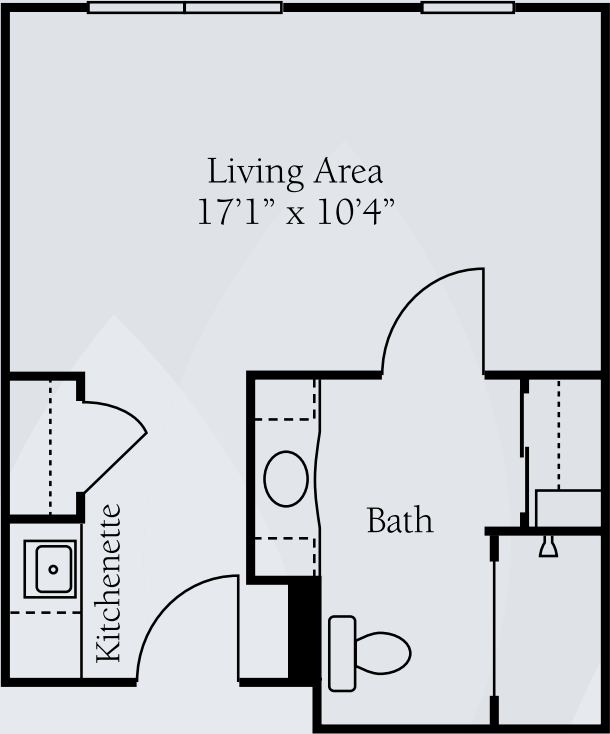

Floor Plans | Clare Bridge

Private Suite
315 sq. ft.

Semi-Private Suite
621 sq. ft.

Dimensions are approximate. Floor plans may vary.

Brookdale Fort Collins
1008 Rule Drive, Fort Collins, CO 80525 | (970) 266-0700

brookdale.com

Floor Plans | Crossings Program

Private Suite A
329 sq. ft.

Private Suite B
346 sq. ft.

Dimensions are approximate. Floor plans may vary.

Brookdale Fort Collins
1008 Rule Drive, Fort Collins, CO 80525 | (970) 266-0700

brookdale.com

Floor Plans | Crossings Program

Private Suite C
363 sq. ft.

Dimensions are approximate. Floor plans may vary.

Brookdale Fort Collins
1008 Rule Drive, Fort Collins, CO 80525 | (970) 266-0700

brookdale.com