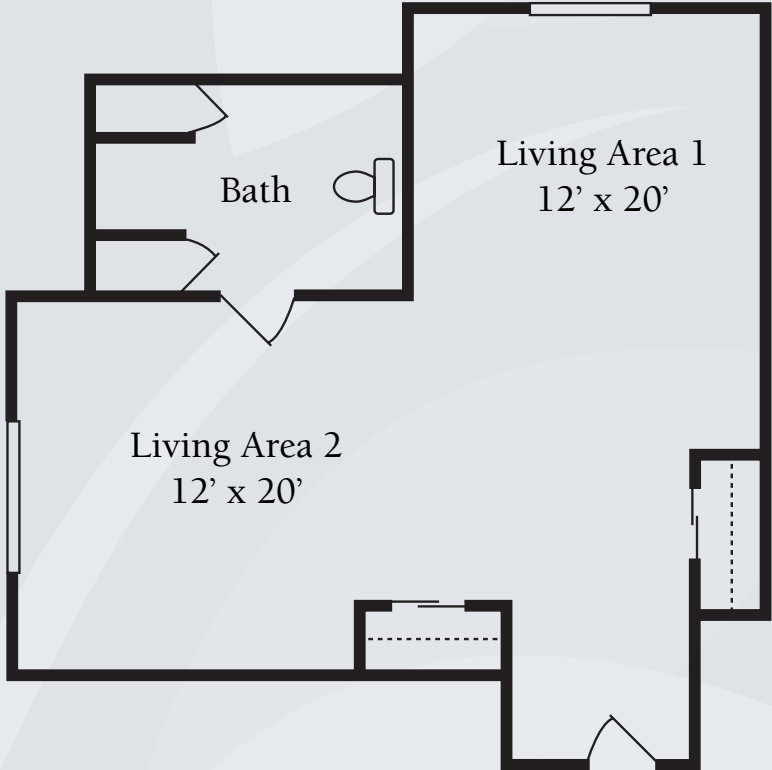

Floor Plans | Clare Bridge

Private Suite
315 sq. ft.

Semi-Private Suite
621 sq. ft.

Dimensions are approximate. Floor plans may vary.

Brookdale Fort Collins
1008 Rule Drive, Fort Collins, CO 80525 | (970) 266-0700

brookdale.com

Floor Plans | Crossings Program

Private Suite A
329 sq. ft.

Private Suite B
346 sq. ft.

Dimensions are approximate. Floor plans may vary.

Brookdale Fort Collins
1008 Rule Drive, Fort Collins, CO 80525 | (970) 266-0700

brookdale.com

Floor Plans | Crossings Program

Private Suite C
363 sq. ft.

Dimensions are approximate. Floor plans may vary.

Brookdale Fort Collins
1008 Rule Drive, Fort Collins, CO 80525 | (970) 266-0700

brookdale.com