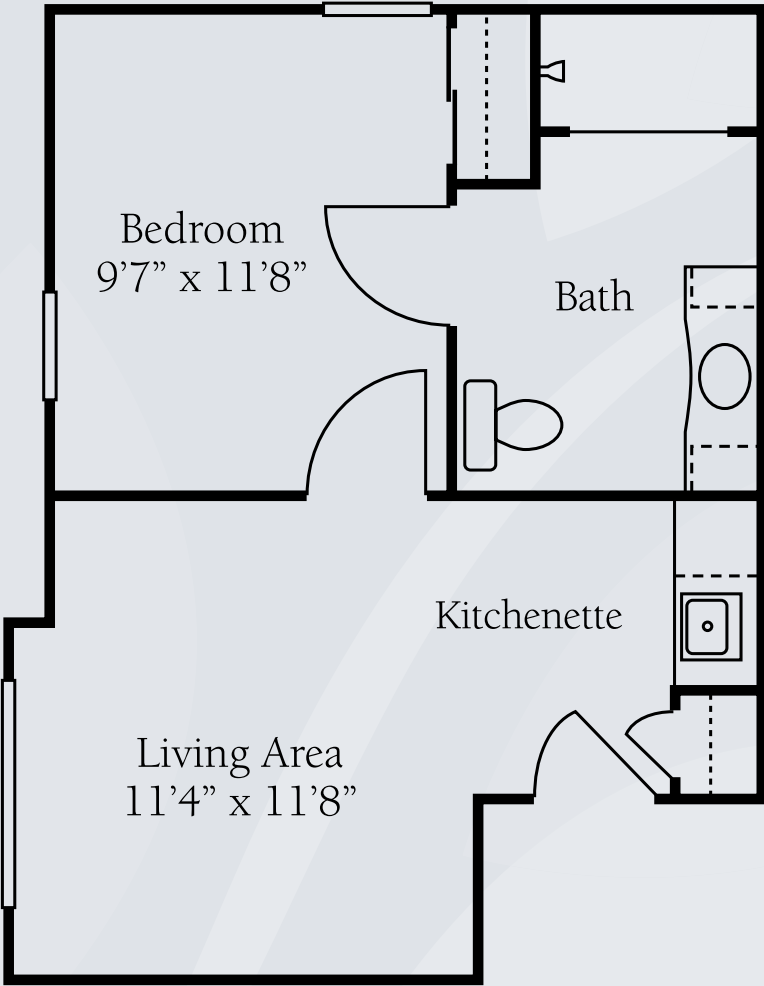

Floor Plans | Clare Bridge

Private Suite
315 sq. ft.

Semi-Private Suite
621 sq. ft.

Dimensions are approximate. Floor plans may vary.

Brookdale Fort Collins
1008 Rule Drive, Fort Collins, CO 80525 | (970) 266-0700

brookdale.com

Floor Plans | Crossings Program

Private Suite A
329 sq. ft.

Private Suite B
346 sq. ft.

Dimensions are approximate. Floor plans may vary.

Brookdale Fort Collins
1008 Rule Drive, Fort Collins, CO 80525 | (970) 266-0700

brookdale.com

Floor Plans | Crossings Program

Private Suite C
363 sq. ft.

Dimensions are approximate. Floor plans may vary.

Brookdale Fort Collins
1008 Rule Drive, Fort Collins, CO 80525 | (970) 266-0700

brookdale.com