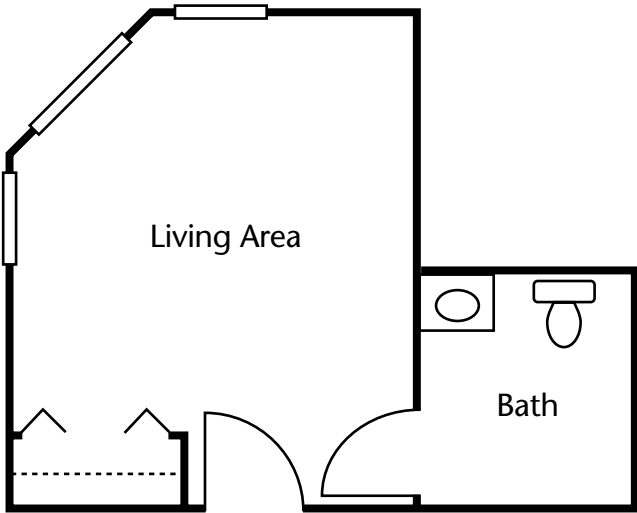

Floor Plans

Private Suite A

Private Suite B

Brookdale Oro Valley
10175 North Oracle Road
Oro Valley, AZ 85704
(520) 544-4300

Dimensions are approximate. Floor plans may vary.

Floor Plans

Companion Suite

Brookdale Oro Valley
10175 North Oracle Road
Oro Valley, AZ 85704
(520) 544-4300

Dimensions are approximate. Floor plans may vary.