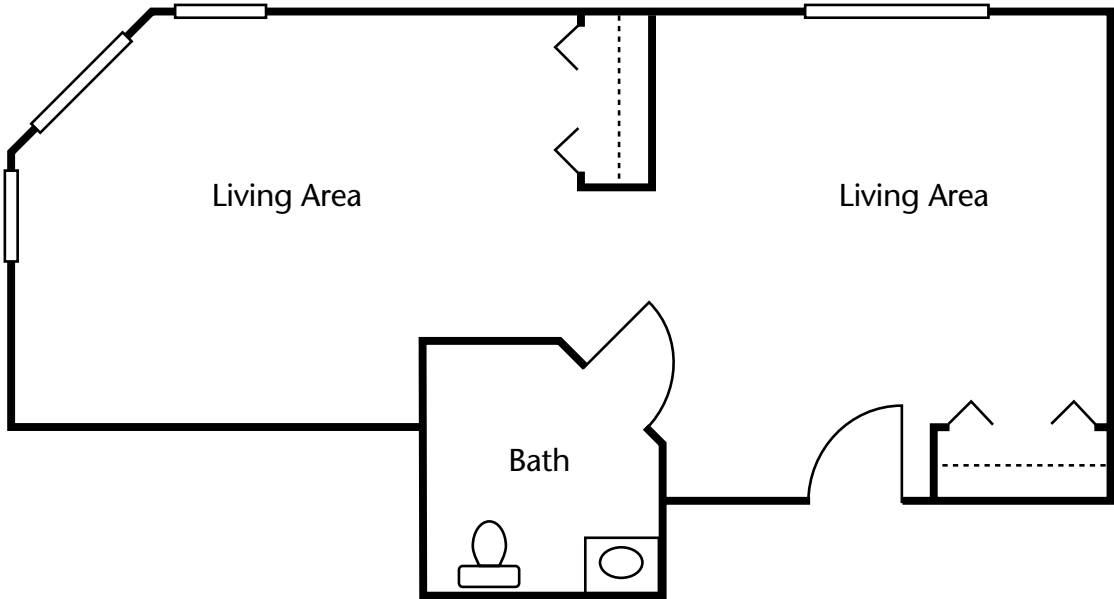

Floor Plans

Private Suite A

Private Suite B

Brookdale Oro Valley
10175 North Oracle Road
Oro Valley, AZ 85704
(520) 544-4300

Dimensions are approximate. Floor plans may vary.

Floor Plans

Companion Suite

Brookdale Oro Valley
10175 North Oracle Road
Oro Valley, AZ 85704
(520) 544-4300

Dimensions are approximate. Floor plans may vary.