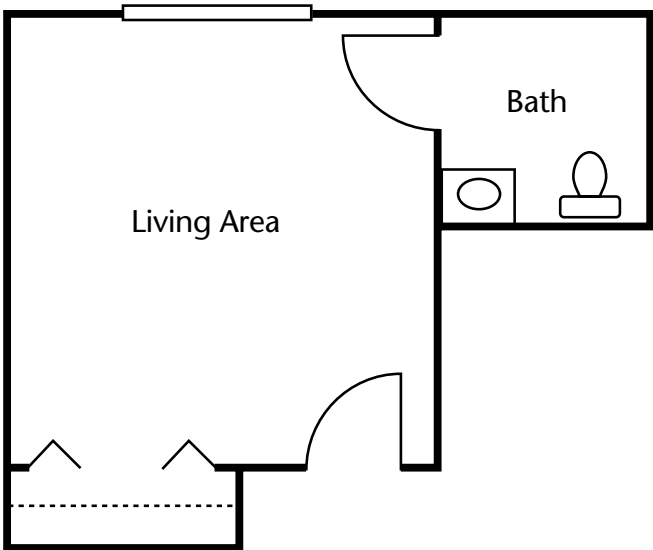

Floor Plans

Private Suite A

Private Suite B

Brookdale Oro Valley
10175 North Oracle Road
Oro Valley, AZ 85704
(520) 544-4300

Dimensions are approximate. Floor plans may vary.

Floor Plans

Companion Suite

Brookdale Oro Valley
10175 North Oracle Road
Oro Valley, AZ 85704
(520) 544-4300

Dimensions are approximate. Floor plans may vary.