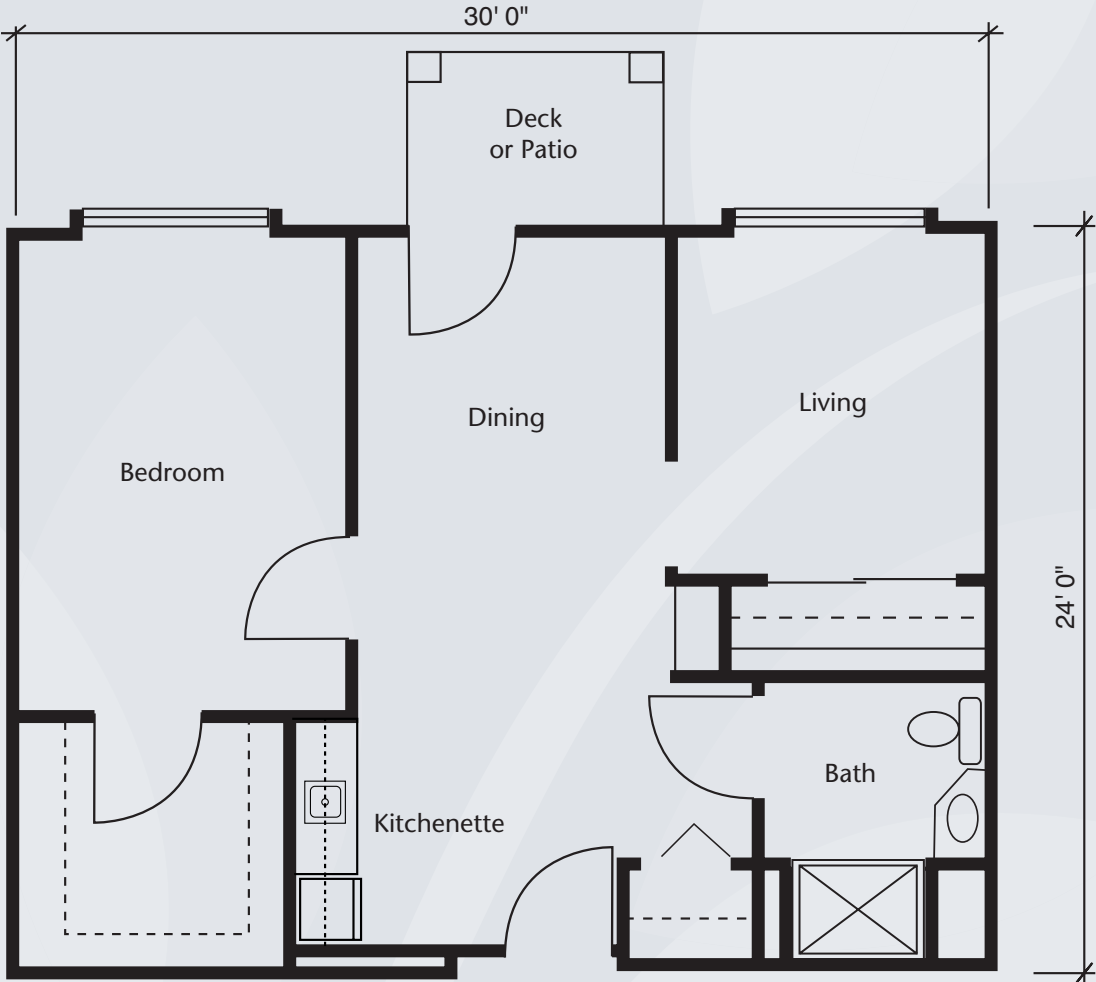

# Floor Plans

**Studio**  
Approximately 360 sq. ft.

**One Bedroom**  
Approximately 480 sq. ft.

*Dimensions are approximate. Floor plans may vary.*

**Brookdale Twin Falls**  
1367 Locust Street North, Twin Falls, ID 83301 | (208) 735-0700

# Floor Plans

One Bedroom Deluxe  
Approximately 720 sq. ft.

Dimensions are approximate. Floor plans may vary.

**Brookdale Twin Falls**  
1367 Locust Street North, Twin Falls, ID 83301 | (208) 735-0700

[brookdale.com](http://brookdale.com)