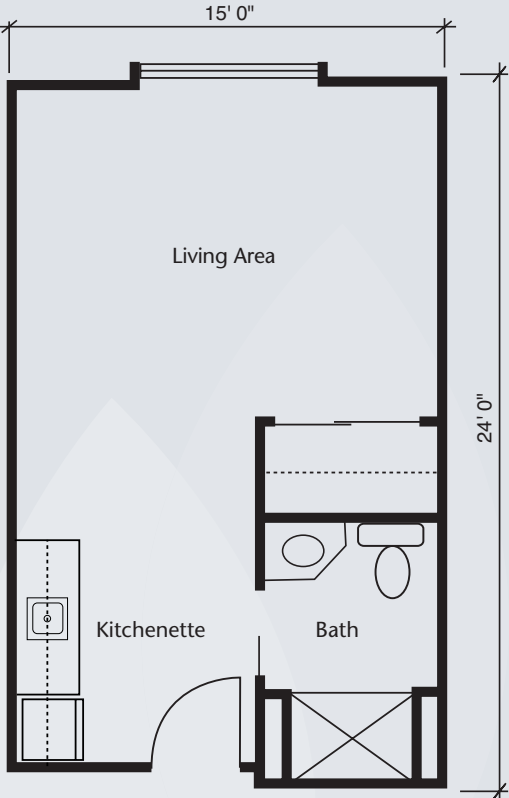

# Floor Plans

**Studio**  
Approximately 360 sq. ft.

**One Bedroom**  
Approximately 480 sq. ft.

*Dimensions are approximate. Floor plans may vary.*

**Brookdale Twin Falls**  
1367 Locust Street North, Twin Falls, ID 83301 | (208) 735-0700

# Floor Plans

One Bedroom Deluxe  
Approximately 720 sq. ft.

Dimensions are approximate. Floor plans may vary.

**Brookdale Twin Falls**  
1367 Locust Street North, Twin Falls, ID 83301 | (208) 735-0700

[brookdale.com](http://brookdale.com)