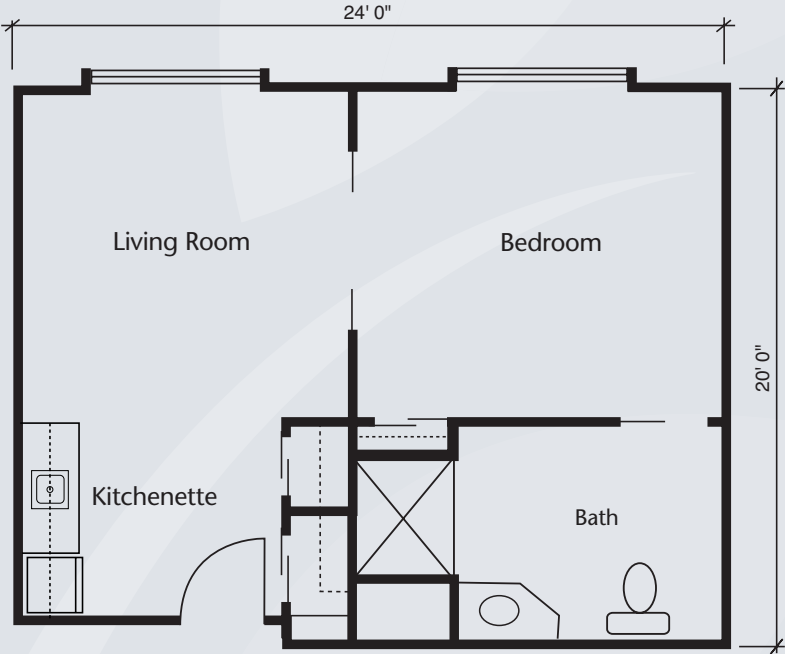

# Floor Plans

**Studio**  
Approximately 360 sq. ft.

**One Bedroom**  
Approximately 480 sq. ft.

*Dimensions are approximate. Floor plans may vary.*

**Brookdale Twin Falls**  
1367 Locust Street North, Twin Falls, ID 83301 | (208) 735-0700

# Floor Plans

One Bedroom Deluxe  
Approximately 720 sq. ft.

Dimensions are approximate. Floor plans may vary.

**Brookdale Twin Falls**  
1367 Locust Street North, Twin Falls, ID 83301 | (208) 735-0700

[brookdale.com](http://brookdale.com)