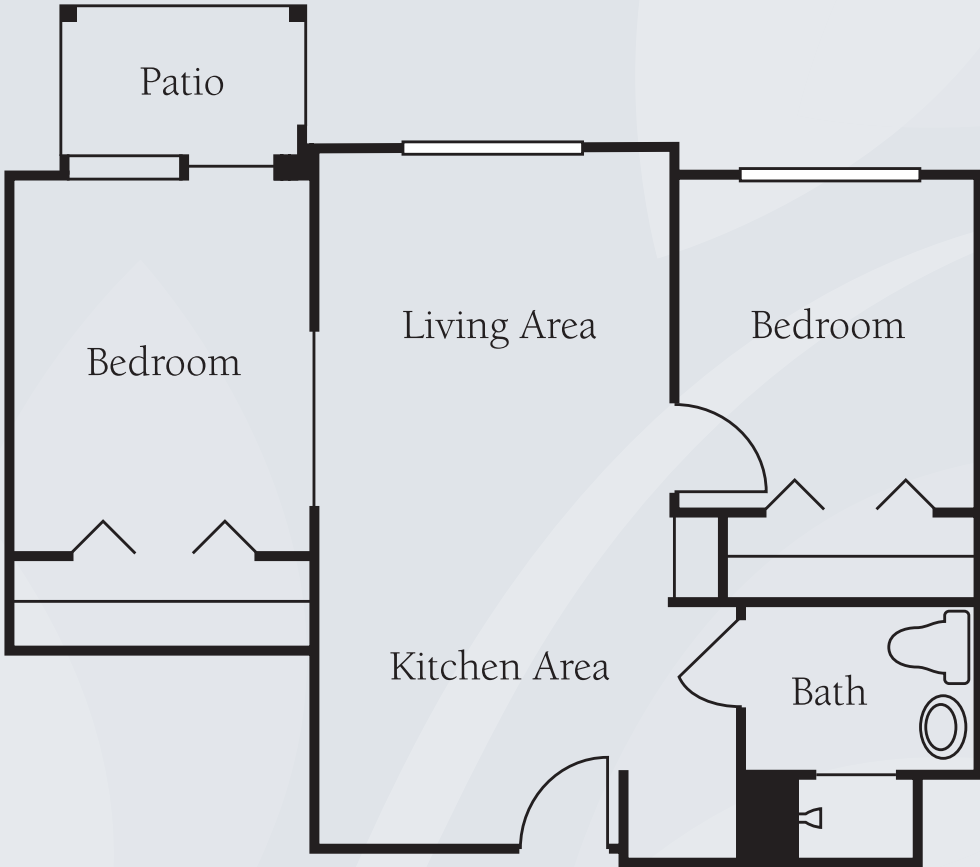

Floor Plans

Studio
323 sq. ft.

One-Bedroom
467 sq. ft.

Dimensions are approximate. Floor plans may vary.

Brookdale Allenmore
3615 South 23rd Street, Tacoma, Washington 98405 | (253) 759-7770

brookdale.com

Floor Plans

One-Bedroom
530 sq. ft.

Dimensions are approximate. Floor plans may vary.

Brookdale Allenmore
3615 South 23rd Street, Tacoma, Washington 98405 | (253) 759-7770

brookdale.com

Floor Plans

Two-Bedroom
710 sq. ft.

Dimensions are approximate. Floor plans may vary.

Brookdale Allenmore
3615 South 23rd Street, Tacoma, Washington 98405 | (253) 759-7770

brookdale.com