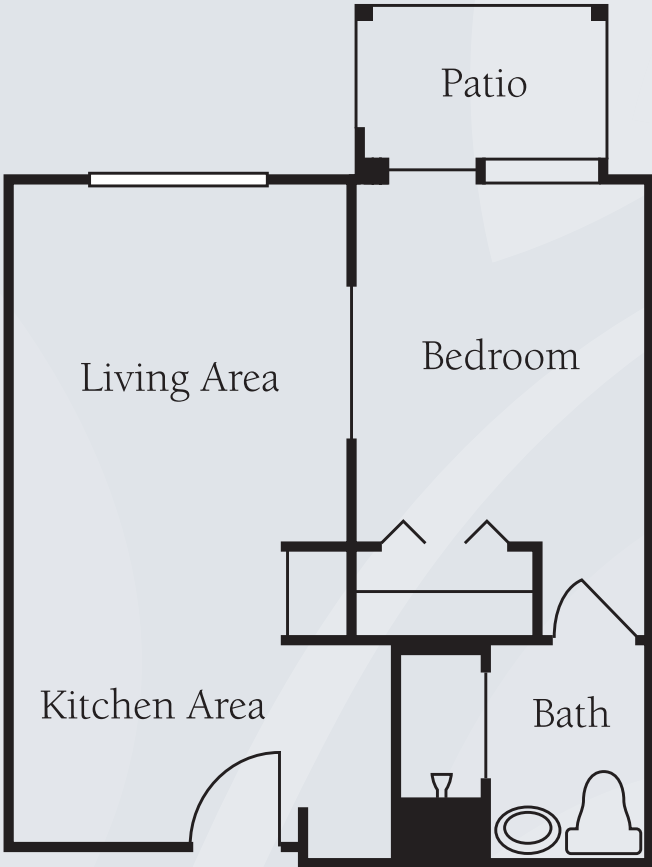

Floor Plans

Studio
323 sq. ft.

One-Bedroom
467 sq. ft.

Dimensions are approximate. Floor plans may vary.

Brookdale Allenmore
3615 South 23rd Street, Tacoma, Washington 98405 | (253) 759-7770

brookdale.com

Floor Plans

One-Bedroom
530 sq. ft.

Dimensions are approximate. Floor plans may vary.

Brookdale Allenmore
3615 South 23rd Street, Tacoma, Washington 98405 | (253) 759-7770

brookdale.com

Floor Plans

Two-Bedroom
710 sq. ft.

Dimensions are approximate. Floor plans may vary.

Brookdale Allenmore
3615 South 23rd Street, Tacoma, Washington 98405 | (253) 759-7770

brookdale.com