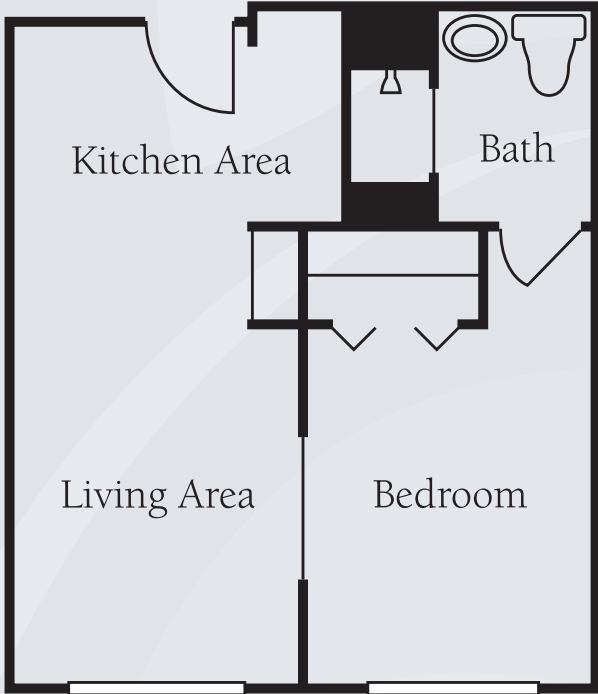

Floor Plans

Studio
323 sq. ft.

One-Bedroom
467 sq. ft.

Dimensions are approximate. Floor plans may vary.

Brookdale Allenmore
3615 South 23rd Street, Tacoma, Washington 98405 | (253) 759-7770

brookdale.com

Floor Plans

One-Bedroom
530 sq. ft.

Dimensions are approximate. Floor plans may vary.

Brookdale Allenmore
3615 South 23rd Street, Tacoma, Washington 98405 | (253) 759-7770

brookdale.com

Floor Plans

Two-Bedroom
710 sq. ft.

Dimensions are approximate. Floor plans may vary.

Brookdale Allenmore
3615 South 23rd Street, Tacoma, Washington 98405 | (253) 759-7770

brookdale.com