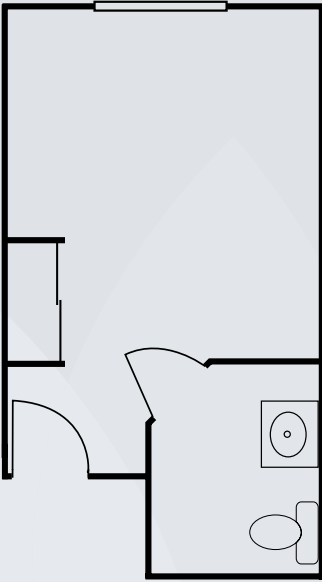

Floor Plans

Private Suite
One Bedroom, One Bath
300 sq. ft.

Companion Suite
Two Bedroom, One Bath
450 sq. ft.

Dimensions are approximate. Floor plans may vary.

Brookdale Silver Lake
2015 Lake Heights Drive, Everett, Washington 98208 | (425) 337-6336