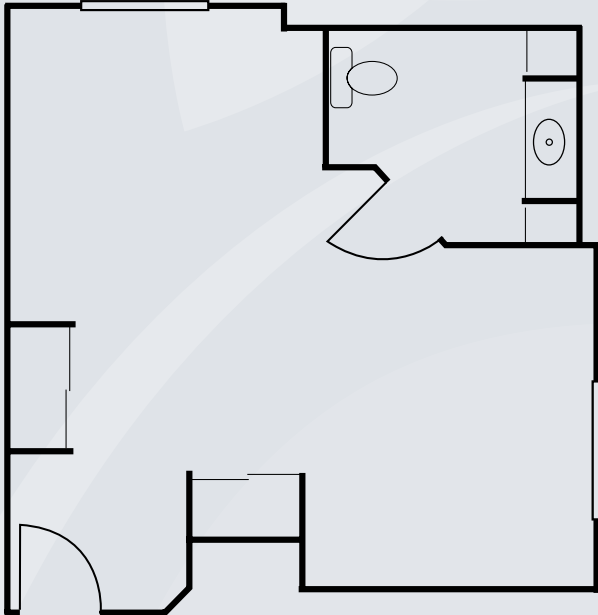

Floor Plans

Private Suite
One Bedroom, One Bath
300 sq. ft.

Companion Suite
Two Bedroom, One Bath
450 sq. ft.

Dimensions are approximate. Floor plans may vary.

Brookdale Silver Lake
2015 Lake Heights Drive, Everett, Washington 98208 | (425) 337-6336