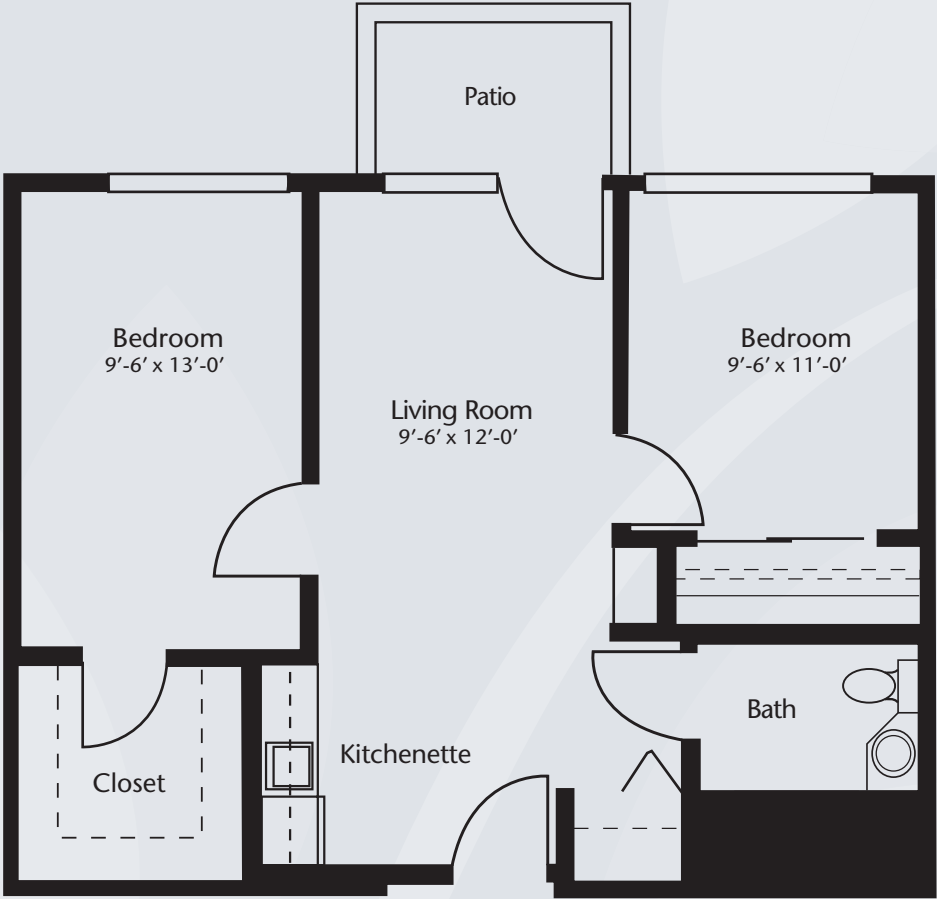

Floor Plans

Studio

One Bedroom

Dimensions are approximate. Floor plans may vary.

Brookdale Boulder Creek
3375 34th Street, Boulder, CO 80301 | (303) 473-0333

brookdale.com

Floor Plans

One Bedroom & Den
or Two Bedroom

Dimensions are approximate. Floor plans may vary.

Brookdale Boulder Creek
3375 34th Street, Boulder, CO 80301 | (303) 473-0333

brookdale.com