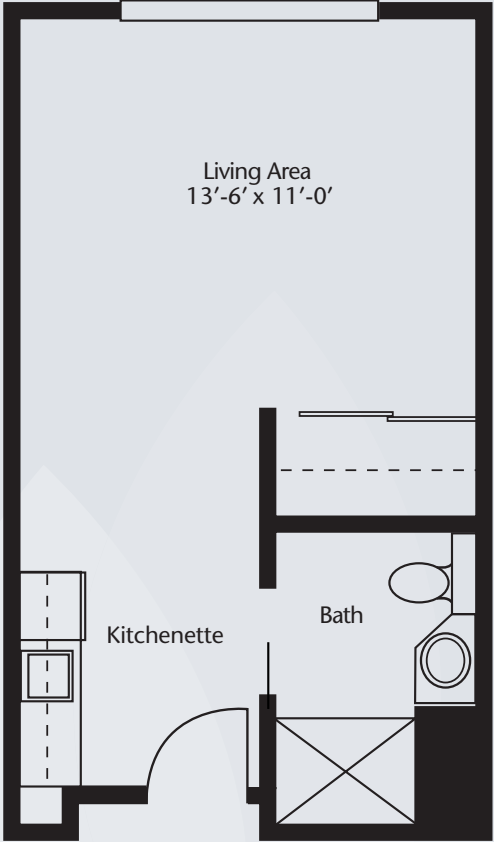

Floor Plans

Studio

One Bedroom

Dimensions are approximate. Floor plans may vary.

Brookdale Boulder Creek
3375 34th Street, Boulder, CO 80301 | (303) 473-0333

brookdale.com

Floor Plans

One Bedroom & Den
or Two Bedroom

Dimensions are approximate. Floor plans may vary.

Brookdale Boulder Creek
3375 34th Street, Boulder, CO 80301 | (303) 473-0333

brookdale.com