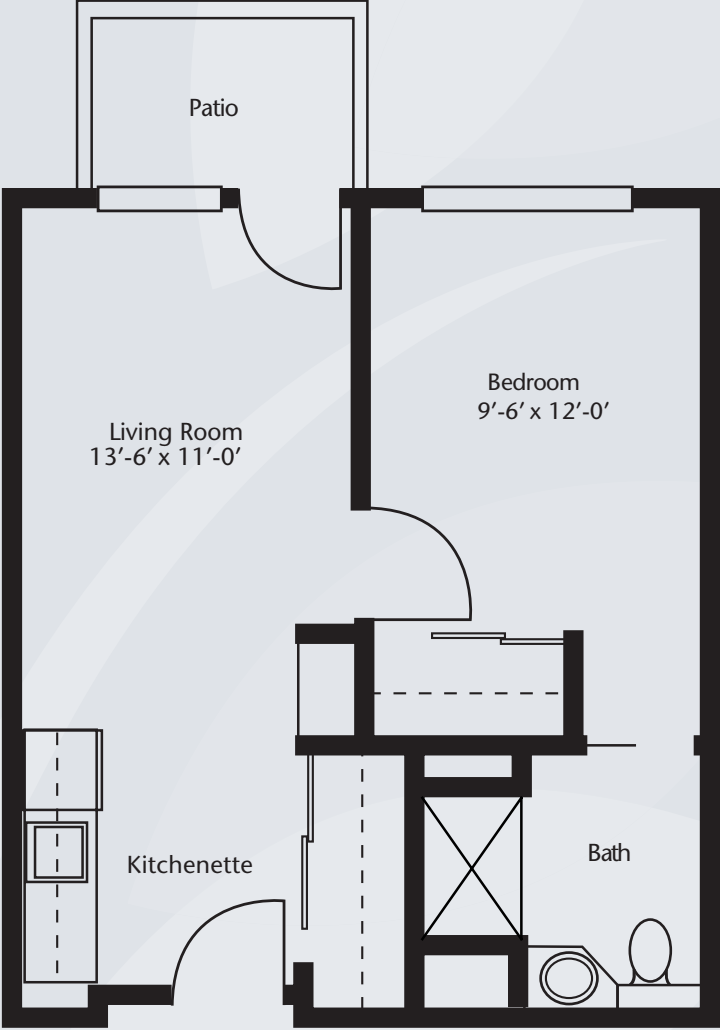

Floor Plans

Studio

One Bedroom

Dimensions are approximate. Floor plans may vary.

Brookdale Boulder Creek
3375 34th Street, Boulder, CO 80301 | (303) 473-0333

brookdale.com

Floor Plans

One Bedroom & Den
or Two Bedroom

Dimensions are approximate. Floor plans may vary.

Brookdale Boulder Creek
3375 34th Street, Boulder, CO 80301 | (303) 473-0333

brookdale.com