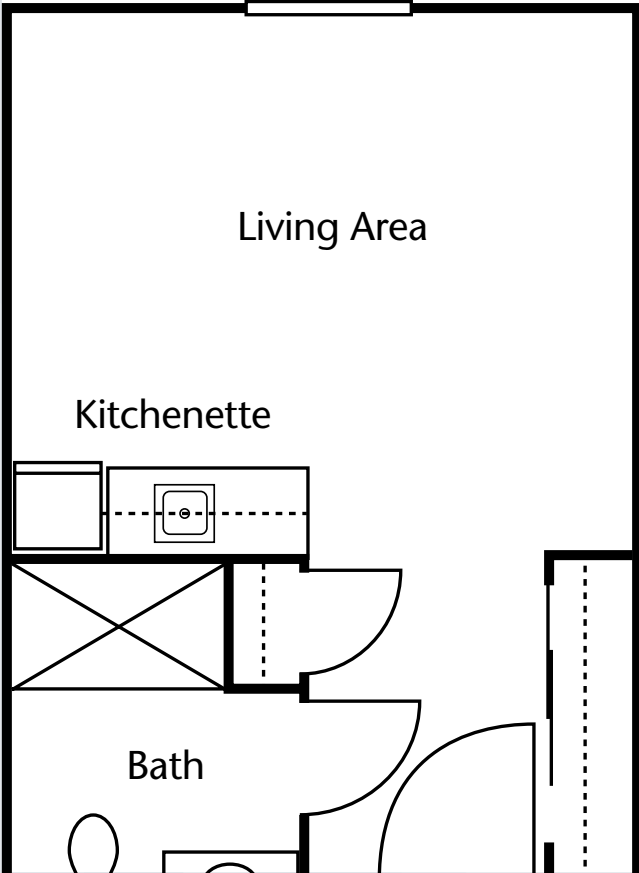

Floor Plans

Studio, One Bath
385 sq. ft.

Dimensions are approximate. Floor plans may vary.

Brookdale McMinnville Town Center
775 NE 27th Street, McMinnville, Oregon 97128 | (503) 472-3130

brookdale.com

Floor Plans

One Bedroom, One Bath
670 sq. ft.

Dimensions are approximate. Floor plans may vary.

Brookdale McMinnville Town Center
775 NE 27th Street, McMinnville, Oregon 97128 | (503) 472-3130

brookdale.com

Floor Plans

Two Bedroom, Two Bath
985 sq. ft.

Dimensions are approximate. Floor plans may vary.

Brookdale McMinnville Town Center
775 NE 27th Street, McMinnville, Oregon 97128 | (503) 472-3130

brookdale.com