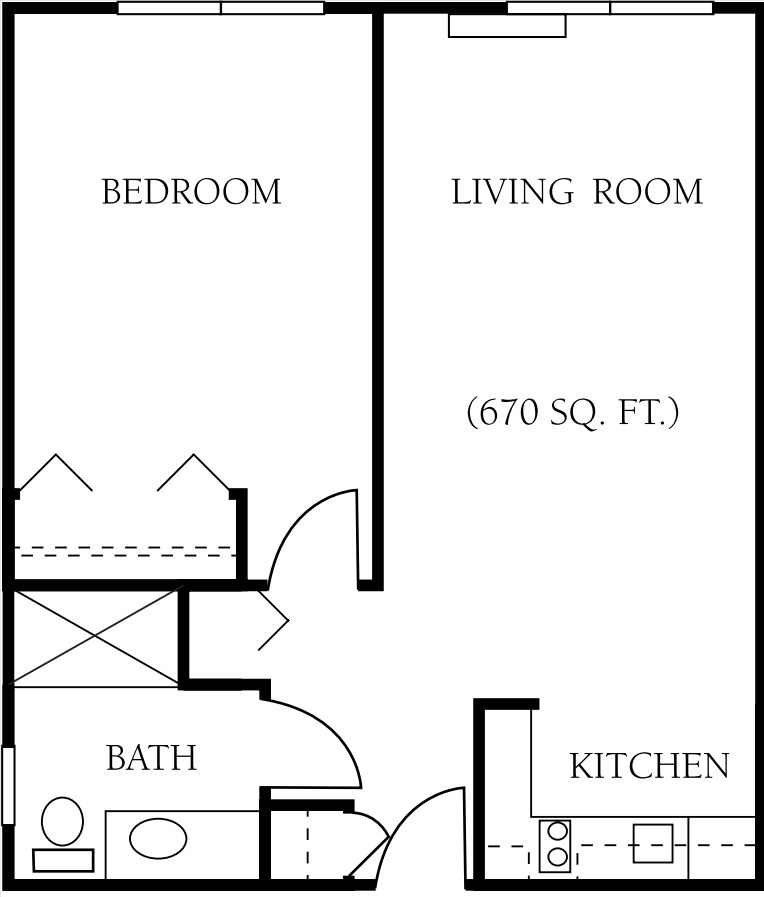

Floor Plans

Studio, One Bath
385 sq. ft.

Dimensions are approximate. Floor plans may vary.

Brookdale McMinnville Town Center
775 NE 27th Street, McMinnville, Oregon 97128 | (503) 472-3130

brookdale.com

Floor Plans

One Bedroom, One Bath
670 sq. ft.

Dimensions are approximate. Floor plans may vary.

Brookdale McMinnville Town Center
775 NE 27th Street, McMinnville, Oregon 97128 | (503) 472-3130

brookdale.com

Floor Plans

Two Bedroom, Two Bath
985 sq. ft.

Dimensions are approximate. Floor plans may vary.

Brookdale McMinnville Town Center
775 NE 27th Street, McMinnville, Oregon 97128 | (503) 472-3130

brookdale.com