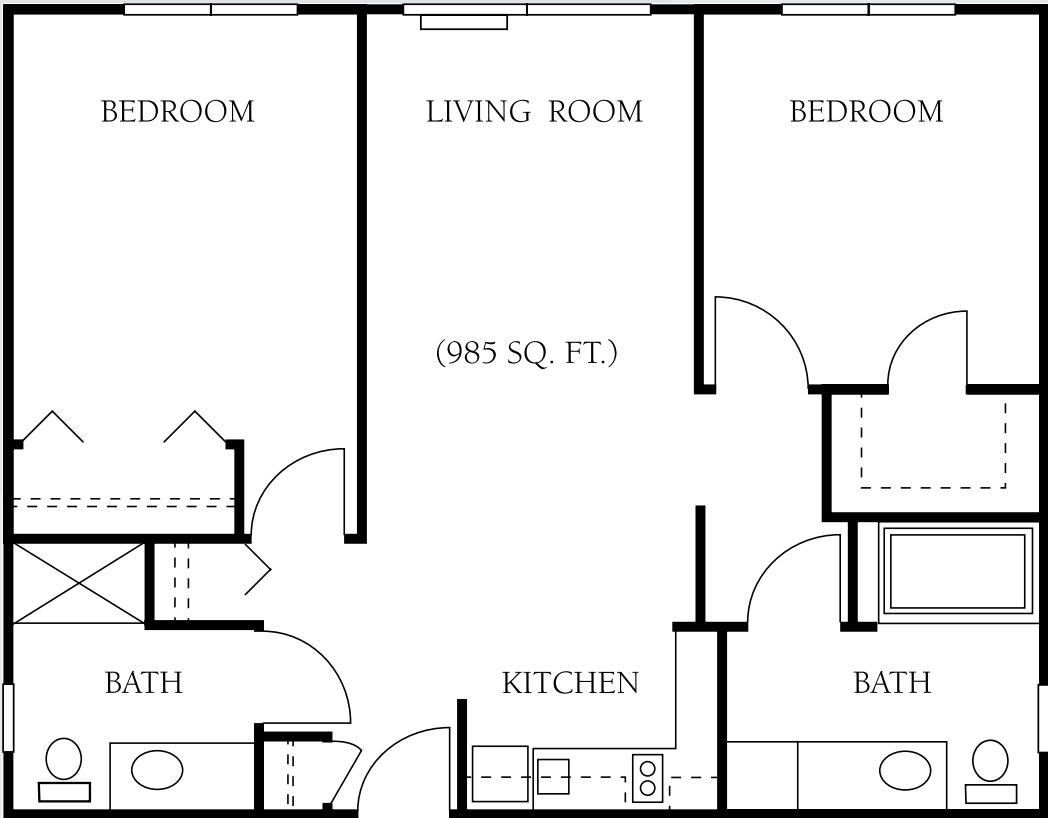

Floor Plans

Studio, One Bath
385 sq. ft.

Dimensions are approximate. Floor plans may vary.

Brookdale McMinnville Town Center
775 NE 27th Street, McMinnville, Oregon 97128 | (503) 472-3130

brookdale.com

Floor Plans

One Bedroom, One Bath
670 sq. ft.

Dimensions are approximate. Floor plans may vary.

Brookdale McMinnville Town Center
775 NE 27th Street, McMinnville, Oregon 97128 | (503) 472-3130

brookdale.com

Floor Plans

Two Bedroom, Two Bath
985 sq. ft.

Dimensions are approximate. Floor plans may vary.

Brookdale McMinnville Town Center
775 NE 27th Street, McMinnville, Oregon 97128 | (503) 472-3130

brookdale.com