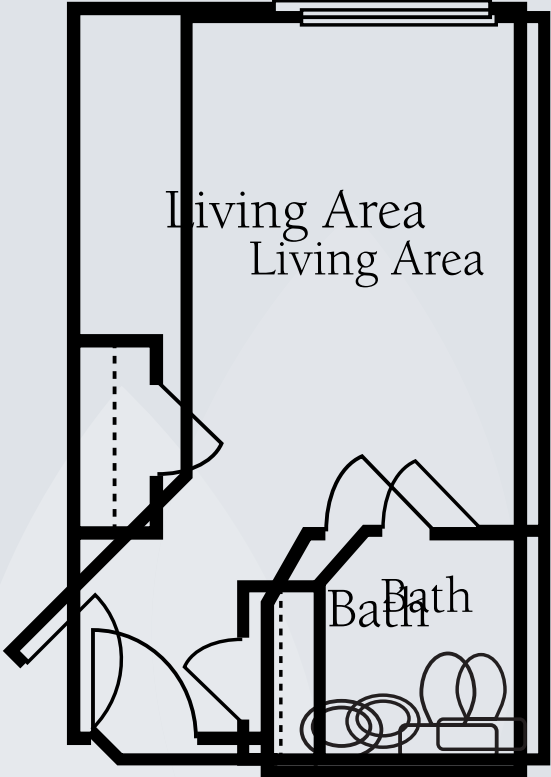

Floor Plans

Private Suite
248 sq. ft.

Private Suite
265 sq. ft.

Dimensions are approximate. Floor plans may vary.

Brookdale Williamsville
6076 Main Street, Williamsville, NY 14221 | (716) 632-7123

brookdale.com

BROOKDALE® is a trademark of Brookdale Senior Living Inc., Nashville, TN, USA.

Floor Plans

Private Deluxe Suite
294 sq. ft.

Companion Suite
430 sq. ft.