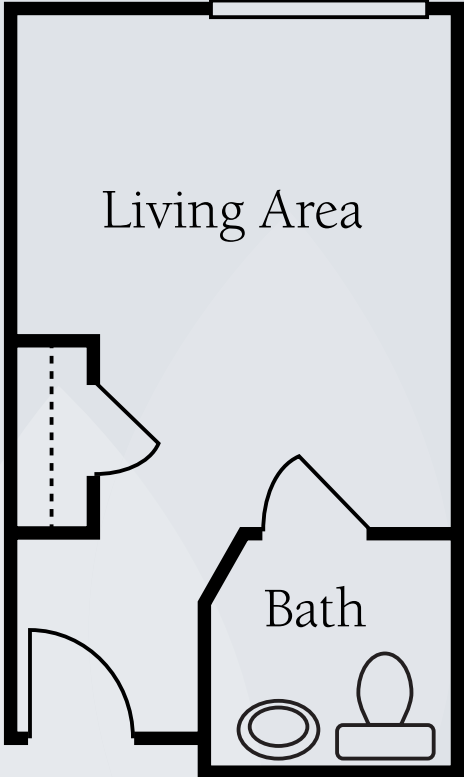

Floor Plans

Private Suite
248 sq. ft.