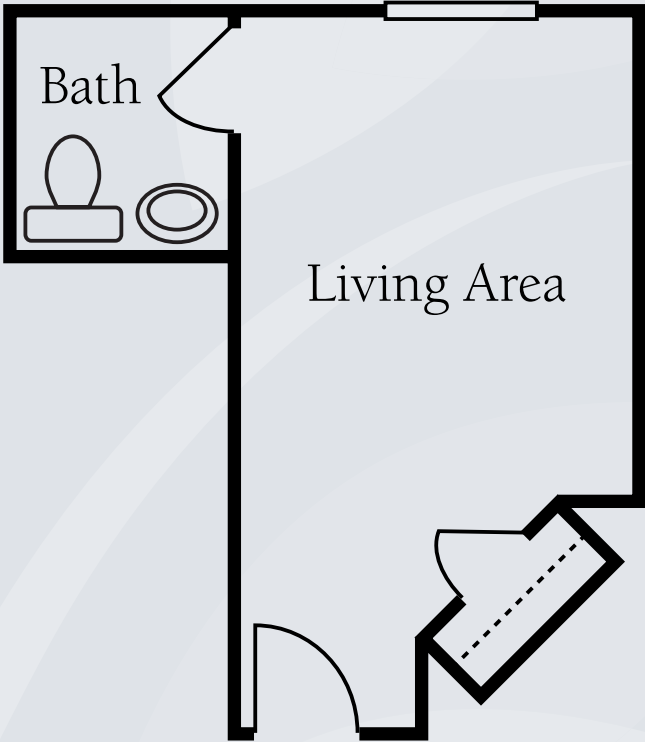

Private Suite
265 sq. ft.

Dimensions are approximate. Floor plans may vary.

Brookdale Williamsville
6076 Main Street, Williamsville, NY 14221 | (716) 632-7123

brookdale.com