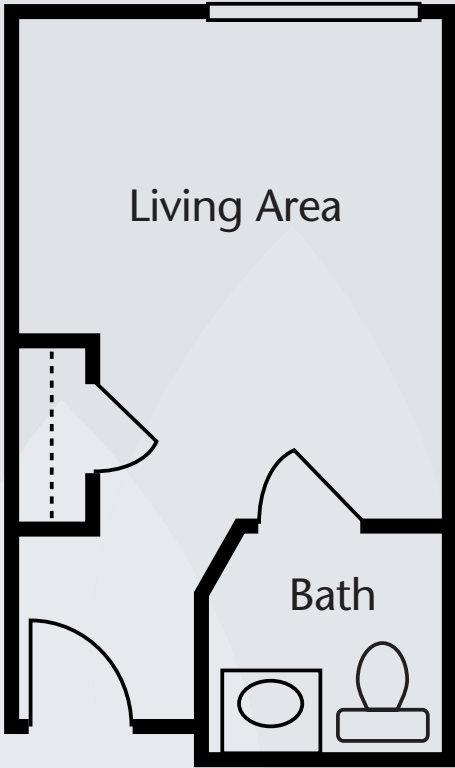

Floor Plans

Studio Unit
248 sq. ft.

Studio Unit
265 sq. ft.

Dimensions are approximate. Floor plans may vary.

Brookdale East Niskayuna
2861 Troy-Schenectady Road, Niskayuna, NY 12309 | (518) 782-7381

brookdale.com

Floor Plans

Studio Unit
294 sq. ft.

Companion Studio Unit
430 sq. ft.

Dimensions are approximate. Floor plans may vary.

Brookdale East Niskayuna
2861 Troy-Schenectady Road, Niskayuna, NY 12309 | (518) 782-7381