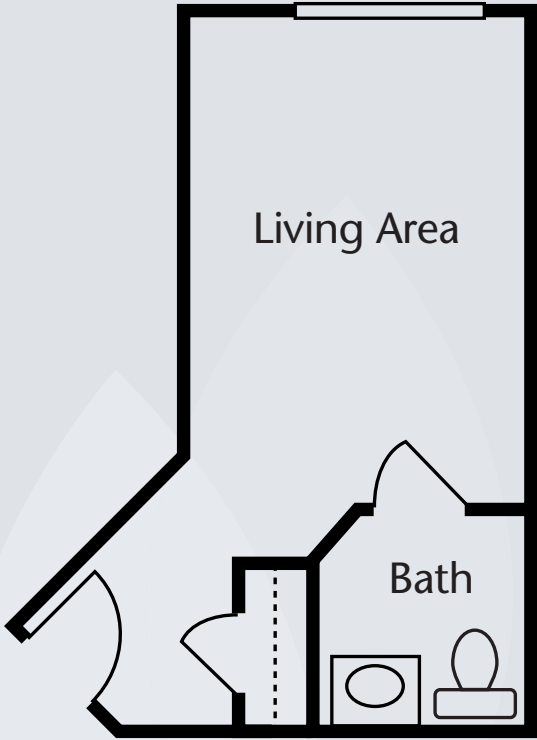

Floor Plans

Studio Unit
248 sq. ft.

Studio Unit
265 sq. ft.

Dimensions are approximate. Floor plans may vary.

Brookdale East Niskayuna
2861 Troy-Schenectady Road, Niskayuna, NY 12309 | (518) 782-7381

brookdale.com

Floor Plans

Studio Unit
294 sq. ft.

Companion Studio Unit
430 sq. ft.

Dimensions are approximate. Floor plans may vary.

Brookdale East Niskayuna
2861 Troy-Schenectady Road, Niskayuna, NY 12309 | (518) 782-7381