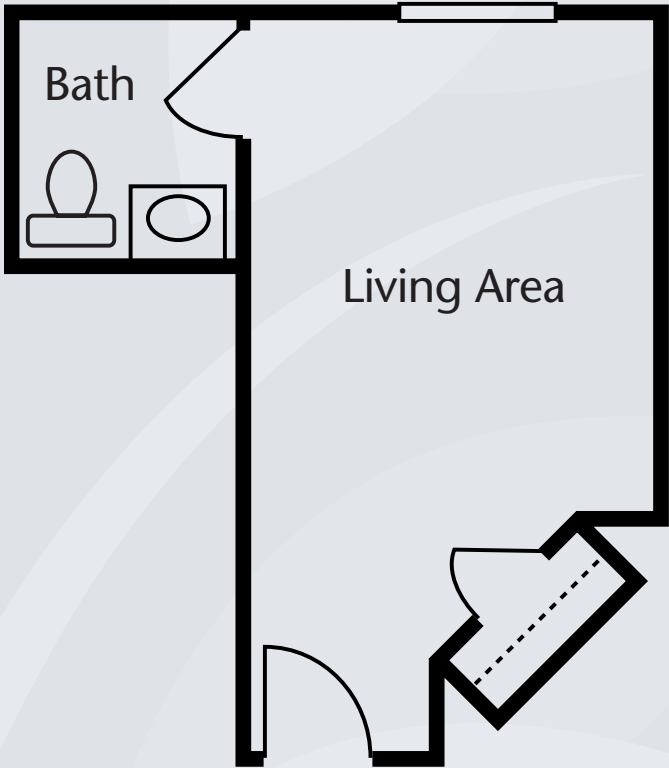

Floor Plans

Studio Unit
248 sq. ft.

Studio Unit
265 sq. ft.

Dimensions are approximate. Floor plans may vary.

Brookdale East Niskayuna
2861 Troy-Schenectady Road, Niskayuna, NY 12309 | (518) 782-7381

brookdale.com

Floor Plans

Studio Unit
294 sq. ft.

Companion Studio Unit
430 sq. ft.

Dimensions are approximate. Floor plans may vary.

Brookdale East Niskayuna
2861 Troy-Schenectady Road, Niskayuna, NY 12309 | (518) 782-7381