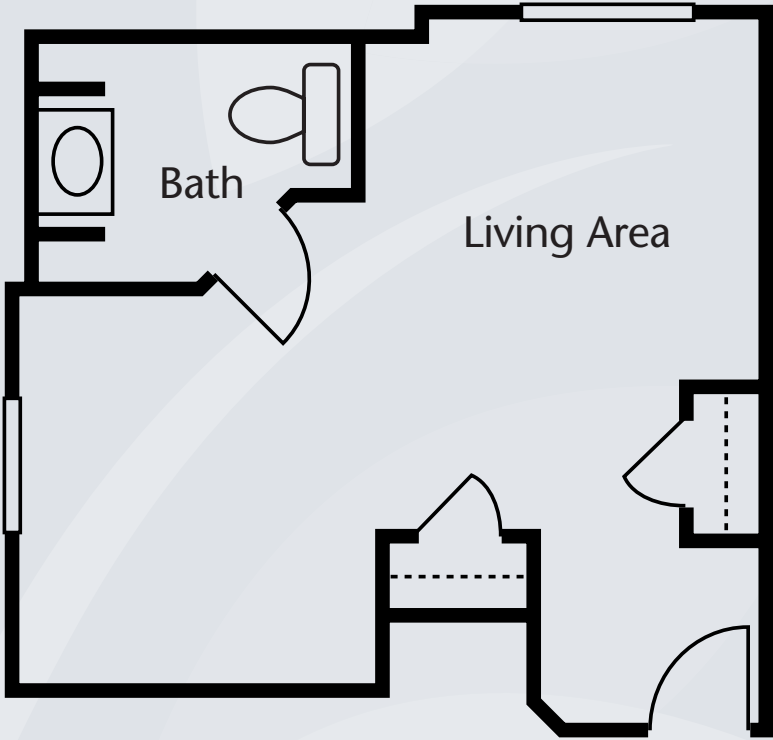

Floor Plans

Studio Unit
248 sq. ft.

Studio Unit
265 sq. ft.

Dimensions are approximate. Floor plans may vary.

Brookdale East Niskayuna
2861 Troy-Schenectady Road, Niskayuna, NY 12309 | (518) 782-7381

brookdale.com

Floor Plans

Studio Unit
294 sq. ft.

Companion Studio Unit
430 sq. ft.

Dimensions are approximate. Floor plans may vary.

Brookdale East Niskayuna
2861 Troy-Schenectady Road, Niskayuna, NY 12309 | (518) 782-7381