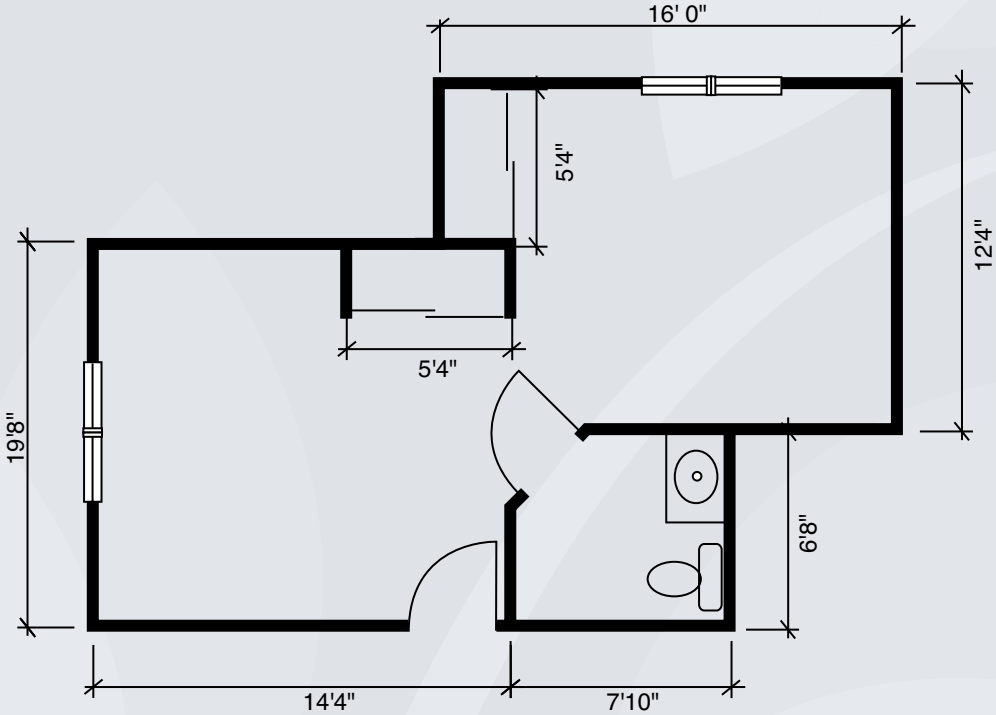

# Floor Plans

Private Suite  
288 sq. ft.

Private Deluxe Suite  
350 sq. ft.

*Dimensions are approximate. Floor plans may vary.*

**Brookdale Westampton**  
480 West Woodlane Road, Westampton, NJ 08060 | (609) 877-0555

# Floor Plans

Companion Suite  
456 sq. ft.

*Dimensions are approximate. Floor plans may vary.*

**Brookdale Westampton**  
480 West Woodlane Road, Westampton, NJ 08060 | (609) 877-0555

[brookdale.com](http://brookdale.com)