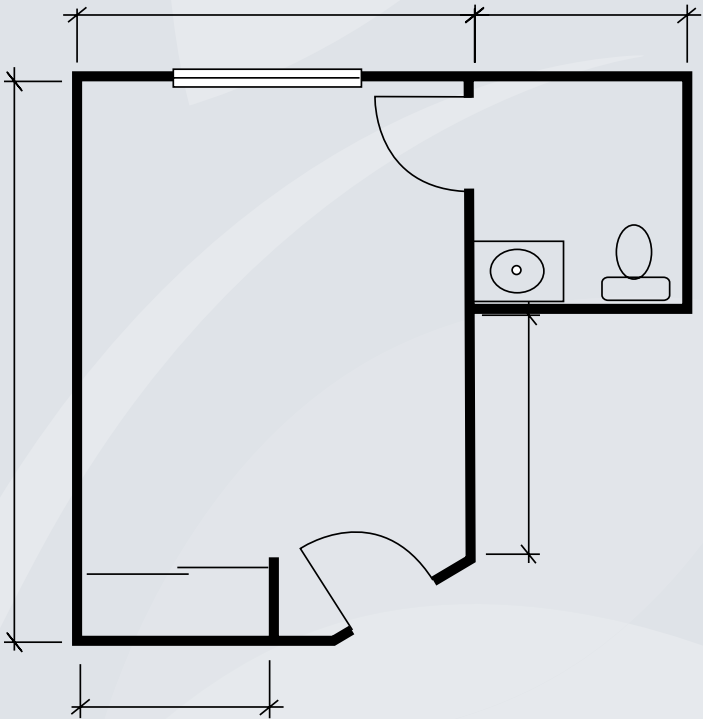

# Floor Plans

Private Suite  
288 sq. ft.

Private Deluxe Suite  
350 sq. ft.

*Dimensions are approximate. Floor plans may vary.*

**Brookdale Westampton**  
480 West Woodlane Road, Westampton, NJ 08060 | (609) 877-0555