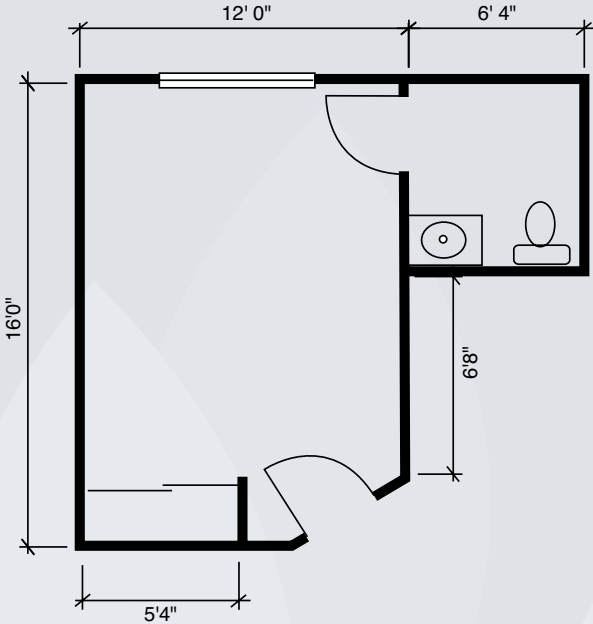

# Floor Plans

Private Suite  
288 sq. ft.

Private Deluxe Suite  
350 sq. ft.

*Dimensions are approximate. Floor plans may vary.*

**Brookdale Westampton**  
480 West Woodlane Road, Westampton, NJ 08060 | (609) 877-0555

# Floor Plans

Companion Suite  
456 sq. ft.

*Dimensions are approximate. Floor plans may vary.*

**Brookdale Westampton**  
480 West Woodlane Road, Westampton, NJ 08060 | (609) 877-0555

[brookdale.com](http://brookdale.com)