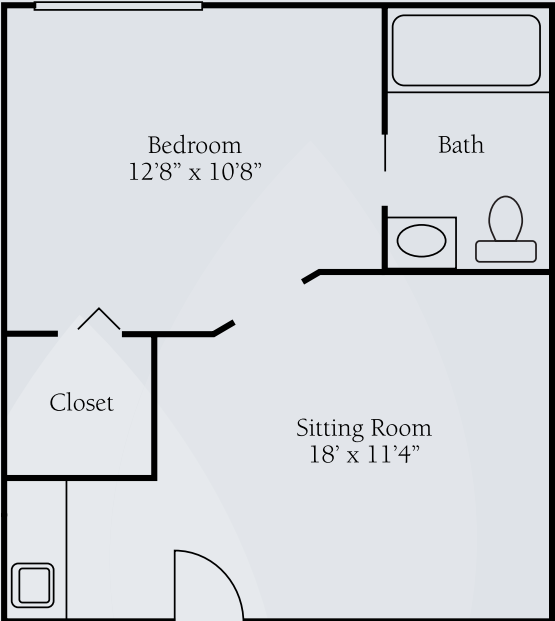

Floor Plans

Silverdale Suite
288 sq. ft.

Townsend Suite
324 sq. ft.

Dimensions are approximate. Floor plans may vary.

Brookdale Tequesta
205 Village Boulevard, Tequesta, Florida 33469 | (561) 748-3611
Assisted Living & Limited Nursing Services 8833

brookdale.com

Floor Plans

Richmond Suite
360 sq. ft.

Hawthorne I Suite
410 sq. ft.

Dimensions are approximate. Floor plans may vary.

Brookdale Tequesta
205 Village Boulevard, Tequesta, Florida 33469 | (561) 748-3611
Assisted Living & Limited Nursing Services 8833