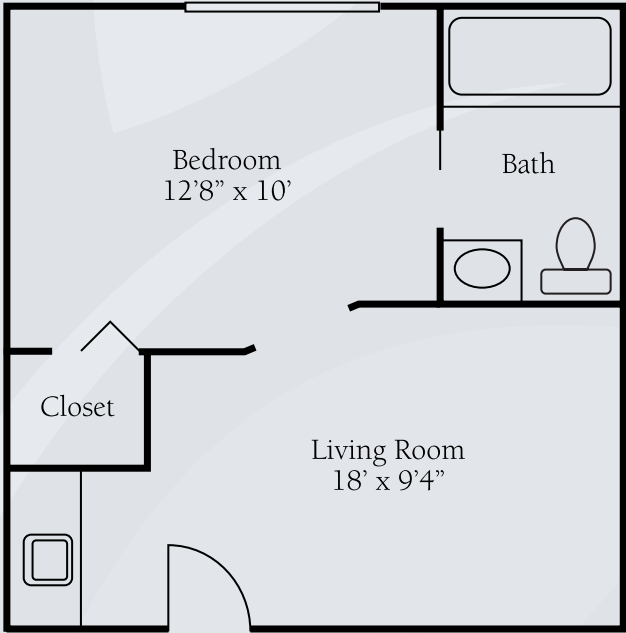

Floor Plans

Silverdale Suite
288 sq. ft.

Townsend Suite
324 sq. ft.

Dimensions are approximate. Floor plans may vary.

Brookdale Tequesta
205 Village Boulevard, Tequesta, Florida 33469 | (561) 748-3611
Assisted Living & Limited Nursing Services 8833

brookdale.com

Floor Plans

Richmond Suite
360 sq. ft.

Hawthorne I Suite
410 sq. ft.

Dimensions are approximate. Floor plans may vary.

Brookdale Tequesta
205 Village Boulevard, Tequesta, Florida 33469 | (561) 748-3611
Assisted Living & Limited Nursing Services 8833