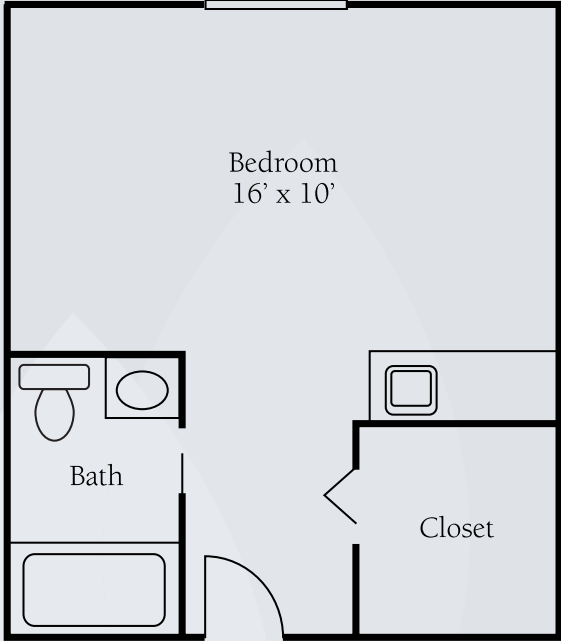

Floor Plans

Silverdale Suite
288 sq. ft.

Townsend Suite
324 sq. ft.

Dimensions are approximate. Floor plans may vary.

Brookdale Tequesta
205 Village Boulevard, Tequesta, Florida 33469 | (561) 748-3611
Assisted Living & Limited Nursing Services 8833

brookdale.com

Floor Plans

Richmond Suite
360 sq. ft.

Hawthorne I Suite
410 sq. ft.

Dimensions are approximate. Floor plans may vary.

Brookdale Tequesta
205 Village Boulevard, Tequesta, Florida 33469 | (561) 748-3611
Assisted Living & Limited Nursing Services 8833