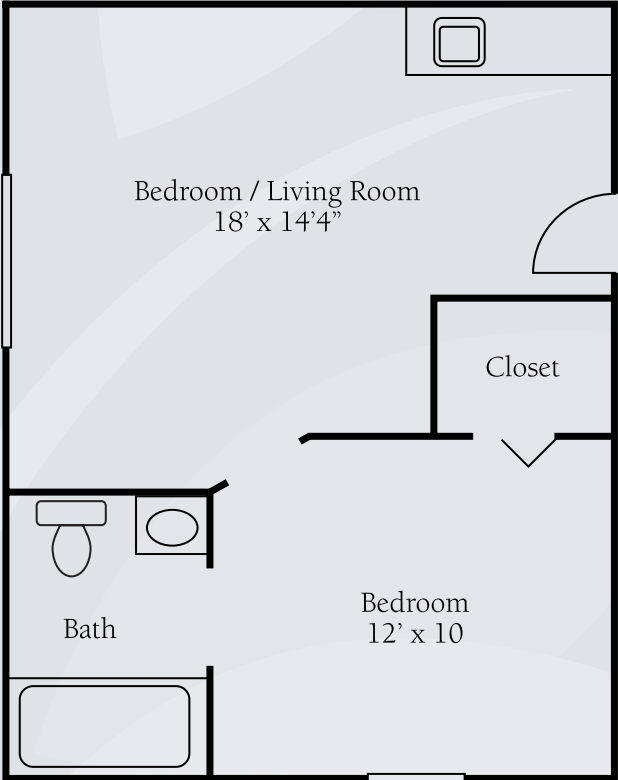

Floor Plans

Silverdale Suite
288 sq. ft.

Townsend Suite
324 sq. ft.

Dimensions are approximate. Floor plans may vary.

Brookdale Tequesta
205 Village Boulevard, Tequesta, Florida 33469 | (561) 748-3611
Assisted Living & Limited Nursing Services 8833

brookdale.com

Floor Plans

Richmond Suite
360 sq. ft.

Hawthorne I Suite
410 sq. ft.

Dimensions are approximate. Floor plans may vary.

Brookdale Tequesta
205 Village Boulevard, Tequesta, Florida 33469 | (561) 748-3611
Assisted Living & Limited Nursing Services 8833