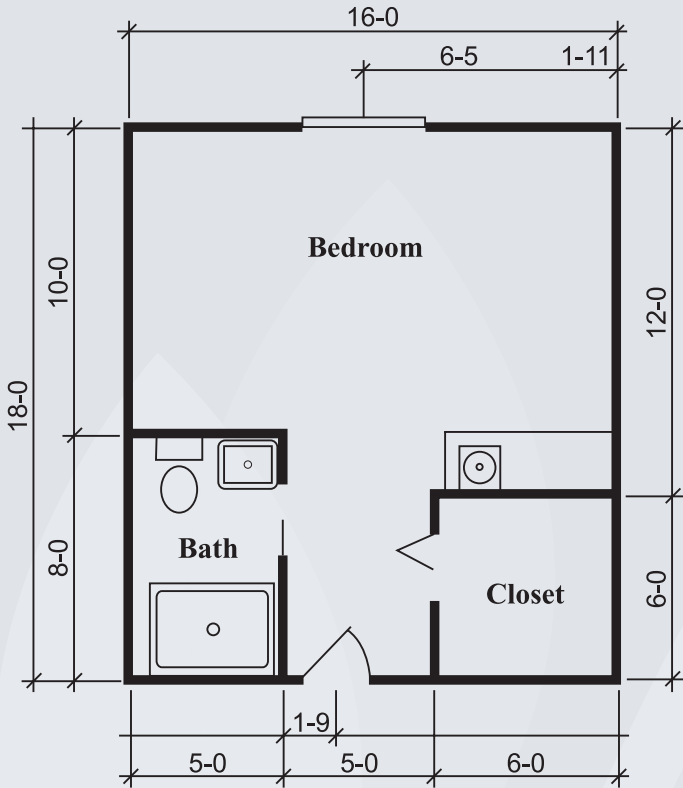

Floor Plans

Silverdale Suite
288 sq. ft.

Townsend Suite
324 sq. ft.

Dimensions are approximate. Floor plans may vary.

Brookdale Hermitage Boulevard

1780 Hermitage Boulevard, Tallahassee, Florida 32308 | (850) 422-3397
Assisted Living Facility # AL9181

brookdale.com

Floor Plans

Richmond Suite
360 sq. ft.

Hawthorne I Suite
410 sq. ft.

Dimensions are approximate. Floor plans may vary.

Brookdale Hermitage Boulevard

1780 Hermitage Boulevard, Tallahassee, Florida 32308 | (850) 422-3397
Assisted Living Facility # AL9181