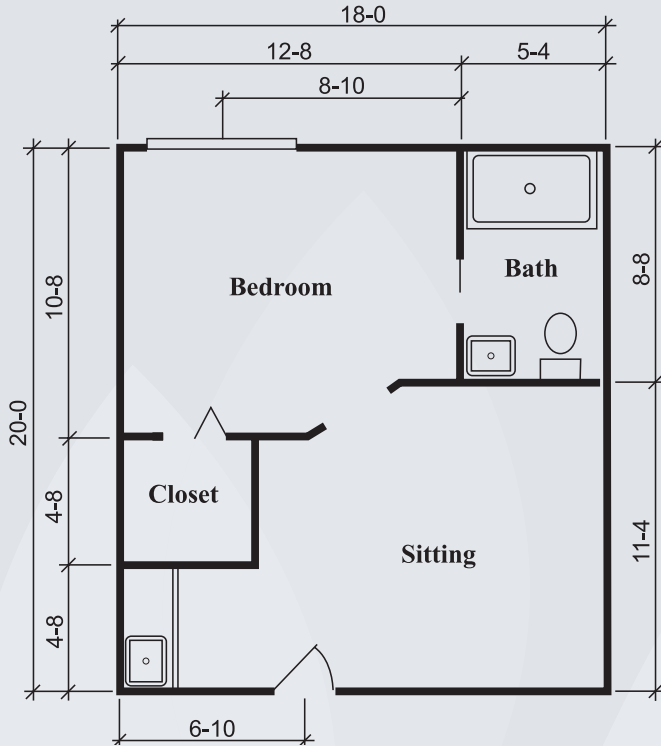

Floor Plans

Silverdale Suite
288 sq. ft.

Townsend Suite
324 sq. ft.

Dimensions are approximate. Floor plans may vary.

Brookdale Hermitage Boulevard

1780 Hermitage Boulevard, Tallahassee, Florida 32308 | (850) 422-3397
Assisted Living Facility # AL9181

brookdale.com

Floor Plans

Richmond Suite
360 sq. ft.

Hawthorne I Suite
410 sq. ft.

Dimensions are approximate. Floor plans may vary.

Brookdale Hermitage Boulevard

1780 Hermitage Boulevard, Tallahassee, Florida 32308 | (850) 422-3397
Assisted Living Facility # AL9181