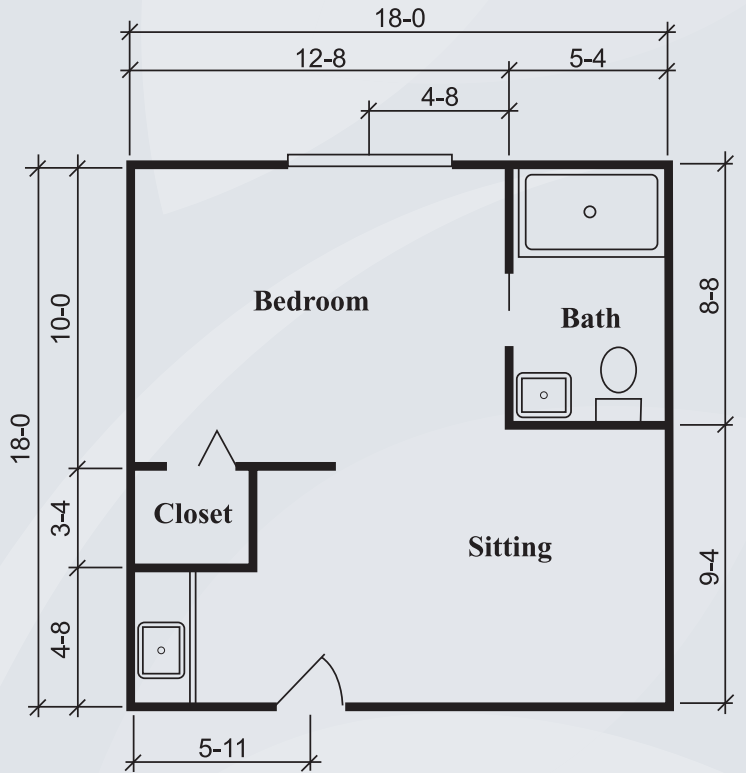

Floor Plans

Silverdale Suite
288 sq. ft.

Townsend Suite
324 sq. ft.

Dimensions are approximate. Floor plans may vary.

Brookdale Hermitage Boulevard

1780 Hermitage Boulevard, Tallahassee, Florida 32308 | (850) 422-3397
Assisted Living Facility # AL9181

brookdale.com

Floor Plans

Richmond Suite
360 sq. ft.

Hawthorne I Suite
410 sq. ft.

Dimensions are approximate. Floor plans may vary.

Brookdale Hermitage Boulevard

1780 Hermitage Boulevard, Tallahassee, Florida 32308 | (850) 422-3397
Assisted Living Facility # AL9181