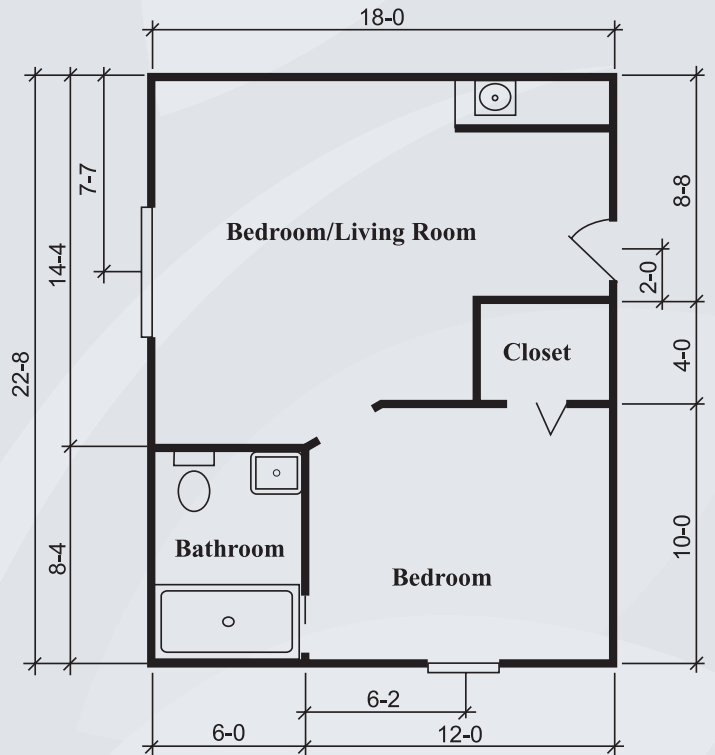

Floor Plans

Silverdale Suite
288 sq. ft.

Townsend Suite
324 sq. ft.

Dimensions are approximate. Floor plans may vary.

Brookdale Hermitage Boulevard

1780 Hermitage Boulevard, Tallahassee, Florida 32308 | (850) 422-3397
Assisted Living Facility # AL9181

brookdale.com

Floor Plans

Richmond Suite
360 sq. ft.

Hawthorne I Suite
410 sq. ft.

Dimensions are approximate. Floor plans may vary.

Brookdale Hermitage Boulevard

1780 Hermitage Boulevard, Tallahassee, Florida 32308 | (850) 422-3397
Assisted Living Facility # AL9181