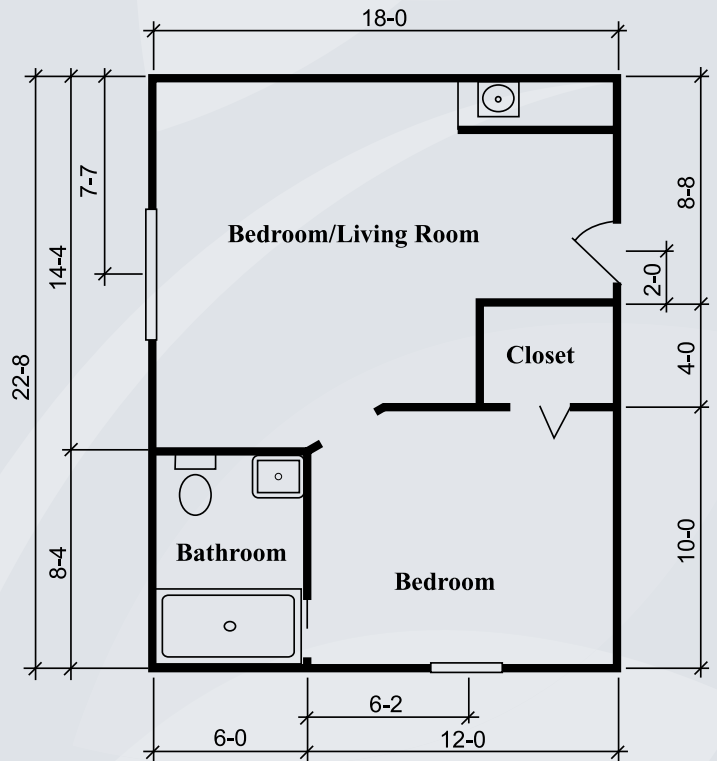

Floor Plans

Silverdale Suite
288 Sq. Ft.

Townsend Suite
324 Sq. Ft.

Dimensions are approximate. Floor plans may vary.

Brookdale Stuart

3401 South East Aster Lane, Stuart, Florida 34994 | (772) 287-6001
Assisted Living Facility # AL8773

brookdale.com

Floor Plans

Richmond Suite
360 Sq. Ft.

Hawthorne I Suite
410 sq. ft.

Dimensions are approximate. Floor plans may vary.

Brookdale Stuart

3401 South East Aster Lane, Stuart, Florida 34994 | (772) 287-6001
Assisted Living Facility # AL8773