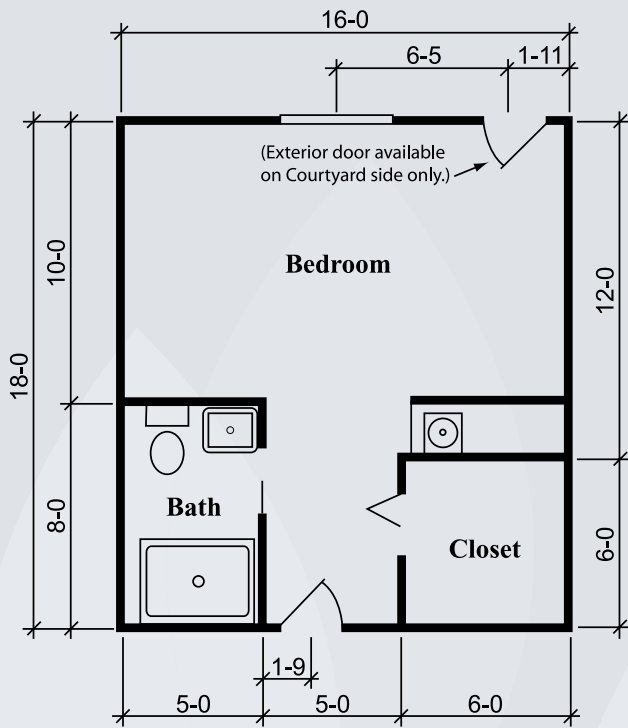

Floor Plans

Silverdale Suite
288 Sq. Ft.

Townsend Suite
324 Sq. Ft.

Dimensions are approximate. Floor plans may vary.

Brookdale Stuart

3401 South East Aster Lane, Stuart, Florida 34994 | (772) 287-6001
Assisted Living Facility # AL8773

brookdale.com

Floor Plans

Richmond Suite
360 Sq. Ft.

Hawthorne I Suite
410 sq. ft.

Dimensions are approximate. Floor plans may vary.

Brookdale Stuart

3401 South East Aster Lane, Stuart, Florida 34994 | (772) 287-6001
Assisted Living Facility # AL8773