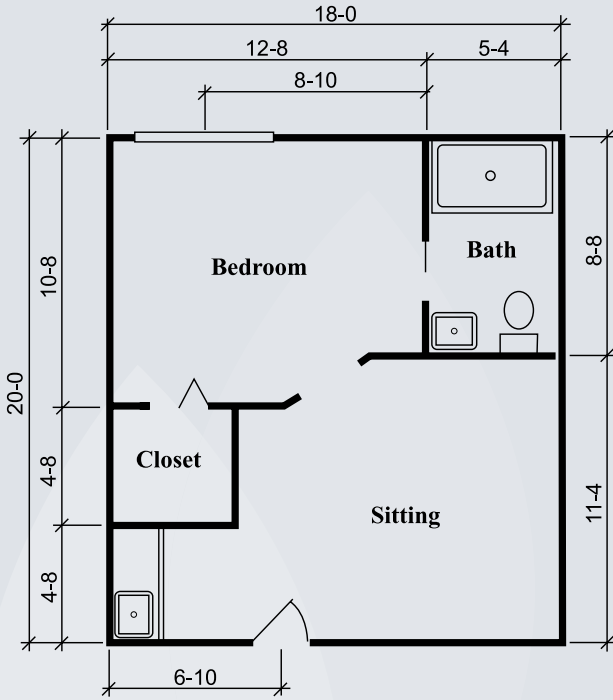

Floor Plans

Silverdale Suite
288 Sq. Ft.

Townsend Suite
324 Sq. Ft.

Dimensions are approximate. Floor plans may vary.

Brookdale Stuart

3401 South East Aster Lane, Stuart, Florida 34994 | (772) 287-6001
Assisted Living Facility # AL8773

brookdale.com

Floor Plans

Richmond Suite
360 Sq. Ft.

Hawthorne I Suite
410 sq. ft.

Dimensions are approximate. Floor plans may vary.

Brookdale Stuart

3401 South East Aster Lane, Stuart, Florida 34994 | (772) 287-6001
Assisted Living Facility # AL8773