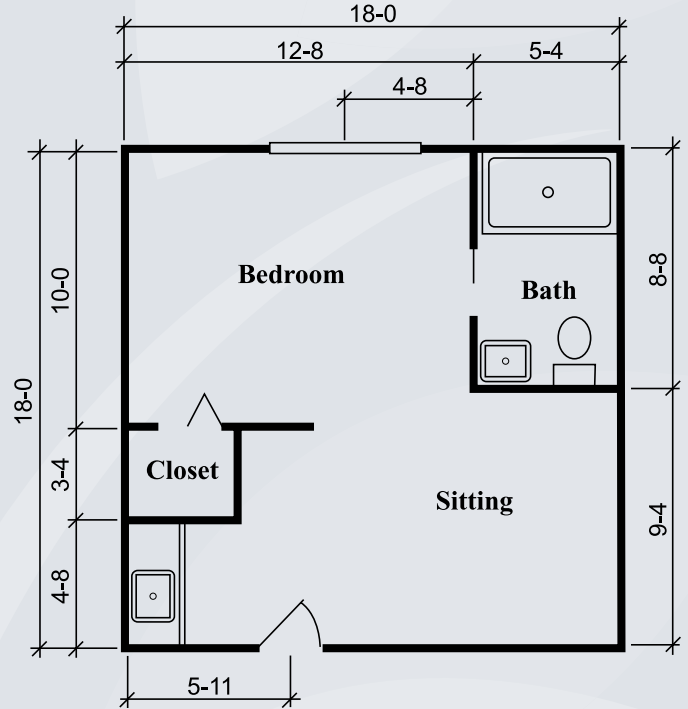

Floor Plans

Silverdale Suite
288 Sq. Ft.

Townsend Suite
324 Sq. Ft.

Dimensions are approximate. Floor plans may vary.

Brookdale Stuart

3401 South East Aster Lane, Stuart, Florida 34994 | (772) 287-6001
Assisted Living Facility # AL8773

brookdale.com

Floor Plans

Richmond Suite
360 Sq. Ft.

Hawthorne I Suite
410 sq. ft.

Dimensions are approximate. Floor plans may vary.

Brookdale Stuart

3401 South East Aster Lane, Stuart, Florida 34994 | (772) 287-6001
Assisted Living Facility # AL8773