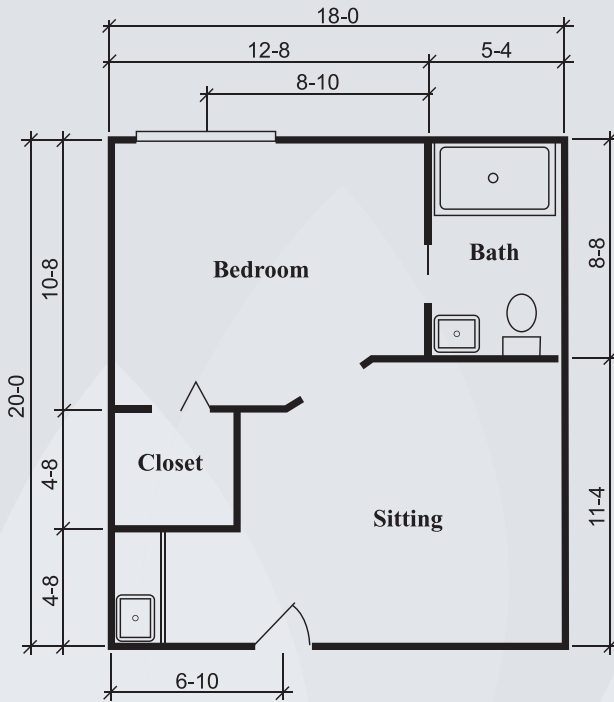

Floor Plans

Silverdale Suite
288 sq. ft.

Townsend Suite
324 sq. ft.

Dimensions are approximate. Floor plans may vary.

Brookdale Spring Hill

10440 Palmgren Lane, Spring Hill, Florida 34608 | (352) 684-7400

Assisted Living Facility # AL9255

brookdale.com

Floor Plans

Richmond Suite
360 sq. ft.

Hawthorne I Suite
410 sq. ft.

Dimensions are approximate. Floor plans may vary.

Brookdale Spring Hill
10440 Palmgren Lane, Spring Hill, Florida 34608 | (352) 684-7400
Assisted Living Facility # AL9255