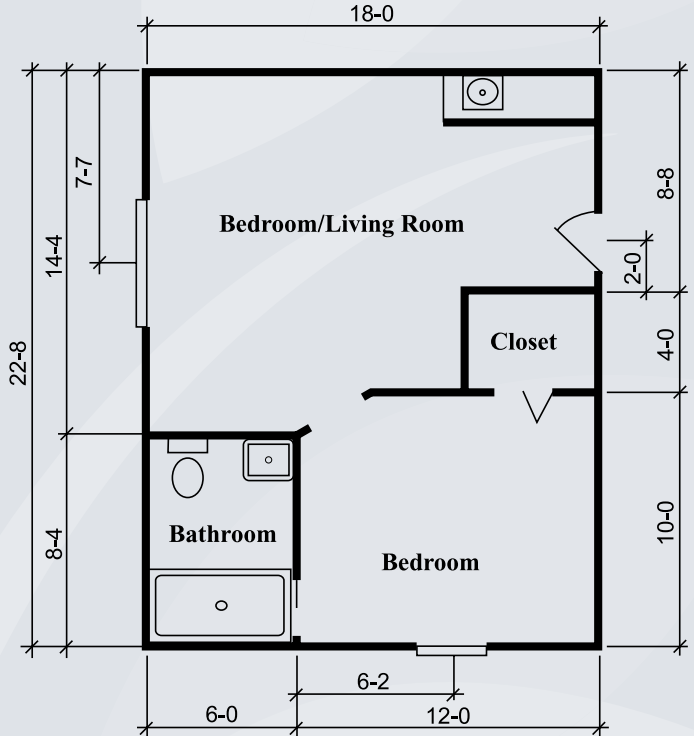

Floor Plans

Silverdale Suite
288 sq. ft.

Townsend Suite
324 sq. ft.

Dimensions are approximate. Floor plans may vary.

Brookdale Spring Hill

10440 Palmgren Lane, Spring Hill, Florida 34608 | (352) 684-7400

Assisted Living Facility # AL9255

brookdale.com

Floor Plans

Richmond Suite
360 sq. ft.

Hawthorne I Suite
410 sq. ft.

Dimensions are approximate. Floor plans may vary.

Brookdale Spring Hill
10440 Palmgren Lane, Spring Hill, Florida 34608 | (352) 684-7400
Assisted Living Facility # AL9255