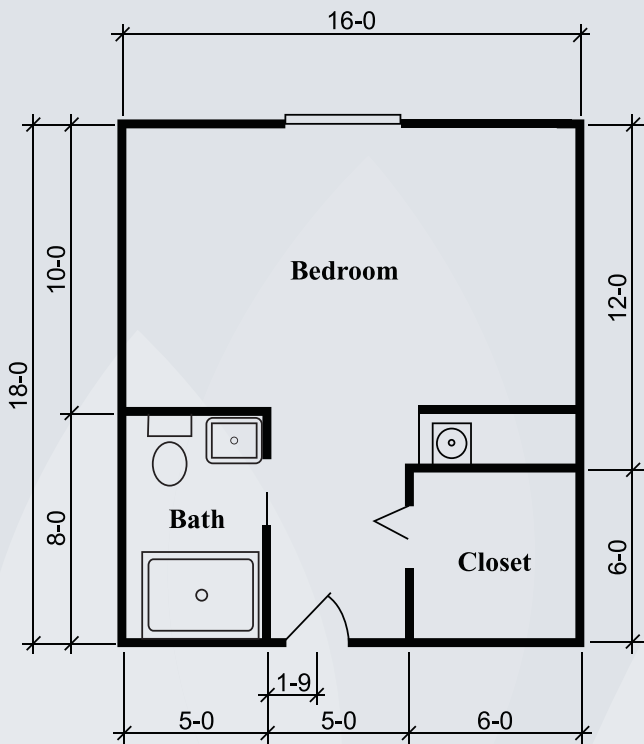

Floor Plans

Silverdale Suite
288 sq. ft.

Townsend Suite
324 sq. ft.

Dimensions are approximate. Floor plans may vary.

Brookdale Spring Hill

10440 Palmgren Lane, Spring Hill, Florida 34608 | (352) 684-7400

Assisted Living Facility # AL9255

brookdale.com

Floor Plans

Richmond Suite
360 sq. ft.

Hawthorne I Suite
410 sq. ft.

Dimensions are approximate. Floor plans may vary.

Brookdale Spring Hill
10440 Palmgren Lane, Spring Hill, Florida 34608 | (352) 684-7400
Assisted Living Facility # AL9255