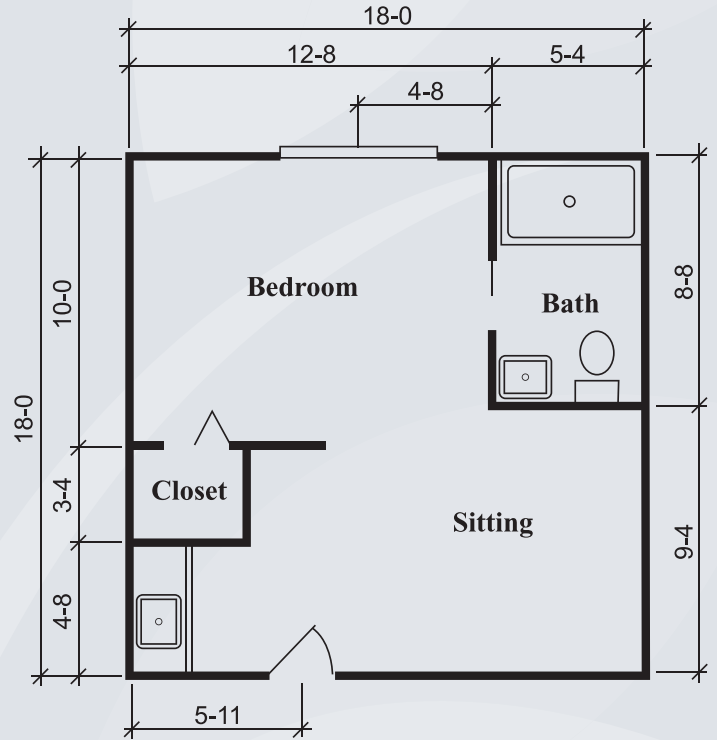

Floor Plans

Silverdale Suite
288 sq. ft.

Townsend Suite
324 sq. ft.

Dimensions are approximate. Floor plans may vary.

Brookdale Spring Hill

10440 Palmgren Lane, Spring Hill, Florida 34608 | (352) 684-7400

Assisted Living Facility # AL9255

brookdale.com

Floor Plans

Richmond Suite
360 sq. ft.

Hawthorne I Suite
410 sq. ft.

Dimensions are approximate. Floor plans may vary.

Brookdale Spring Hill
10440 Palmgren Lane, Spring Hill, Florida 34608 | (352) 684-7400
Assisted Living Facility # AL9255