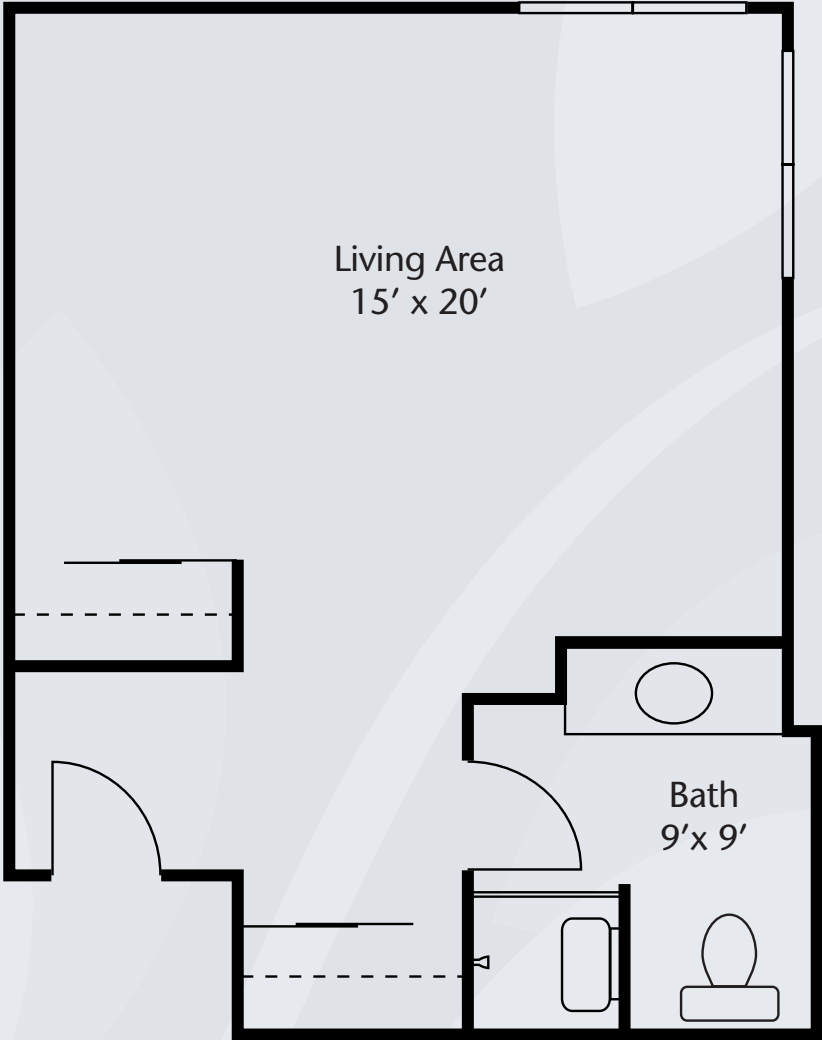

Floor Plans

Private Studio
260 sq. ft.

Private Studio Deluxe
335 sq. ft.

Dimensions are approximate. Floor plans may vary.

Brookdale Crown Point
10050 Old Saint Augustine Road, Jacksonville, Florida 32257 | (904) 288-8700
Assisted Living Facility # AL9133

brookdale.com

Floor Plans

Companion Studio
480 sq. ft.

Dimensions are approximate. Floor plans may vary.

Brookdale Crown Point
10050 Old Saint Augustine Road, Jacksonville, Florida 32257 | (904) 288-8700
Assisted Living Facility # AL9133