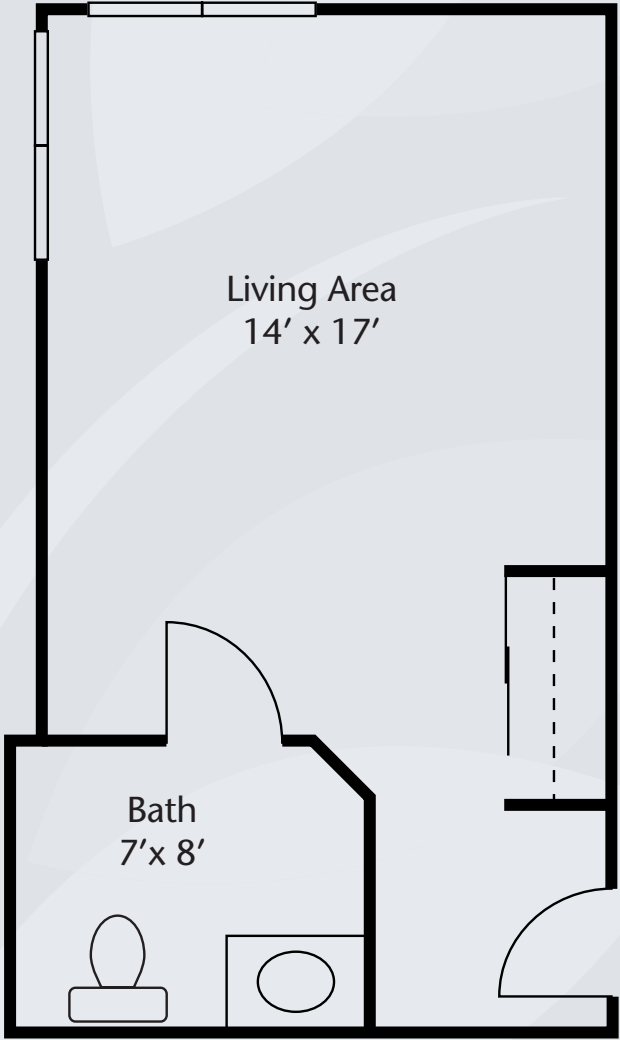

Floor Plans

Private Studio
260 sq. ft.

Private Studio Deluxe
335 sq. ft.

Dimensions are approximate. Floor plans may vary.

Brookdale Crown Point
10050 Old Saint Augustine Road, Jacksonville, Florida 32257 | (904) 288-8700
Assisted Living Facility # AL9133

brookdale.com

Floor Plans

Companion Studio
480 sq. ft.

Dimensions are approximate. Floor plans may vary.

Brookdale Crown Point
10050 Old Saint Augustine Road, Jacksonville, Florida 32257 | (904) 288-8700
Assisted Living Facility # AL9133