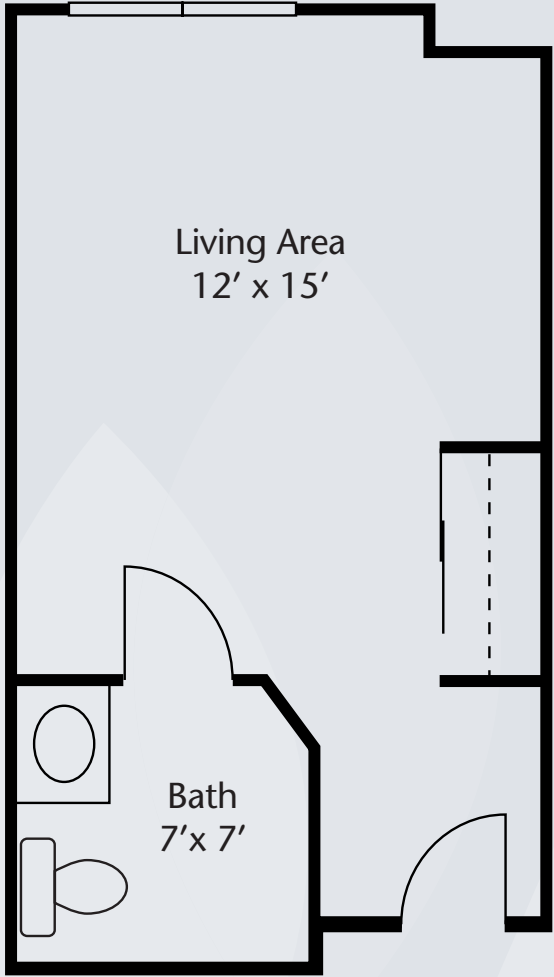

Floor Plans

Private Studio
260 sq. ft.

Private Studio Deluxe
335 sq. ft.

Dimensions are approximate. Floor plans may vary.

Brookdale Crown Point
10050 Old Saint Augustine Road, Jacksonville, Florida 32257 | (904) 288-8700
Assisted Living Facility # AL9133

brookdale.com

Floor Plans

Companion Studio
480 sq. ft.

Dimensions are approximate. Floor plans may vary.

Brookdale Crown Point
10050 Old Saint Augustine Road, Jacksonville, Florida 32257 | (904) 288-8700
Assisted Living Facility # AL9133