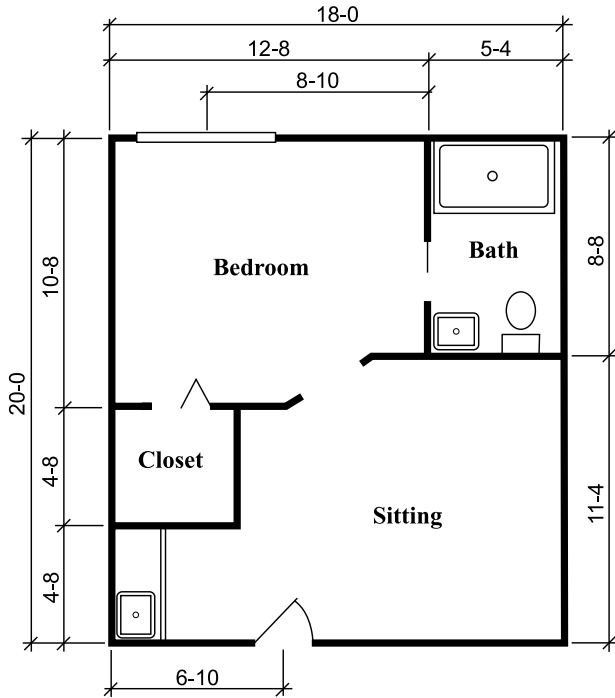

Floor Plans

Silverdale Suite

288 Sq. Ft.

Townsend Suite

324 Sq. Ft.

Brookdale West Melbourne

7300 Greenboro Drive
West Melbourne, Florida 32904

(321) 953-6464

Assisted Living Facility # AL8834

Dimensions are approximate. Floor plans may vary.

Floor Plans

Richmond Suite
360 Sq. Ft.

Hawthorne I Suite
410 sq. ft.

Brookdale West Melbourne

7300 Greenboro Drive
West Melbourne, Florida 32904

(321) 953-6464

Assisted Living Facility # AL8834

Dimensions are approximate. Floor plans may vary.