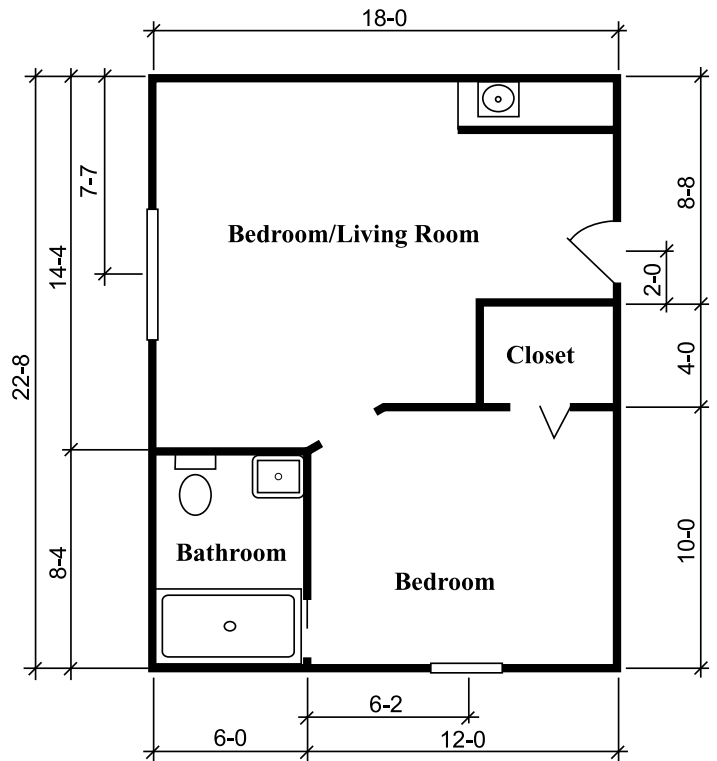

Floor Plans

Silverdale Suite

288 Sq. Ft.

Townsend Suite

324 Sq. Ft.

Brookdale West Melbourne

7300 Greenboro Drive
West Melbourne, Florida 32904

(321) 953-6464

Assisted Living Facility # AL8834

Dimensions are approximate. Floor plans may vary.

Floor Plans

Richmond Suite
360 Sq. Ft.

Hawthorne I Suite
410 sq. ft.

Brookdale West Melbourne

7300 Greenboro Drive
West Melbourne, Florida 32904

(321) 953-6464

Assisted Living Facility # AL8834

Dimensions are approximate. Floor plans may vary.