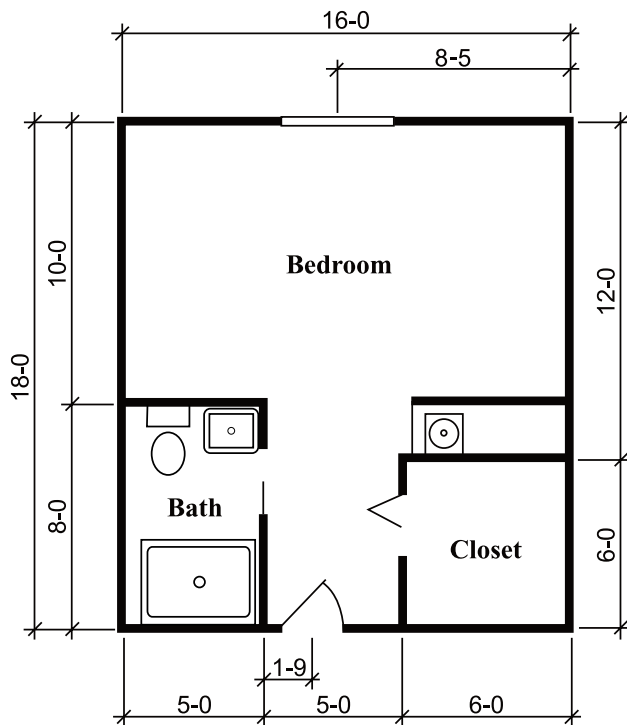

Floor Plans

Silverdale Suite

288 Sq. Ft.

Townsend Suite

324 Sq. Ft.

Brookdale West Melbourne

7300 Greenboro Drive
West Melbourne, Florida 32904

(321) 953-6464

Assisted Living Facility # AL8834

Dimensions are approximate. Floor plans may vary.

Floor Plans

Richmond Suite
360 Sq. Ft.

Hawthorne I Suite
410 sq. ft.

Brookdale West Melbourne

7300 Greenboro Drive
West Melbourne, Florida 32904