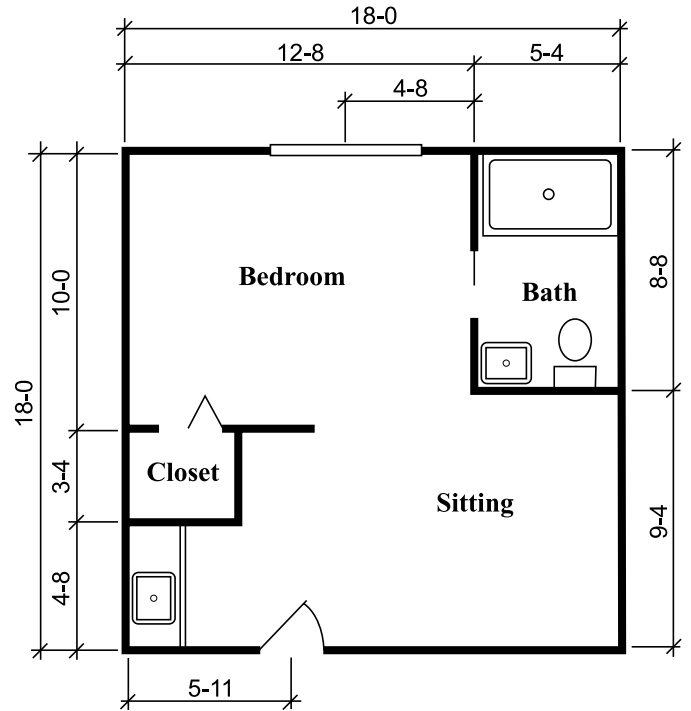

Floor Plans

Silverdale Suite

288 Sq. Ft.

Townsend Suite

324 Sq. Ft.

Brookdale West Melbourne

7300 Greenboro Drive
West Melbourne, Florida 32904

(321) 953-6464

Assisted Living Facility # AL8834

Dimensions are approximate. Floor plans may vary.

Floor Plans

Richmond Suite
360 Sq. Ft.

Hawthorne I Suite
410 sq. ft.

Brookdale West Melbourne

7300 Greenboro Drive
West Melbourne, Florida 32904