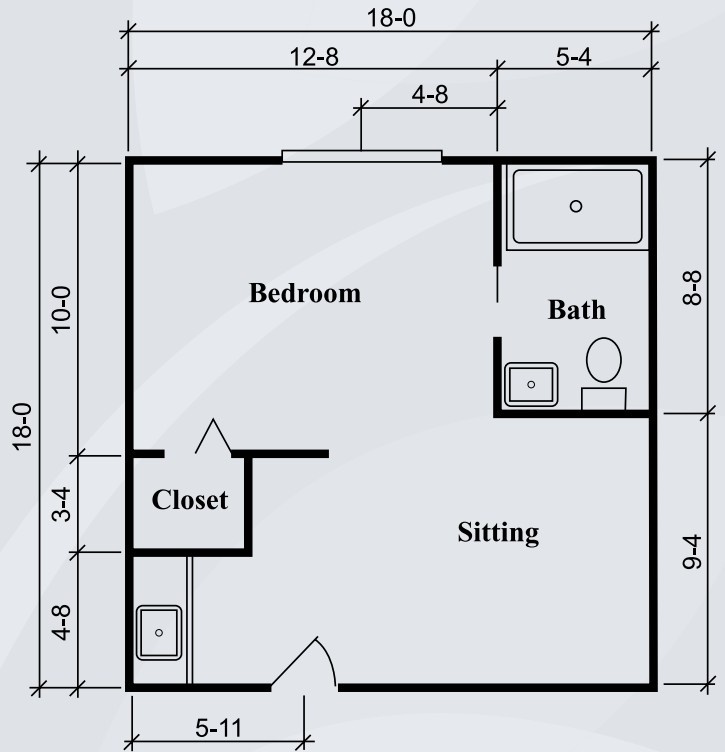

# Floor Plans

Silverdale Suite  
288 sq. ft.

Townsend Suite  
324 sq. ft.

Dimensions are approximate. Floor plans may vary.

**Brookdale Fort Myers Lakes Park**

14521 Lakewood Boulevard, Fort Myers, Florida 33919 | (239) 481-6666

# Floor Plans

**Richmond Suite**  
360 Sq. Ft.

**Hawthorne I Suite**  
410 sq. ft.

*Dimensions are approximate. Floor plans may vary.*

**Brookdale Fort Myers Lakes Park**  
14521 Lakewood Boulevard, Fort Myers, Florida 33919 | (239) 481-6666  
Assisted Living Facility # AL9183

# Floor Plans

Hawthorne II Suite  
442 sq. ft.

Dimensions are approximate. Floor plans may vary.

**Brookdale Fort Myers Lakes Park**

14521 Lakewood Boulevard, Fort Myers, Florida 33919 | (239) 481-6666

Assisted Living Facility # AL9183