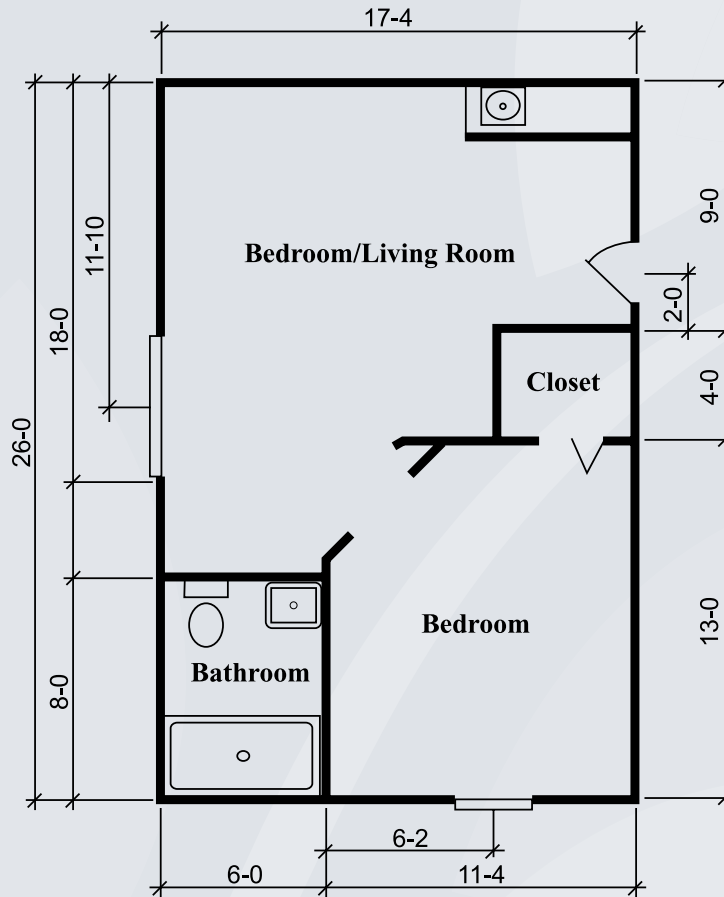

# Floor Plans

**Richmond Suite**  
360 Sq. Ft.

**Hawthorne I Suite**  
410 sq. ft.

*Dimensions are approximate. Floor plans may vary.*

**Brookdale Fort Myers Lakes Park**  
14521 Lakewood Boulevard, Fort Myers, Florida 33919 | (239) 481-6666  
Assisted Living Facility # AL9183

# Floor Plans

Hawthorne II Suite  
442 sq. ft.

Dimensions are approximate. Floor plans may vary.

**Brookdale Fort Myers Lakes Park**

14521 Lakewood Boulevard, Fort Myers, Florida 33919 | (239) 481-6666

Assisted Living Facility # AL9183