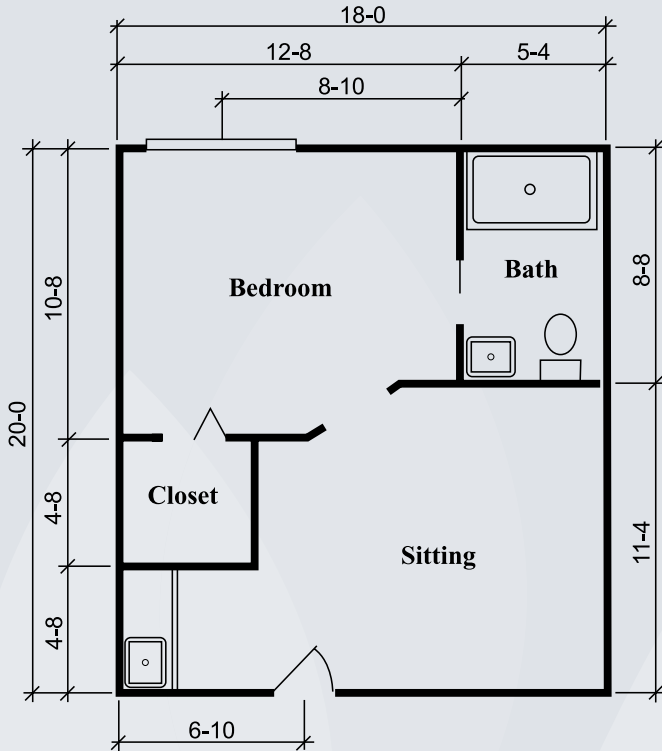

# Floor Plans

Silverdale Suite  
288 sq. ft.

Townsend Suite  
324 sq. ft.

Dimensions are approximate. Floor plans may vary.

**Brookdale Fort Myers Lakes Park**

14521 Lakewood Boulevard, Fort Myers, Florida 33919 | (239) 481-6666

# Floor Plans

**Richmond Suite**  
360 Sq. Ft.

**Hawthorne I Suite**  
410 sq. ft.

*Dimensions are approximate. Floor plans may vary.*

**Brookdale Fort Myers Lakes Park**  
14521 Lakewood Boulevard, Fort Myers, Florida 33919 | (239) 481-6666  
Assisted Living Facility # AL9183

# Floor Plans

Hawthorne II Suite  
442 sq. ft.

Dimensions are approximate. Floor plans may vary.

**Brookdale Fort Myers Lakes Park**

14521 Lakewood Boulevard, Fort Myers, Florida 33919 | (239) 481-6666

Assisted Living Facility # AL9183