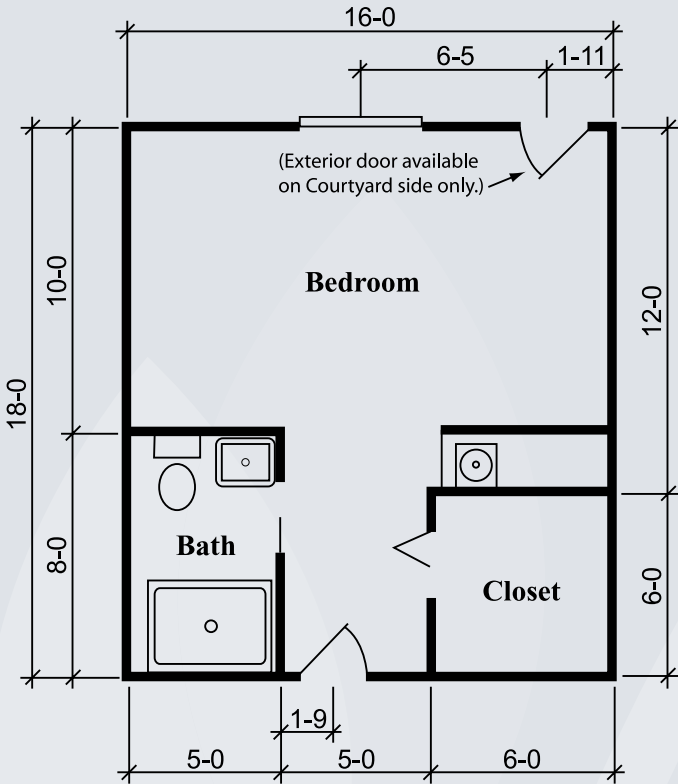

# Floor Plans

Silverdale Suite  
288 sq. ft.

Townsend Suite  
324 sq. ft.

Dimensions are approximate. Floor plans may vary.

**Brookdale Fort Myers Lakes Park**

14521 Lakewood Boulevard, Fort Myers, Florida 33919 | (239) 481-6666

# Floor Plans

**Richmond Suite**  
360 Sq. Ft.

**Hawthorne I Suite**  
410 sq. ft.

*Dimensions are approximate. Floor plans may vary.*

**Brookdale Fort Myers Lakes Park**  
14521 Lakewood Boulevard, Fort Myers, Florida 33919 | (239) 481-6666  
Assisted Living Facility # AL9183

# Floor Plans

Hawthorne II Suite  
442 sq. ft.

Dimensions are approximate. Floor plans may vary.

**Brookdale Fort Myers Lakes Park**

14521 Lakewood Boulevard, Fort Myers, Florida 33919 | (239) 481-6666

Assisted Living Facility # AL9183