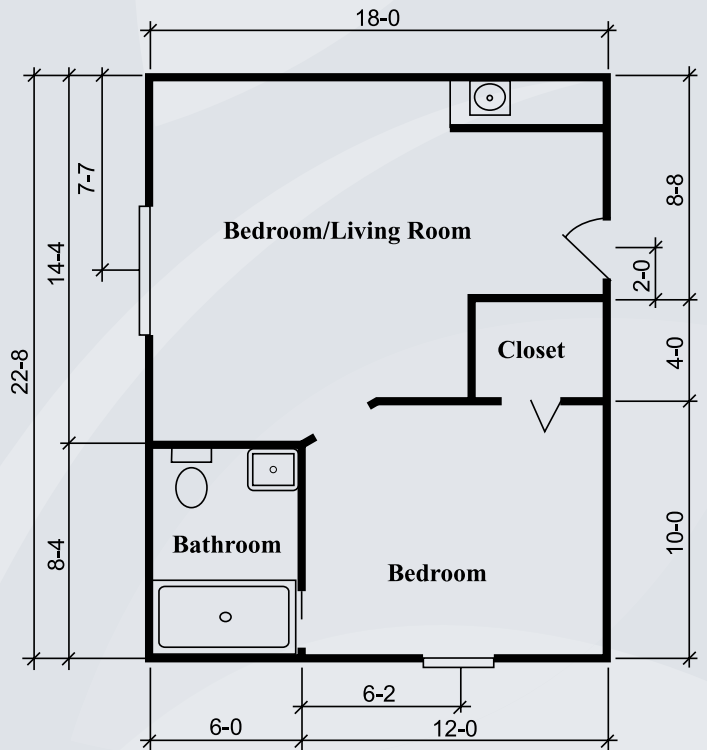

# Floor Plans

Silverdale Suite  
288 sq. ft.

Townsend Suite  
324 sq. ft.

Dimensions are approximate. Floor plans may vary.

**Brookdale Fort Myers Lakes Park**

14521 Lakewood Boulevard, Fort Myers, Florida 33919 | (239) 481-6666

# Floor Plans

**Richmond Suite**  
360 Sq. Ft.

**Hawthorne I Suite**  
410 sq. ft.

*Dimensions are approximate. Floor plans may vary.*

**Brookdale Fort Myers Lakes Park**  
14521 Lakewood Boulevard, Fort Myers, Florida 33919 | (239) 481-6666  
Assisted Living Facility # AL9183