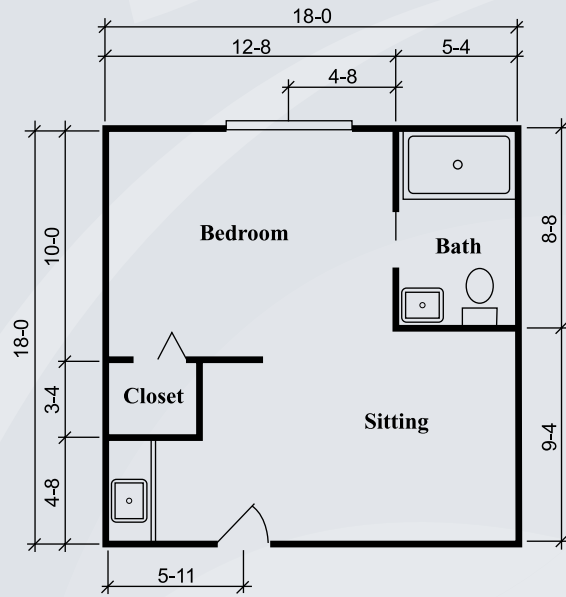

# Floor Plans

Silverdale Suite  
288 sq. ft.

Townsend Suite  
324 sq. ft.

Richmond Suite  
360 sq. ft.

Dimensions are approximate. Floor plans may vary.

# Floor Plans

**Hawthorne I Suite**  
410 sq. ft.

**Hawthorne II Suite**  
442 sq. ft.

*Dimensions are approximate. Floor plans may vary.*