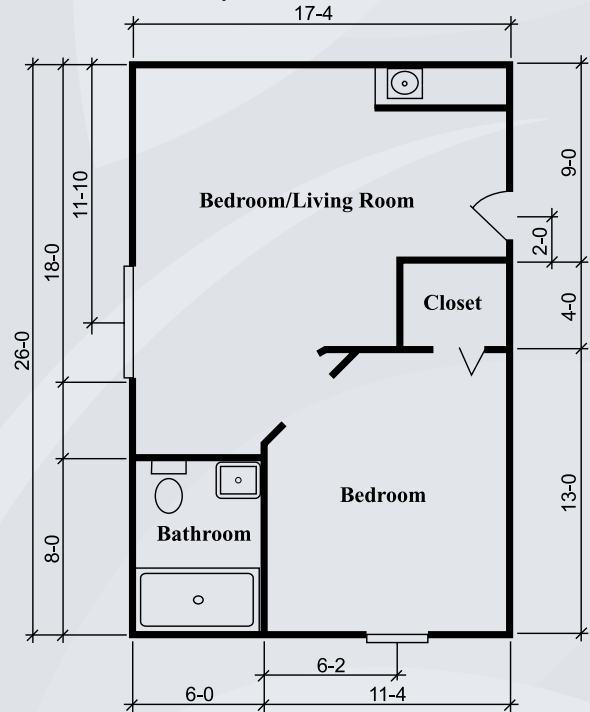

# Floor Plans

Silverdale Suite  
288 sq. ft.

Townsend Suite  
324 sq. ft.

Richmond Suite  
360 sq. ft.

Dimensions are approximate. Floor plans may vary.

# Floor Plans

**Hawthorne I Suite**  
410 sq. ft.

**Hawthorne II Suite**  
442 sq. ft.

*Dimensions are approximate. Floor plans may vary.*