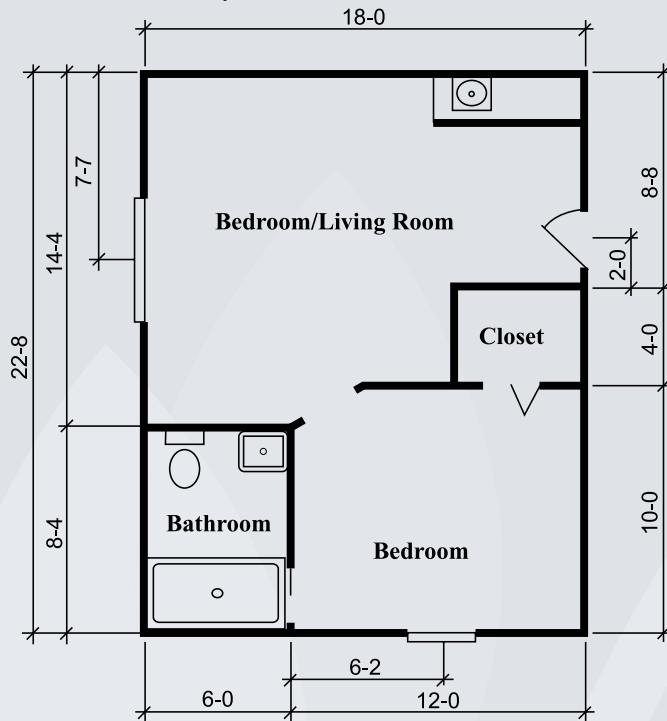

# Floor Plans

Silverdale Suite  
288 sq. ft.

Townsend Suite  
324 sq. ft.

Richmond Suite  
360 sq. ft.

Dimensions are approximate. Floor plans may vary.

# Floor Plans

**Hawthorne I Suite**  
410 sq. ft.

**Hawthorne II Suite**  
442 sq. ft.

*Dimensions are approximate. Floor plans may vary.*