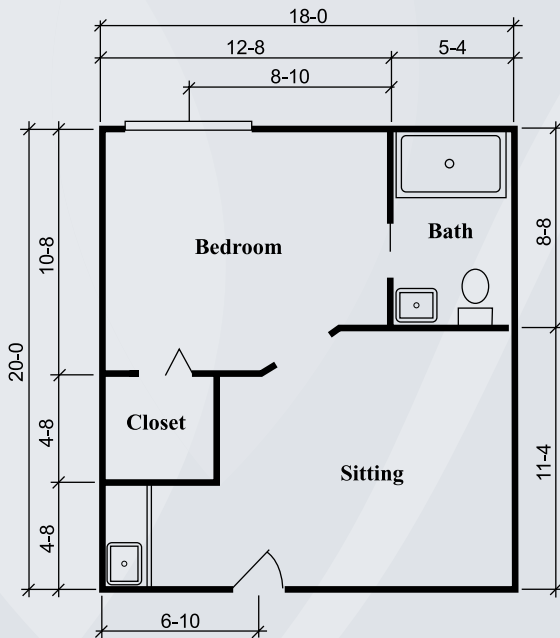

# Floor Plans

Silverdale Suite  
288 sq. ft.

Townsend Suite  
324 sq. ft.

Richmond Suite  
360 sq. ft.

Dimensions are approximate. Floor plans may vary.

# Floor Plans

**Hawthorne I Suite**  
410 sq. ft.

**Hawthorne II Suite**  
442 sq. ft.

*Dimensions are approximate. Floor plans may vary.*