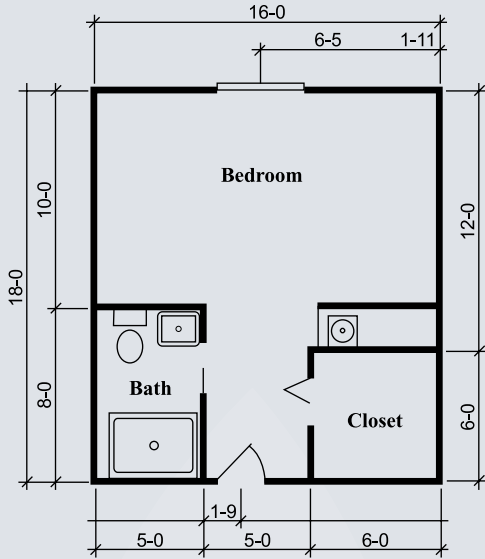

# Floor Plans

Silverdale Suite  
288 sq. ft.

Townsend Suite  
324 sq. ft.

Richmond Suite  
360 sq. ft.

Dimensions are approximate. Floor plans may vary.

# Floor Plans

**Hawthorne I Suite**  
410 sq. ft.

**Hawthorne II Suite**  
442 sq. ft.

*Dimensions are approximate. Floor plans may vary.*