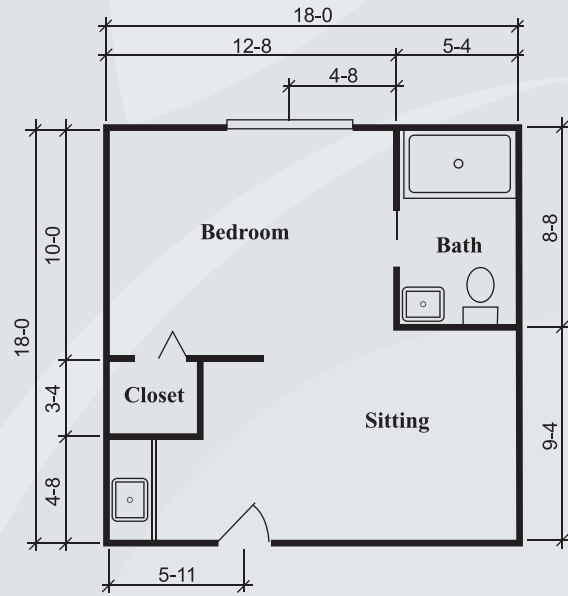

Floor Plans

Silverdale Suite
288 sq. ft.

Townsend Suite
324 sq. ft.

Dimensions are approximate. Floor plans may vary.

Brookdale Goodlettsville
2025 Caldwell Drive, Goodlettsville, Tennessee 37072 | (615) 859-2889

brookdale.com

Floor Plans

Richmond Suite
360 sq. ft.

Ashton Suite
372 sq. ft.

Dimensions are approximate. Floor plans may vary.

Brookdale Goodlettsville
2025 Caldwell Drive, Goodlettsville, Tennessee 37072 | (615) 859-2889

brookdale.com

Floor Plans

Windsor Suite
483 sq. ft.

Dimensions are approximate. Floor plans may vary.

Brookdale Goodlettsville
2025 Caldwell Drive, Goodlettsville, Tennessee 37072 | (615) 859-2889

brookdale.com