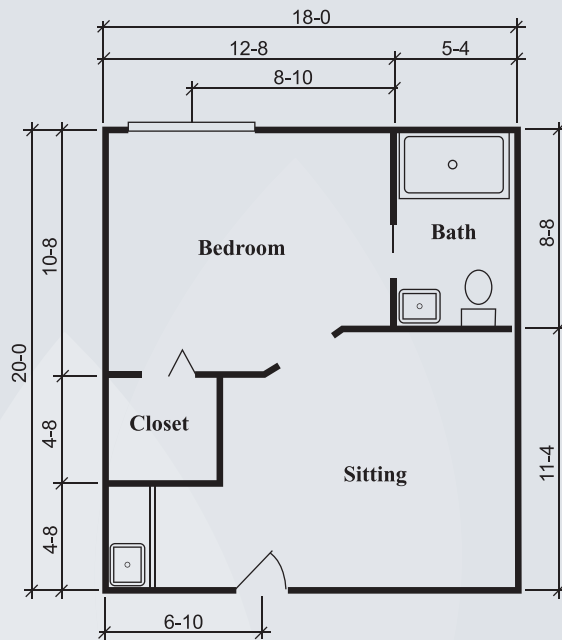

Floor Plans

Silverdale Suite
288 sq. ft.

Townsend Suite
324 sq. ft.

Dimensions are approximate. Floor plans may vary.

Brookdale Goodlettsville
2025 Caldwell Drive, Goodlettsville, Tennessee 37072 | (615) 859-2889

brookdale.com

Floor Plans

Richmond Suite
360 sq. ft.

Ashton Suite
372 sq. ft.

Dimensions are approximate. Floor plans may vary.

Brookdale Goodlettsville
2025 Caldwell Drive, Goodlettsville, Tennessee 37072 | (615) 859-2889

brookdale.com

Floor Plans

Windsor Suite
483 sq. ft.

Dimensions are approximate. Floor plans may vary.

Brookdale Goodlettsville
2025 Caldwell Drive, Goodlettsville, Tennessee 37072 | (615) 859-2889

brookdale.com