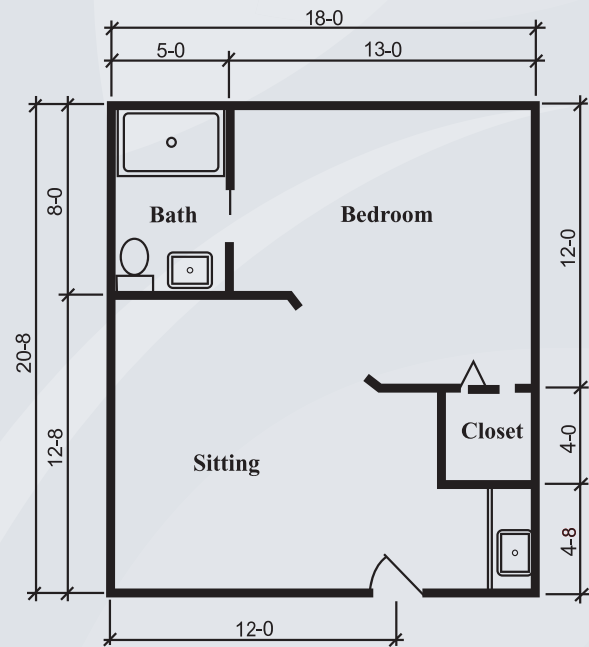

Floor Plans

Silverdale Suite
288 sq. ft.

Townsend Suite
324 sq. ft.

Dimensions are approximate. Floor plans may vary.

Brookdale Goodlettsville
2025 Caldwell Drive, Goodlettsville, Tennessee 37072 | (615) 859-2889

brookdale.com

Floor Plans

Richmond Suite
360 sq. ft.

Ashton Suite
372 sq. ft.

Dimensions are approximate. Floor plans may vary.

Brookdale Goodlettsville
2025 Caldwell Drive, Goodlettsville, Tennessee 37072 | (615) 859-2889

brookdale.com

Floor Plans

Windsor Suite
483 sq. ft.

Dimensions are approximate. Floor plans may vary.

Brookdale Goodlettsville
2025 Caldwell Drive, Goodlettsville, Tennessee 37072 | (615) 859-2889

brookdale.com