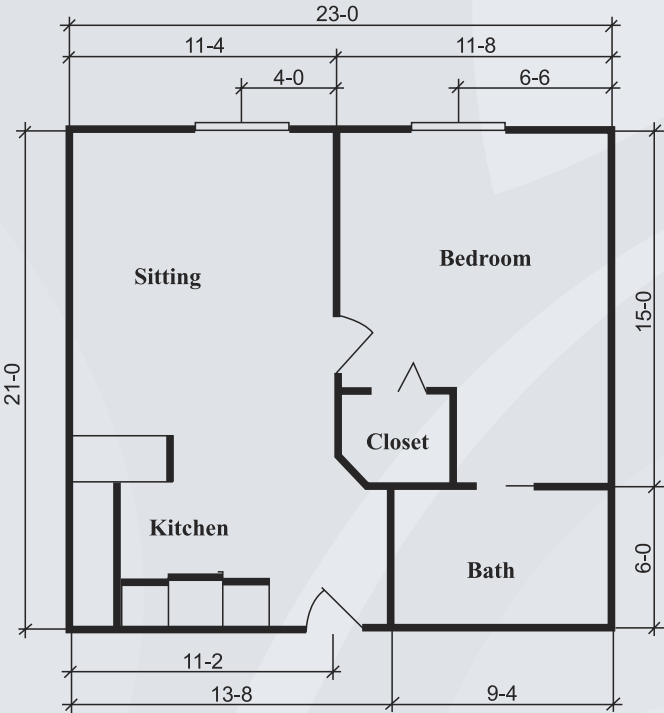

Floor Plans

Silverdale Suite
288 sq. ft.

Townsend Suite
324 sq. ft.

Dimensions are approximate. Floor plans may vary.

Brookdale Goodlettsville
2025 Caldwell Drive, Goodlettsville, Tennessee 37072 | (615) 859-2889

brookdale.com

Floor Plans

Richmond Suite
360 sq. ft.

Ashton Suite
372 sq. ft.

Dimensions are approximate. Floor plans may vary.

Brookdale Goodlettsville
2025 Caldwell Drive, Goodlettsville, Tennessee 37072 | (615) 859-2889

brookdale.com

Floor Plans

Windsor Suite
483 sq. ft.

Dimensions are approximate. Floor plans may vary.

Brookdale Goodlettsville
2025 Caldwell Drive, Goodlettsville, Tennessee 37072 | (615) 859-2889

brookdale.com