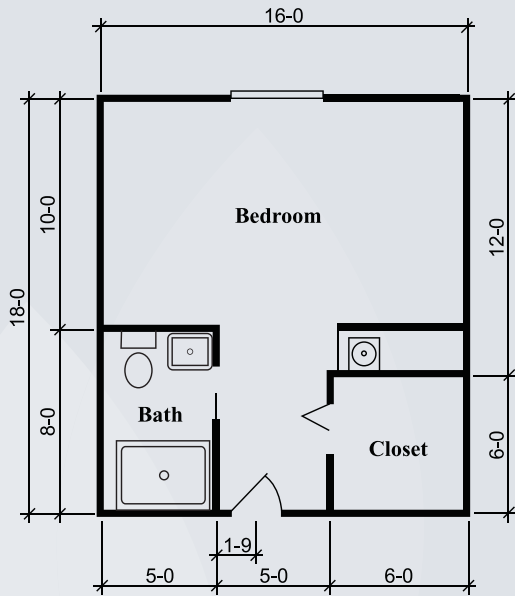

Floor Plans

Silverdale Suite
288 sq. ft.

Townsend Suite
324 sq. ft.

Dimensions are approximate. Floor plans may vary.

Brookdale Goodlettsville
2025 Caldwell Drive, Goodlettsville, Tennessee 37072 | (615) 859-2889

brookdale.com

Floor Plans

Richmond Suite
360 sq. ft.

Ashton Suite
372 sq. ft.

Dimensions are approximate. Floor plans may vary.

Brookdale Goodlettsville
2025 Caldwell Drive, Goodlettsville, Tennessee 37072 | (615) 859-2889

brookdale.com

Floor Plans

Windsor Suite
483 sq. ft.

Dimensions are approximate. Floor plans may vary.

Brookdale Goodlettsville
2025 Caldwell Drive, Goodlettsville, Tennessee 37072 | (615) 859-2889

brookdale.com