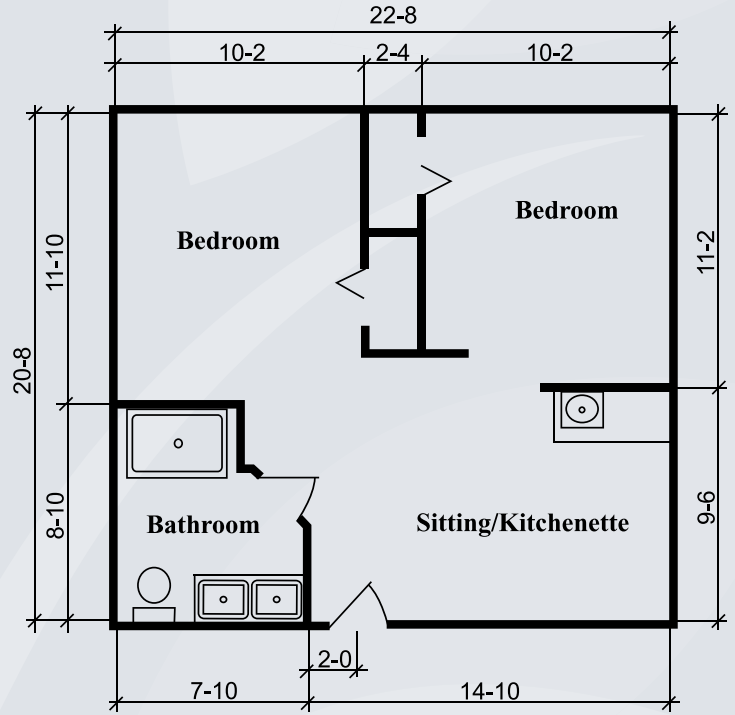

Floor Plans

Oxford Suite
210 sq. ft.

Silverdale Suite
288 sq. ft.

Dimensions are approximate. Floor plans may vary.

Brookdale New Bern

1336 South Glenburnie Road, New Bern, NC 28562 | (252) 638-6660

brookdale.com

Floor Plans

Townsend Suite
324 sq. ft.

Richmond Suite
360 sq. ft.

Dimensions are approximate. Floor plans may vary.

Brookdale New Bern

1336 South Glenburnie Road, New Bern, NC 28562 | (252) 638-6660

brookdale.com

Floor Plans

Ashton Suite
372 sq. ft.

Gatewick Suite
474 sq. ft.

Dimensions are approximate. Floor plans may vary.

Brookdale New Bern

1336 South Glenburnie Road, New Bern, NC 28562 | (252) 638-6660

brookdale.com