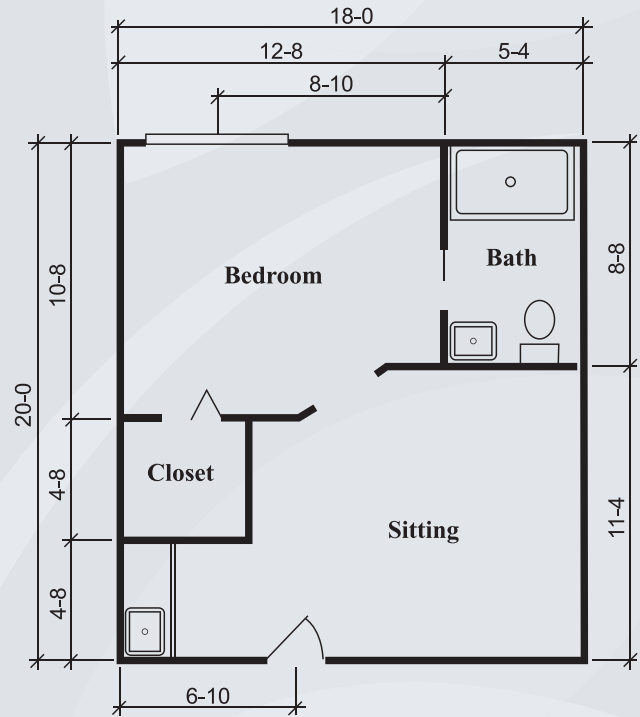

Floor Plans

Oxford Suite
210 sq. ft.

Silverdale Suite
288 sq. ft.

Dimensions are approximate. Floor plans may vary.

Brookdale New Bern

1336 South Glenburnie Road, New Bern, NC 28562 | (252) 638-6660

brookdale.com

Floor Plans

Townsend Suite
324 sq. ft.

Richmond Suite
360 sq. ft.

Dimensions are approximate. Floor plans may vary.

Brookdale New Bern

1336 South Glenburnie Road, New Bern, NC 28562 | (252) 638-6660

brookdale.com

Floor Plans

Ashton Suite
372 sq. ft.

Gatewick Suite
474 sq. ft.

Dimensions are approximate. Floor plans may vary.

Brookdale New Bern

1336 South Glenburnie Road, New Bern, NC 28562 | (252) 638-6660

brookdale.com