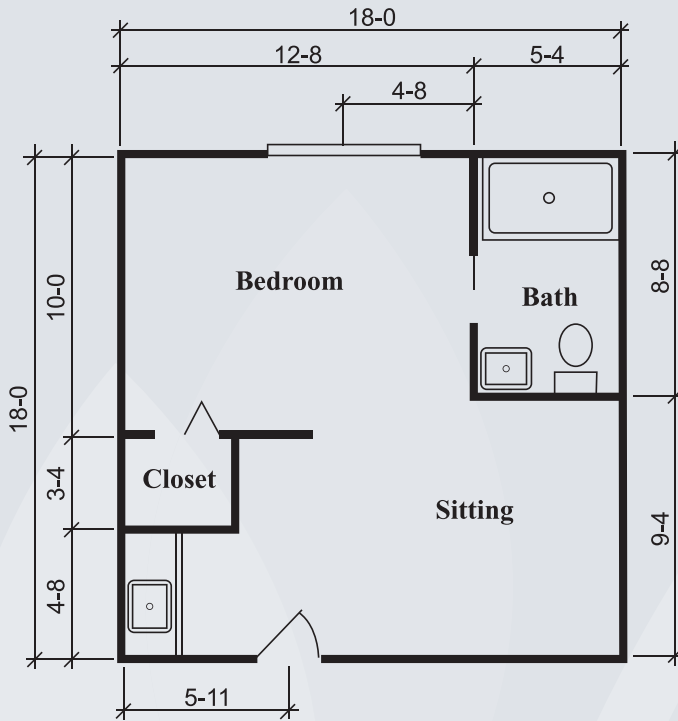

Floor Plans

Oxford Suite
210 sq. ft.

Silverdale Suite
288 sq. ft.

Dimensions are approximate. Floor plans may vary.

Brookdale New Bern

1336 South Glenburnie Road, New Bern, NC 28562 | (252) 638-6660

brookdale.com

Floor Plans

Townsend Suite
324 sq. ft.

Richmond Suite
360 sq. ft.

Dimensions are approximate. Floor plans may vary.

Brookdale New Bern

1336 South Glenburnie Road, New Bern, NC 28562 | (252) 638-6660

brookdale.com

Floor Plans

Ashton Suite
372 sq. ft.

Gatewick Suite
474 sq. ft.

Dimensions are approximate. Floor plans may vary.

Brookdale New Bern

1336 South Glenburnie Road, New Bern, NC 28562 | (252) 638-6660

brookdale.com