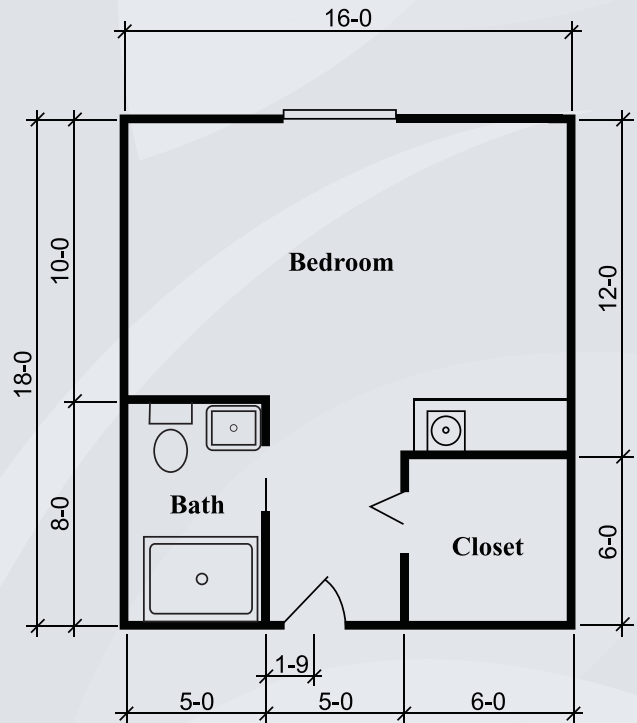

Floor Plans

Oxford Suite
210 sq. ft.

Silverdale Suite
288 sq. ft.

Dimensions are approximate. Floor plans may vary.

Brookdale New Bern

1336 South Glenburnie Road, New Bern, NC 28562 | (252) 638-6660

brookdale.com

Floor Plans

Townsend Suite
324 sq. ft.

Richmond Suite
360 sq. ft.

Dimensions are approximate. Floor plans may vary.

Brookdale New Bern

1336 South Glenburnie Road, New Bern, NC 28562 | (252) 638-6660

brookdale.com

Floor Plans

Ashton Suite
372 sq. ft.

Gatewick Suite
474 sq. ft.

Dimensions are approximate. Floor plans may vary.

Brookdale New Bern

1336 South Glenburnie Road, New Bern, NC 28562 | (252) 638-6660

brookdale.com