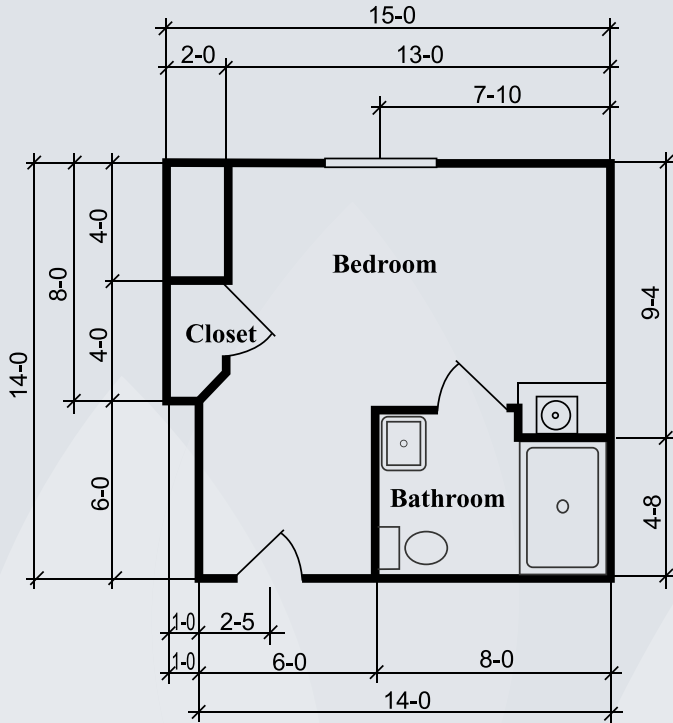

Floor Plans

Oxford Suite
210 sq. ft.

Silverdale Suite
288 sq. ft.

Dimensions are approximate. Floor plans may vary.

Brookdale New Bern

1336 South Glenburnie Road, New Bern, NC 28562 | (252) 638-6660

brookdale.com

Floor Plans

Townsend Suite
324 sq. ft.

Richmond Suite
360 sq. ft.

Dimensions are approximate. Floor plans may vary.

Brookdale New Bern

1336 South Glenburnie Road, New Bern, NC 28562 | (252) 638-6660

brookdale.com

Floor Plans

Ashton Suite
372 sq. ft.

Gatewick Suite
474 sq. ft.

Dimensions are approximate. Floor plans may vary.

Brookdale New Bern

1336 South Glenburnie Road, New Bern, NC 28562 | (252) 638-6660

brookdale.com