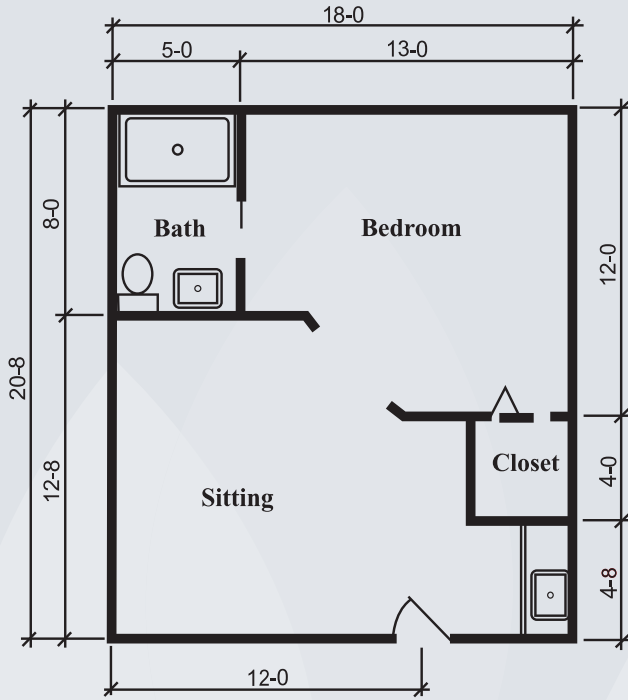

Floor Plans

Oxford Suite
210 sq. ft.

Silverdale Suite
288 sq. ft.

Dimensions are approximate. Floor plans may vary.

Brookdale New Bern

1336 South Glenburnie Road, New Bern, NC 28562 | (252) 638-6660

brookdale.com

Floor Plans

Townsend Suite
324 sq. ft.

Richmond Suite
360 sq. ft.

Dimensions are approximate. Floor plans may vary.

Brookdale New Bern

1336 South Glenburnie Road, New Bern, NC 28562 | (252) 638-6660

brookdale.com

Floor Plans

Ashton Suite
372 sq. ft.

Gatewick Suite
474 sq. ft.

Dimensions are approximate. Floor plans may vary.

Brookdale New Bern

1336 South Glenburnie Road, New Bern, NC 28562 | (252) 638-6660

brookdale.com