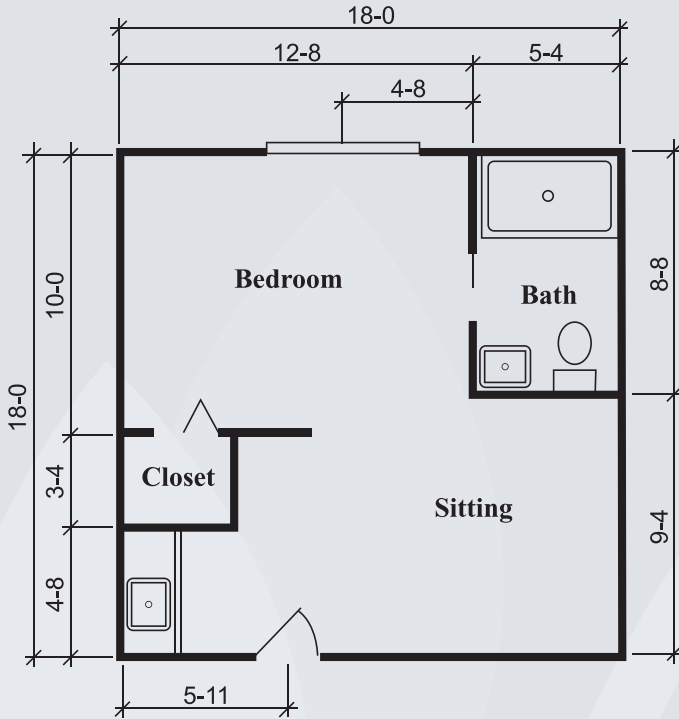

Floor Plans

Oxford Suite
210 sq. ft.

Silverdale Suite
288 sq. ft.

Dimensions are approximate. Floor plans may vary.

Brookdale Rocky Mount
650 Goldrock Road, Rocky Mount, NC 27804 | (252) 446-6005

brookdale.com

Floor Plans

Townsend Suite
324 sq. ft.

Richmond Suite
360 sq. ft.

Dimensions are approximate. Floor plans may vary.

Brookdale Rocky Mount
650 Goldrock Road, Rocky Mount, NC 27804 | (252) 446-6005

brookdale.com

Floor Plans

Ashton Suite
372 sq. ft.

Gatewick Suite
474 sq. ft.

Dimensions are approximate. Floor plans may vary.

Brookdale Rocky Mount
650 Goldrock Road, Rocky Mount, NC 27804 | (252) 446-6005

brookdale.com