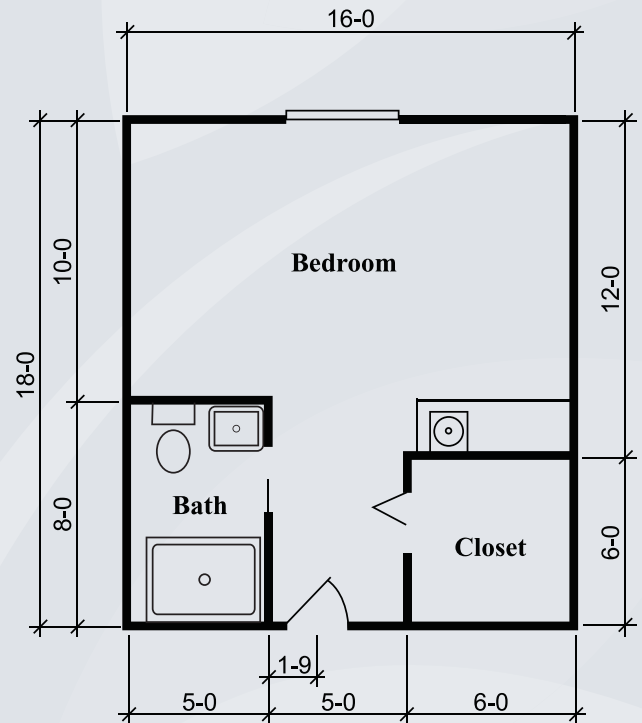

Floor Plans

Oxford Suite
210 sq. ft.

Silverdale Suite
288 sq. ft.

Dimensions are approximate. Floor plans may vary.

Brookdale Rocky Mount
650 Goldrock Road, Rocky Mount, NC 27804 | (252) 446-6005

brookdale.com

Floor Plans

Townsend Suite
324 sq. ft.

Richmond Suite
360 sq. ft.

Dimensions are approximate. Floor plans may vary.

Brookdale Rocky Mount
650 Goldrock Road, Rocky Mount, NC 27804 | (252) 446-6005

brookdale.com

Floor Plans

Ashton Suite
372 sq. ft.

Gatewick Suite
474 sq. ft.

Dimensions are approximate. Floor plans may vary.

Brookdale Rocky Mount
650 Goldrock Road, Rocky Mount, NC 27804 | (252) 446-6005

brookdale.com