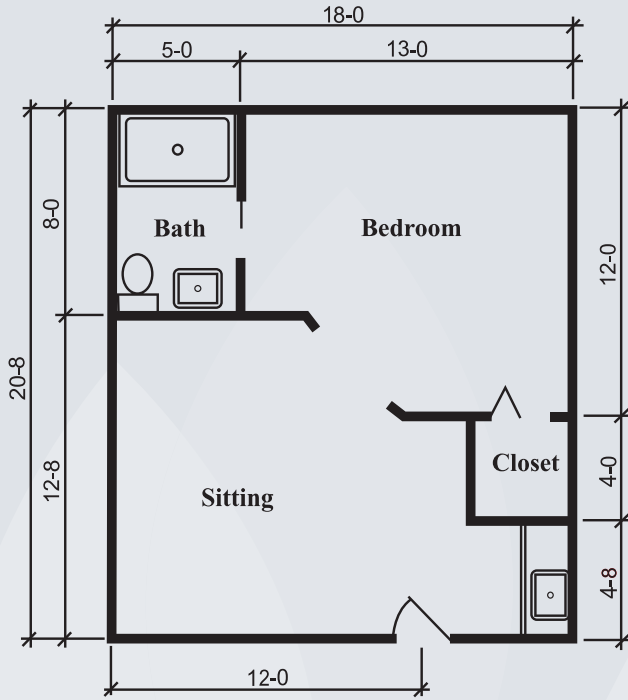

Floor Plans

Oxford Suite
210 sq. ft.

Silverdale Suite
288 sq. ft.

Dimensions are approximate. Floor plans may vary.

Brookdale Rocky Mount
650 Goldrock Road, Rocky Mount, NC 27804 | (252) 446-6005

brookdale.com

Floor Plans

Townsend Suite
324 sq. ft.

Richmond Suite
360 sq. ft.

Dimensions are approximate. Floor plans may vary.

Brookdale Rocky Mount
650 Goldrock Road, Rocky Mount, NC 27804 | (252) 446-6005

brookdale.com

Floor Plans

Ashton Suite
372 sq. ft.

Gatewick Suite
474 sq. ft.

Dimensions are approximate. Floor plans may vary.

Brookdale Rocky Mount
650 Goldrock Road, Rocky Mount, NC 27804 | (252) 446-6005

brookdale.com