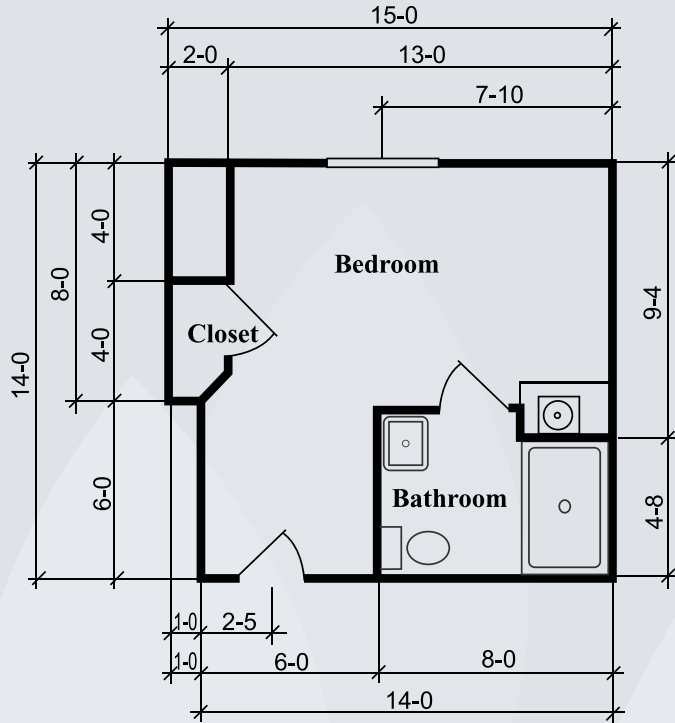

Floor Plans

Oxford Suite
210 sq. ft.

Silverdale Suite
288 sq. ft.

Dimensions are approximate. Floor plans may vary.

Brookdale Rocky Mount
650 Goldrock Road, Rocky Mount, NC 27804 | (252) 446-6005

brookdale.com

Floor Plans

Townsend Suite
324 sq. ft.

Richmond Suite
360 sq. ft.

Dimensions are approximate. Floor plans may vary.

Brookdale Rocky Mount
650 Goldrock Road, Rocky Mount, NC 27804 | (252) 446-6005

brookdale.com

Floor Plans

Ashton Suite
372 sq. ft.

Gatewick Suite
474 sq. ft.

Dimensions are approximate. Floor plans may vary.

Brookdale Rocky Mount
650 Goldrock Road, Rocky Mount, NC 27804 | (252) 446-6005

brookdale.com