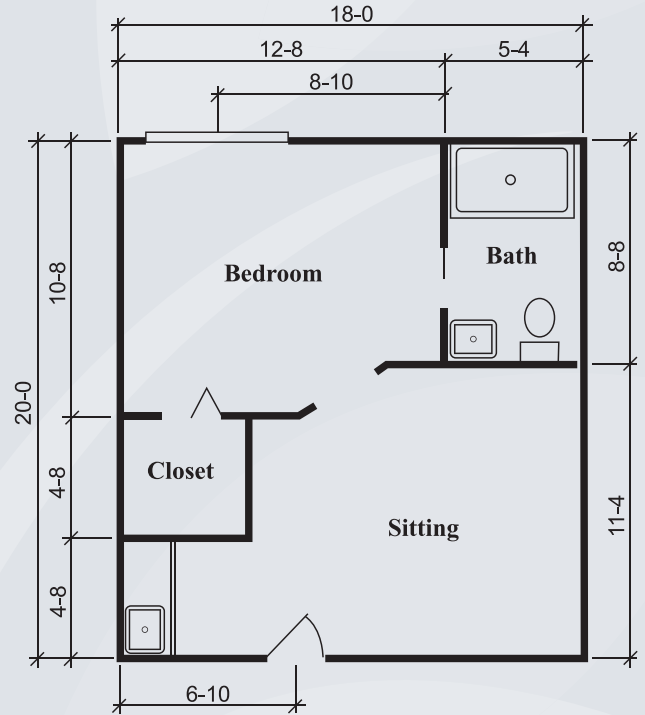

Floor Plans

Oxford Suite
210 sq. ft.

Silverdale Suite
288 sq. ft.

Dimensions are approximate. Floor plans may vary.

Brookdale Rocky Mount
650 Goldrock Road, Rocky Mount, NC 27804 | (252) 446-6005

brookdale.com

Floor Plans

Townsend Suite
324 sq. ft.

Richmond Suite
360 sq. ft.

Dimensions are approximate. Floor plans may vary.

Brookdale Rocky Mount
650 Goldrock Road, Rocky Mount, NC 27804 | (252) 446-6005

brookdale.com

Floor Plans

Ashton Suite
372 sq. ft.

Gatewick Suite
474 sq. ft.

Dimensions are approximate. Floor plans may vary.

Brookdale Rocky Mount
650 Goldrock Road, Rocky Mount, NC 27804 | (252) 446-6005

brookdale.com