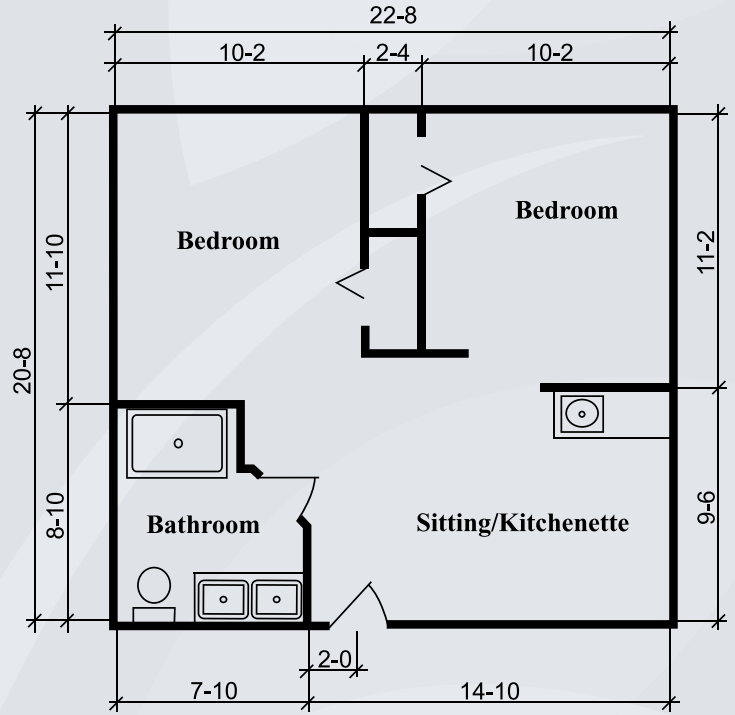

Floor Plans

Oxford Suite
210 sq. ft.

Silverdale Suite
288 sq. ft.

Dimensions are approximate. Floor plans may vary.

Brookdale Rocky Mount
650 Goldrock Road, Rocky Mount, NC 27804 | (252) 446-6005

brookdale.com

Floor Plans

Townsend Suite
324 sq. ft.

Richmond Suite
360 sq. ft.

Dimensions are approximate. Floor plans may vary.

Brookdale Rocky Mount
650 Goldrock Road, Rocky Mount, NC 27804 | (252) 446-6005

brookdale.com

Floor Plans

Ashton Suite
372 sq. ft.

Gatewick Suite
474 sq. ft.

Dimensions are approximate. Floor plans may vary.

Brookdale Rocky Mount
650 Goldrock Road, Rocky Mount, NC 27804 | (252) 446-6005

brookdale.com