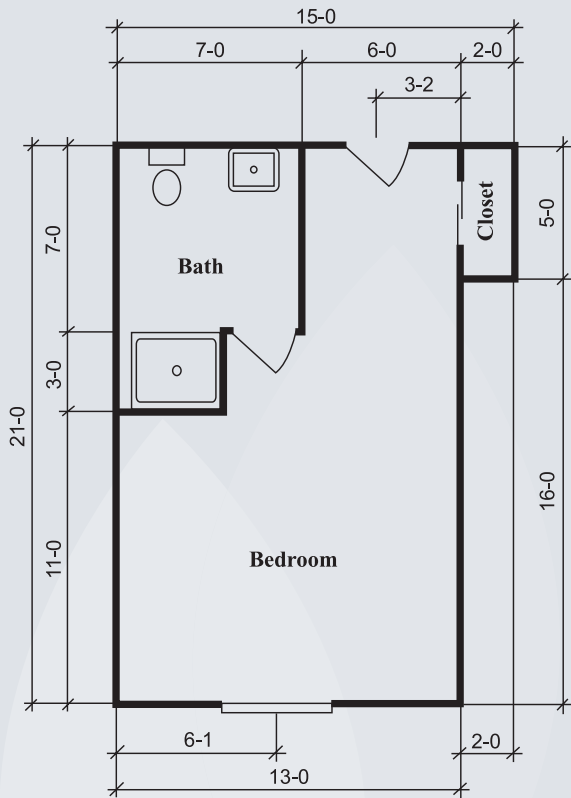

Floor Plans

Private Suite
315 sq. ft.

Semi Private Suite
625 sq. ft.

Dimensions are approximate. Floor plans may vary.

Brookdale Wilmington
3501 Converse Drive, Wilmington, NC 28403 | (910) 790-8664

brookdale.com