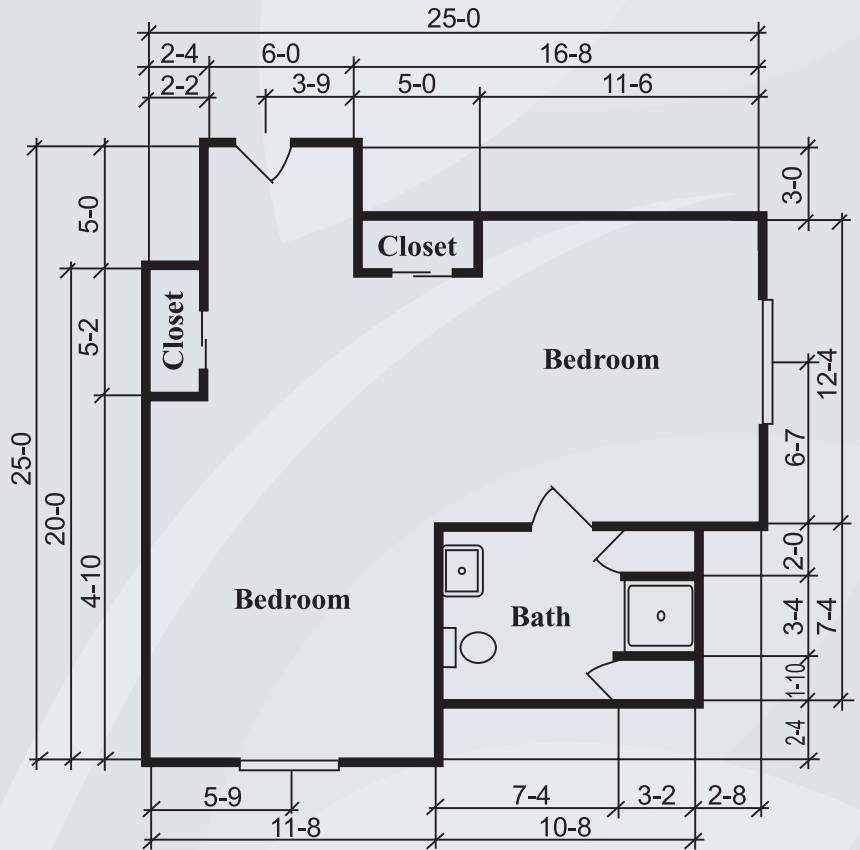

Floor Plans

Private Suite
315 sq. ft.

Semi Private Suite
625 sq. ft.

Dimensions are approximate. Floor plans may vary.

Brookdale Wilmington
3501 Converse Drive, Wilmington, NC 28403 | (910) 790-8664

brookdale.com