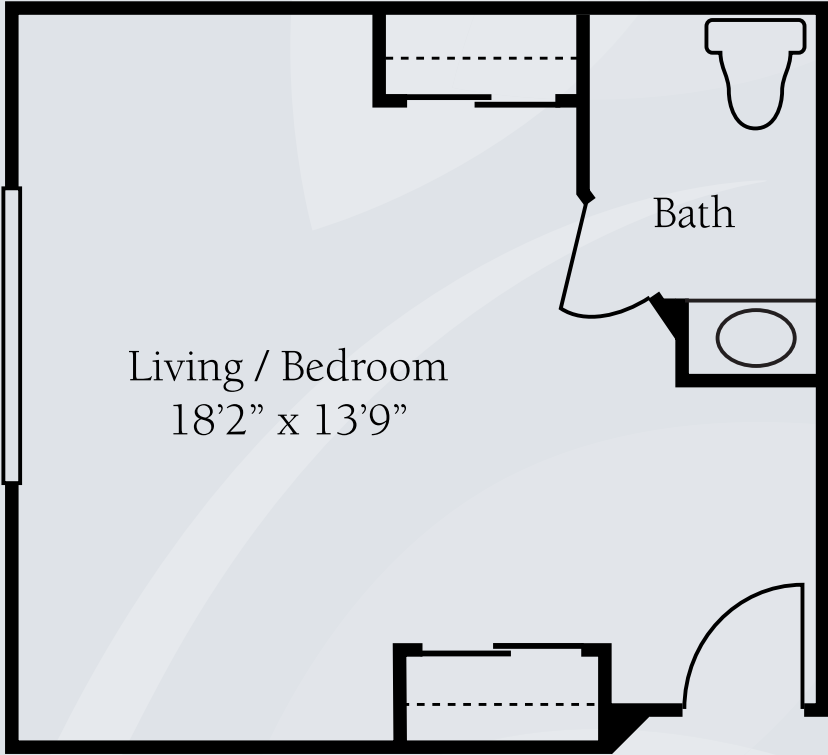

# Floor Plans

Private Suite

Companion Suite

Dimensions are approximate. Floor plans may vary.

**Brookdale Delta**  
7323 Delta Commerce Drive, Lansing, MI 48917 | (517) 327-5566

[brookdale.com](http://brookdale.com)