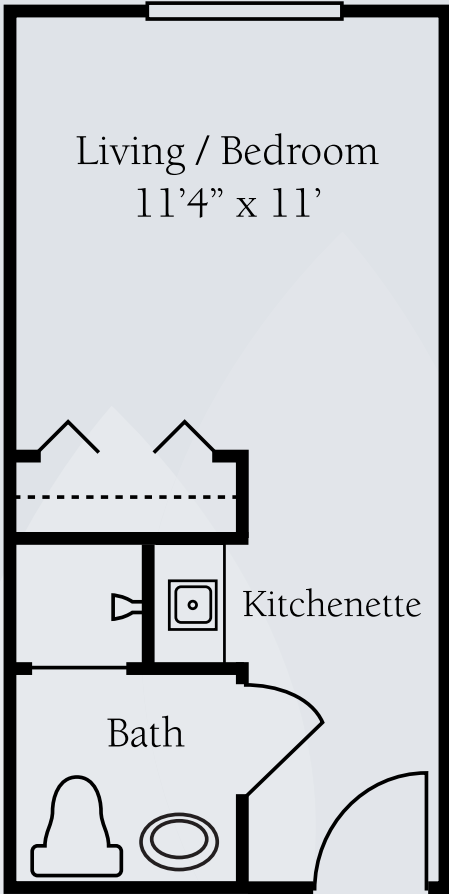

# Floor Plans

Private Suite

Companion Suite

Dimensions are approximate. Floor plans may vary.

**Brookdale Delta**  
7323 Delta Commerce Drive, Lansing, MI 48917 | (517) 327-5566

[brookdale.com](http://brookdale.com)