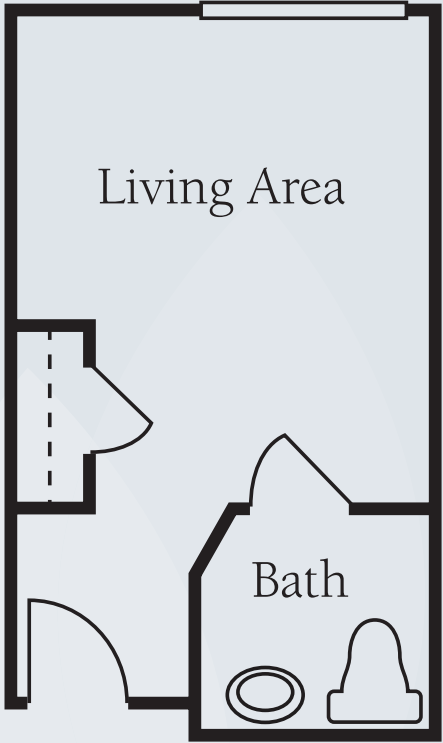

Floor Plans

Studio Unit
248 sq. ft.

Studio Unit
265 sq. ft.

Dimensions are approximate. Floor plans may vary.

Brookdale Grand Blanc | Formerly Clare Bridge® Grand Blanc
5130 Baldwin Road, Holly, MI 48442 | (810) 603-0800

brookdale.com

Floor Plans

Studio Unit
294 sq. ft.

Companion Studio Unit
430 sq. ft.

Dimensions are approximate. Floor plans may vary.

Brookdale Grand Blanc | Formerly Clare Bridge® Grand Blanc
5130 Baldwin Road, Holly, MI 48442 | (810) 603-0800