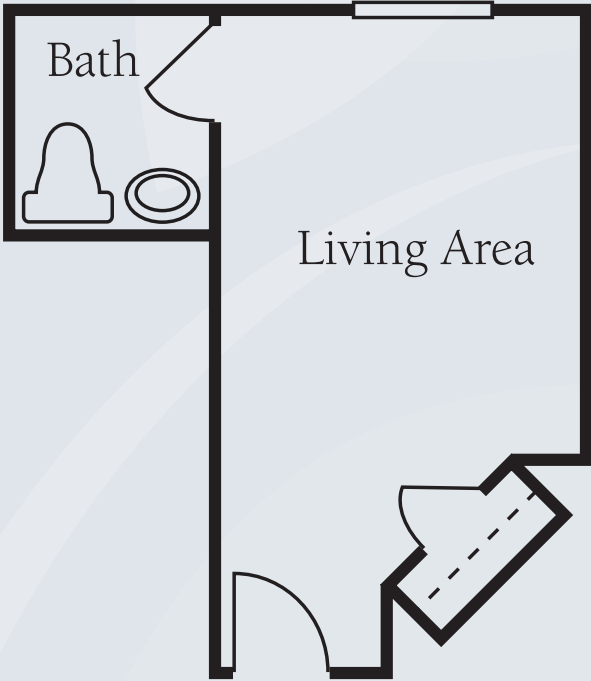

Floor Plans

Studio Unit
248 sq. ft.

Studio Unit
265 sq. ft.

Dimensions are approximate. Floor plans may vary.

Brookdale Grand Blanc | Formerly Clare Bridge® Grand Blanc
5130 Baldwin Road, Holly, MI 48442 | (810) 603-0800

brookdale.com

Floor Plans

Studio Unit
294 sq. ft.

Companion Studio Unit
430 sq. ft.

Dimensions are approximate. Floor plans may vary.

Brookdale Grand Blanc | Formerly Clare Bridge® Grand Blanc
5130 Baldwin Road, Holly, MI 48442 | (810) 603-0800