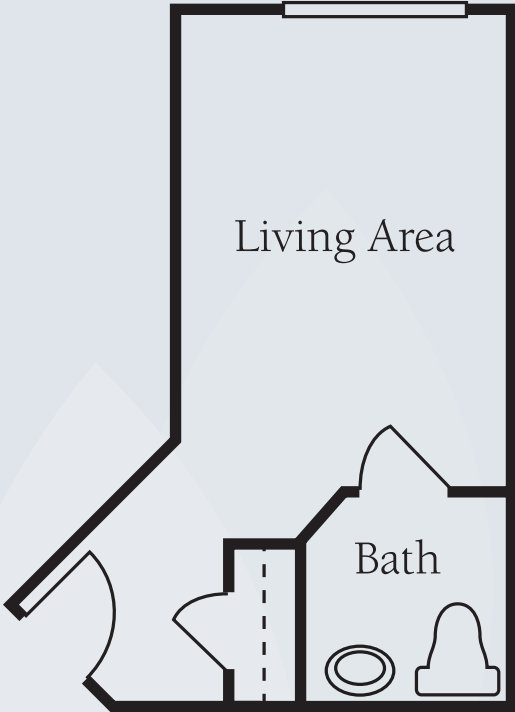

Floor Plans

Studio Unit
248 sq. ft.

Studio Unit
265 sq. ft.

Dimensions are approximate. Floor plans may vary.

Brookdale Grand Blanc | Formerly Clare Bridge® Grand Blanc
5130 Baldwin Road, Holly, MI 48442 | (810) 603-0800

brookdale.com

Floor Plans

Studio Unit
294 sq. ft.

Companion Studio Unit
430 sq. ft.

Dimensions are approximate. Floor plans may vary.

Brookdale Grand Blanc | Formerly Clare Bridge® Grand Blanc
5130 Baldwin Road, Holly, MI 48442 | (810) 603-0800