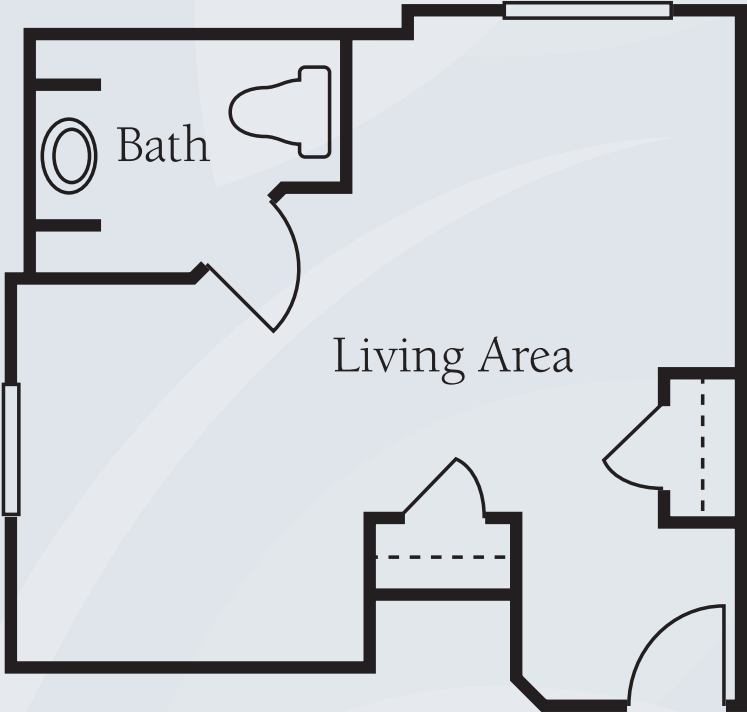

Floor Plans

Studio Unit
248 sq. ft.

Studio Unit
265 sq. ft.

Dimensions are approximate. Floor plans may vary.

Brookdale Grand Blanc | Formerly Clare Bridge® Grand Blanc
5130 Baldwin Road, Holly, MI 48442 | (810) 603-0800

brookdale.com

Floor Plans

Studio Unit
294 sq. ft.

Companion Studio Unit
430 sq. ft.

Dimensions are approximate. Floor plans may vary.

Brookdale Grand Blanc | Formerly Clare Bridge® Grand Blanc
5130 Baldwin Road, Holly, MI 48442 | (810) 603-0800