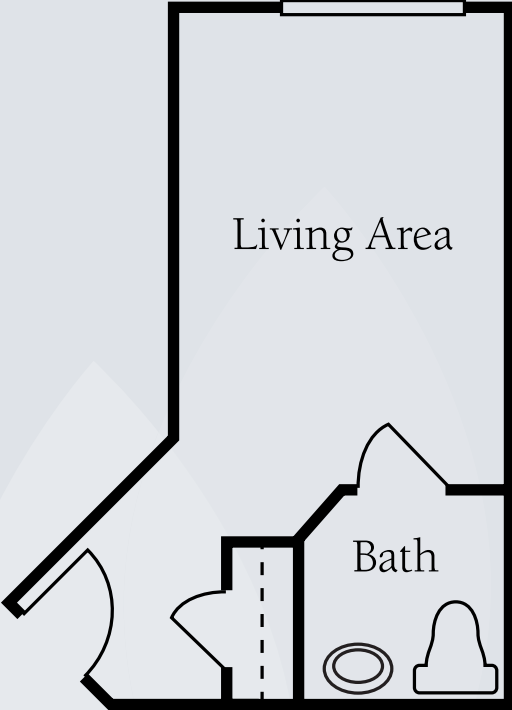

Floor Plans

Studio Unit
248 sq. ft.

Studio Unit
265 sq. ft.

Dimensions are approximate. Floor plans may vary.

Brookdale Grand Blanc
5130 Baldwin Road, Holly, MI 48442 | (810) 603-0800

brookdale.com

Floor Plans

Studio Unit
294 sq. ft.

Companion Studio Unit
430 sq. ft.

Dimensions are approximate. Floor plans may vary.

Brookdale Grand Blanc
5130 Baldwin Road, Holly, MI 48442 | (810) 603-0800

brookdale.com