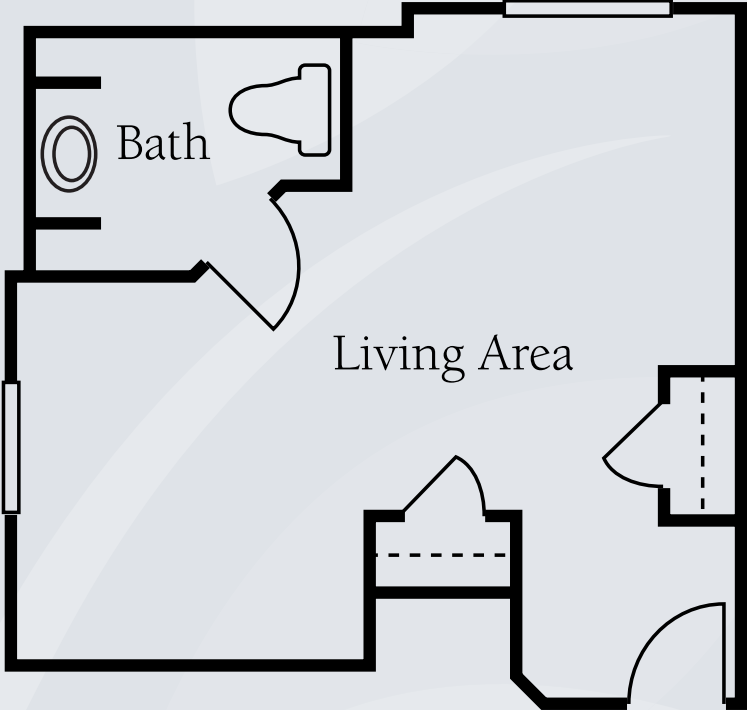

Floor Plans

Studio Unit
248 sq. ft.

Studio Unit
265 sq. ft.

Dimensions are approximate. Floor plans may vary.

Brookdale Grand Blanc
5130 Baldwin Road, Holly, MI 48442 | (810) 603-0800

brookdale.com

Floor Plans

Studio Unit
294 sq. ft.

Companion Studio Unit
430 sq. ft.

Dimensions are approximate. Floor plans may vary.

Brookdale Grand Blanc
5130 Baldwin Road, Holly, MI 48442 | (810) 603-0800

brookdale.com