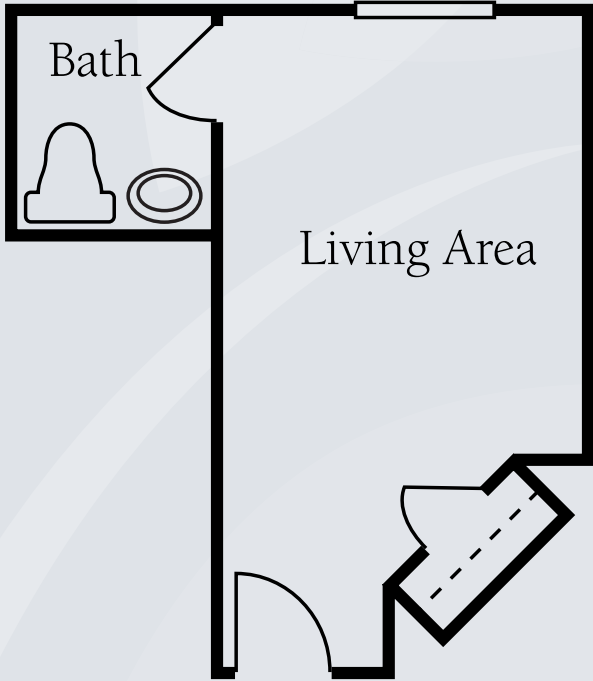

Floor Plans

Studio Unit
248 sq. ft.

Studio Unit
265 sq. ft.

Dimensions are approximate. Floor plans may vary.

Brookdale Grand Blanc
5130 Baldwin Road, Holly, MI 48442 | (810) 603-0800

brookdale.com

Floor Plans

Studio Unit
294 sq. ft.

Companion Studio Unit
430 sq. ft.

Dimensions are approximate. Floor plans may vary.

Brookdale Grand Blanc
5130 Baldwin Road, Holly, MI 48442 | (810) 603-0800

brookdale.com