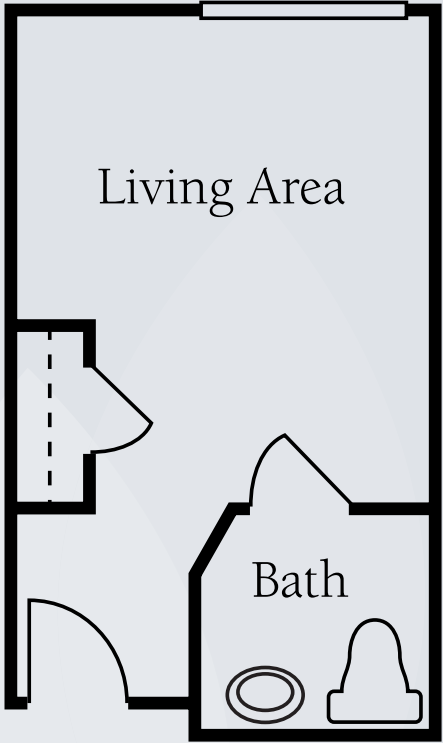

Floor Plans

Studio Unit
248 sq. ft.

Studio Unit
265 sq. ft.

Dimensions are approximate. Floor plans may vary.

Brookdale Grand Blanc
5130 Baldwin Road, Holly, MI 48442 | (810) 603-0800

brookdale.com

Floor Plans

Studio Unit
294 sq. ft.

Companion Studio Unit
430 sq. ft.

Dimensions are approximate. Floor plans may vary.

Brookdale Grand Blanc
5130 Baldwin Road, Holly, MI 48442 | (810) 603-0800

brookdale.com