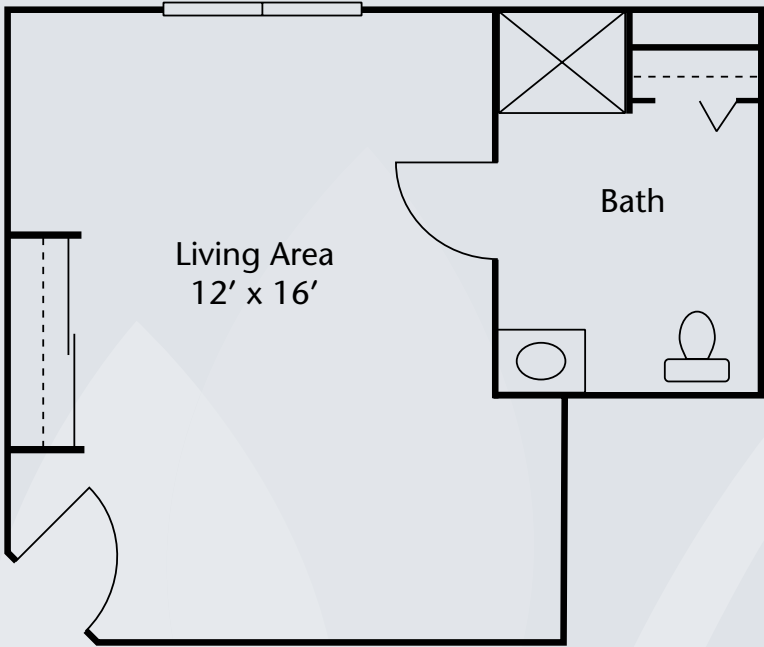

# Floor Plans

Private Suite

Private Deluxe Suite

Dimensions are approximate. Floor plans may vary.

**Brookdale Portage**  
3100 Old Centre Avenue, Portage, MI 49024 | (269) 324-3344

[brookdale.com](http://brookdale.com)

# Floor Plans

Mini Companion Suite

Companion Suite

*Dimensions are approximate. Floor plans may vary.*

**Brookdale Portage**  
3100 Old Centre Avenue, Portage, MI 49024 | (269) 324-3344

[brookdale.com](http://brookdale.com)