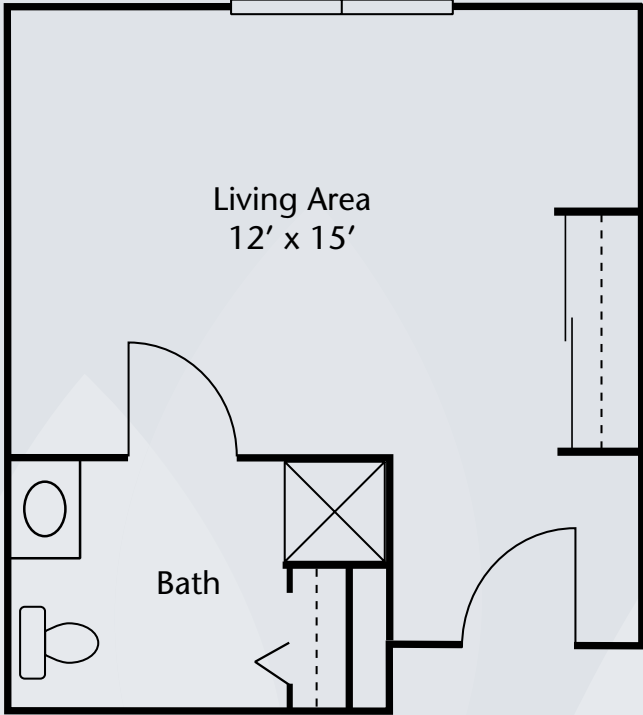

# Floor Plans

Private Suite

Private Deluxe Suite

Dimensions are approximate. Floor plans may vary.

**Brookdale Portage**  
3100 Old Centre Avenue, Portage, MI 49024 | (269) 324-3344

[brookdale.com](http://brookdale.com)

# Floor Plans

Mini Companion Suite

Companion Suite

*Dimensions are approximate. Floor plans may vary.*

**Brookdale Portage**  
3100 Old Centre Avenue, Portage, MI 49024 | (269) 324-3344

[brookdale.com](http://brookdale.com)