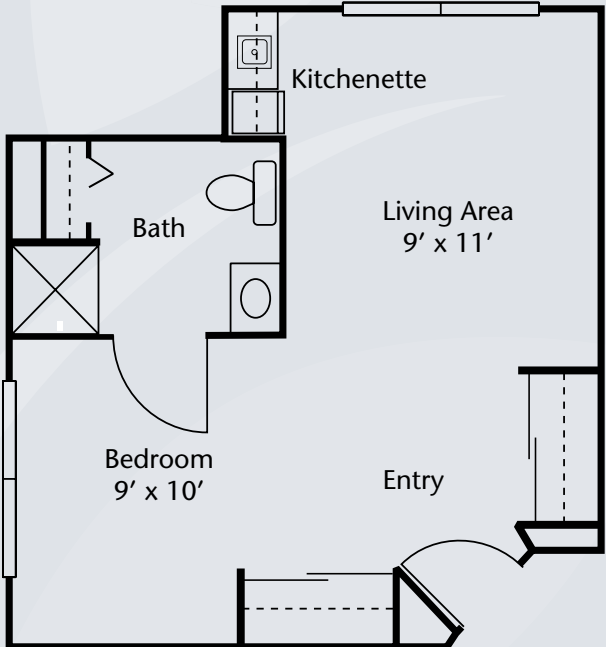

# Floor Plans

Private Suite

Private Deluxe Suite

Dimensions are approximate. Floor plans may vary.

**Brookdale Portage**  
3100 Old Centre Avenue, Portage, MI 49024 | (269) 324-3344

[brookdale.com](http://brookdale.com)

# Floor Plans

Mini Companion Suite

Companion Suite

*Dimensions are approximate. Floor plans may vary.*

**Brookdale Portage**  
3100 Old Centre Avenue, Portage, MI 49024 | (269) 324-3344

[brookdale.com](http://brookdale.com)