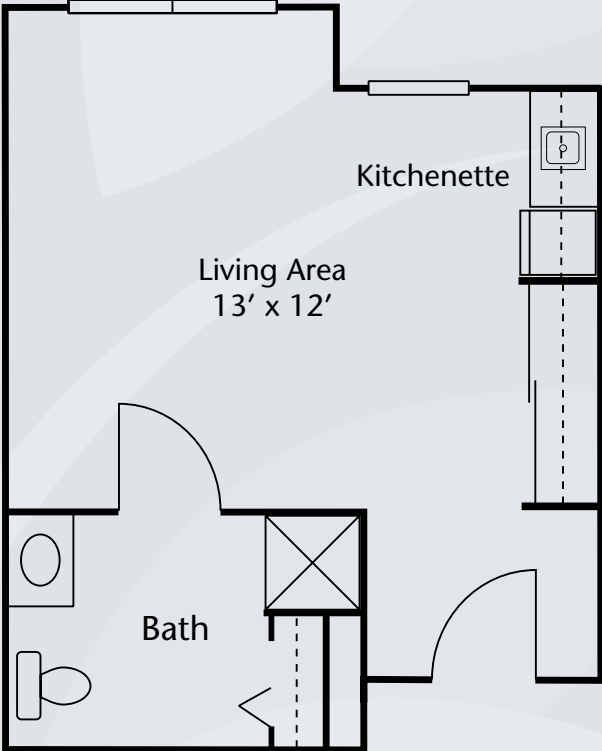

# Floor Plans

Private Suite

Private Deluxe Suite

Dimensions are approximate. Floor plans may vary.

**Brookdale Portage**  
3100 Old Centre Avenue, Portage, MI 49024 | (269) 324-3344

[brookdale.com](http://brookdale.com)

# Floor Plans

Mini Companion Suite

Companion Suite

*Dimensions are approximate. Floor plans may vary.*

**Brookdale Portage**  
3100 Old Centre Avenue, Portage, MI 49024 | (269) 324-3344

[brookdale.com](http://brookdale.com)